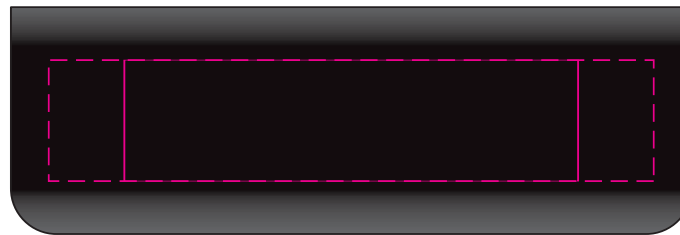

LL9111 - Impulse Power Bank - White or Black

Pad Print

Digital

Cable supplied with Black Powerbank  
USB - Micro USB

Cable supplied with White Powerbank  
USB - Micro USB

Plugin for USB

Plugin for USB

**Pad**

Print Area: 60mmL x 16mmH  
Actual print size: xxmmL x xxmmH

**Digital**

Print Area: 80mmL x 16mmH  
Actual print size: xxmmL x xxmmH

Finished print area - Pad   
Finished print area - Digital 

LL9111 - Impulse Power Bank with Label - White or Black

Pad Print  PMS XXXc

Digital 

Label 

White gift box with Label

**Label**  
Print Area: 71mmL x 41mmH  
Actual print size: xxmmL x xxmmH

Max print area for copy & text   
Finished print area   
Label Bleed 