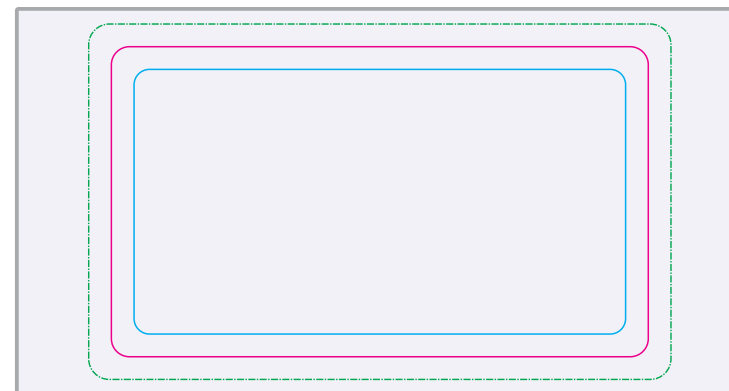

Print Area: 60mmL x 16mmH  
Actual print size: xxmmL x xxmmH

**Digital**

Print Area: 80mmL x 16mmH  
Actual print size: xxmmL x xxmmH

Finished print area - Pad   
Finished print area - Digital 

LL9111 - Impulse Power Bank with Label - White or Black

Pad Print  PMS XXXc

Digital 

Label 

White gift box with Label

**Label**  
Print Area: 71mmL x 41mmH  
Actual print size: xxmmL x xxmmH

Max print area for copy & text   
Finished print area   
Label Bleed 