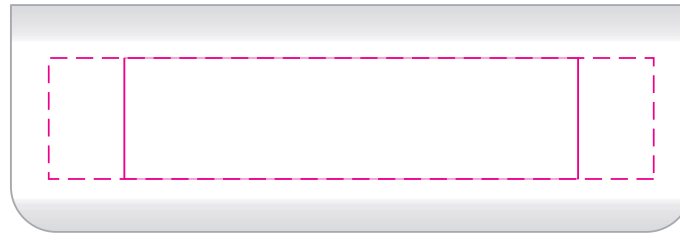

LL9111 - Impulse Power Bank - White or Black

Pad Print

Digital

Cable supplied with Black Powerbank  
USB - Micro USB

Cable supplied with White Powerbank  
USB - Micro USB

Plugin for USB

Plugin for USB

**Pad**

Print Area: 60mmL x 16mmH  
Actual print size: xxmmL x xxmmH

**Digital**

Print Area: 80mmL x 16mmH  
Actual print size: xxmmL x xxmmH

Finished print area - Pad   
Finished print area - Digital 

LL9111 - Impulse Power Bank with Label - White or Black

Pad Print  PMS XXXc

Digital 

Label 

White gift box with Label

**Label**  
Print Area: 71mmL x 41mmH  
Actual print size: xxmmL x xxmmH

Max print area for copy & text   
Finished print area   
Label Bleed 