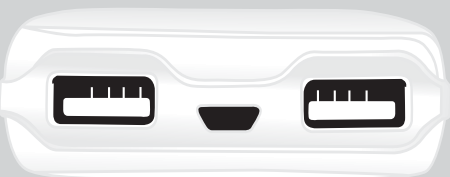

ARTWORK FOR APPROVAL

IMPORTANT: This drawing is for approximate print positional purposes only. It is not intended to be an exact scale or detailed representation of the product. Colour proofs are to be used as a guide only and not a true representation of true product or print colour. If item colours are important, order a sample from our current shipment.

Order #
Proof #1
Date 00/00/00

Product Code : LL91112
Description : Photon Power Bank in EVA Case
Item Colour/s : White Power Bank & Black, Red or Blue EVA Case
Quantity :
Decoration Type : Pad (Powerbank) + Screen (Case)
Print Colour

Standard Inclusions

- ☒ Dual Micro USB / 8 Pin 50cm Cable

Completed packaging shown below @ 50% of actual size.

Maximum print area: Front: 35mmL x 55mmH & Back: 35mmL x 40mmH
Actual print size:

PLEASE SEE NEXT PAGE...

INTERNAL USE ONLY

INT:

QC Code:	New Pte # _____	Info:	Q: _____	Ctns: _____	Wt(kg): _____
PP:	Prt Int: _____	Prep:	S: _____	D: _____	
Rpt Ord:	Rpt Pte # _____	Cat:	E: _____	Ctns: _____	Wt(kg): _____
Split: Y/N	Mach: _____	U/P Int: _____	R/P Int: _____	R: _____	D: _____
Courier:					Total Wt(kg): _____