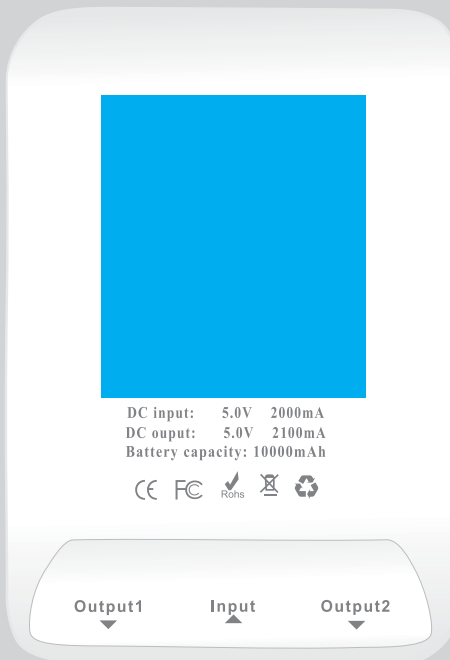

Standard Inclusions

- Dual Micro USB / 8 Pin 50cm Cable

Completed packaging shown below @ 50% of actual size.

Maximum print area: Front: 35mmL x 55mmH & Back: 35mmL x 40mmH
Actual print size:

PLEASE SEE NEXT PAGE...

TOP

Item shown in open position at 50% of actual size

TOP

Item shown in open position at 50% of actual size

TOP

Item shown in open position at 50% of actual size

Maximum print area: 60mmL x 35mmH
Actual print size: