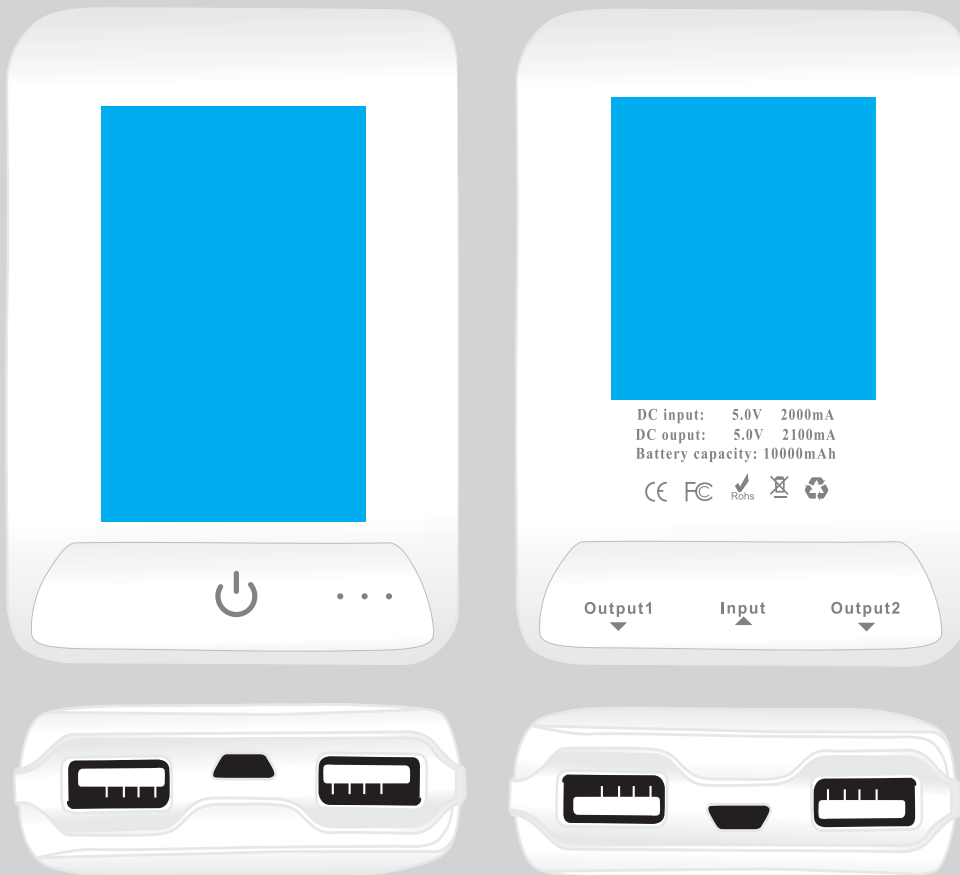

Standard Inclusions

- Dual Micro USB / 8 Pin 50cm Cable

Completed packaging shown below @ 50% of actual size.

Maximum print area: Front: 35mmL x 55mmH & Back: 35mmL x 40mmH
Actual print size:

PLEASE SEE NEXT PAGE...