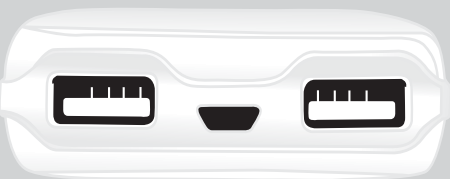

ARTWORK FOR APPROVAL

IMPORTANT: This drawing is for approximate print positional purposes only. It is not intended to be an exact scale or detailed representation of the product. Colour proofs are to be used as a guide only and not a true representation of true product or print colour. If item colours are important, order a sample from our current shipment.

Order #
Proof #1
Date 00/00/00

Product Code : LL91112
Description : Photon Power Bank in EVA Case
Item Colour/s : White Power Bank & Black, Red or Blue EVA Case
Quantity :
Decoration Type : Pad
Print Colour

Standard Inclusions

- Dual Micro USB / 8 Pin 50cm Cable

Completed packaging shown below @ 50% of actual size.

Maximum print area: Front: 35mmL x 55mmH & Back: 35mmL x 40mmH
Actual print size:

PLEASE SEE NEXT PAGE...