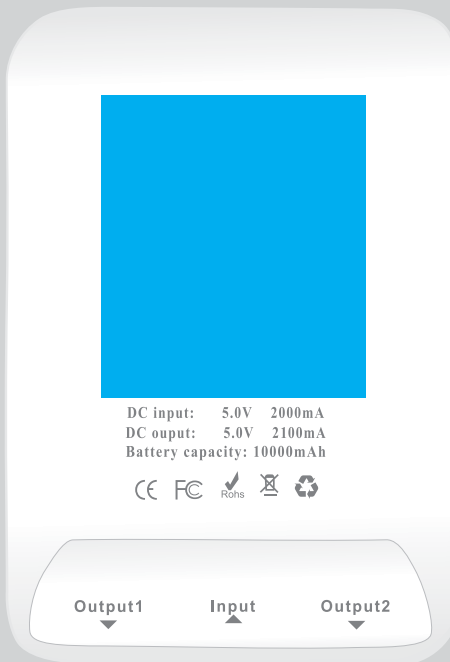

ARTWORK FOR APPROVAL

IMPORTANT: This drawing is for approximate print positional purposes only. It is not intended to be an exact scale or detailed representation of the product. Colour proofs are to be used as a guide only and not a true representation of true product or print colour. If item colours are important, order a sample from our current shipment.

Standard Inclusions

- Dual Micro USB / 8 Pin 50cm Cable

Completed packaging shown below @ 50% of actual size.

Maximum print area: Front: 35mmL x 55mmH & Back: 35mmL x 40mmH
Actual print size:

PLEASE SEE NEXT PAGE...