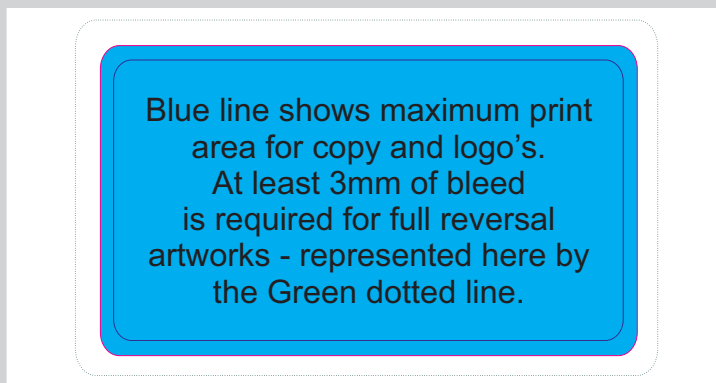

Please note: Labels are digitally printed in CMYK.

If pantone colour matching is important we require you to provide specific PMS colours, and we will produce closest CMYK colour match possible (to CP equivalent of coated pantone colours - perfect colour match not guaranteed). Vector art is required for colour matching. We are unable to edit colours in rasterized images. Print colours may be altered in appearance if placed on a strong colour background. Design position cannot be guaranteed across the entire order, some movement does occur during printing

Important: Labels are applied by hand and although the greatest care is taken label positioning cannot be guaranteed across the entire order.

White gift box to be supplied with standard label applied This page shows final packing layout

Maximum label size: 71mmL x 41mmH

Actual print size:

Printed on white label.

Pink border shows max label size and is not printed