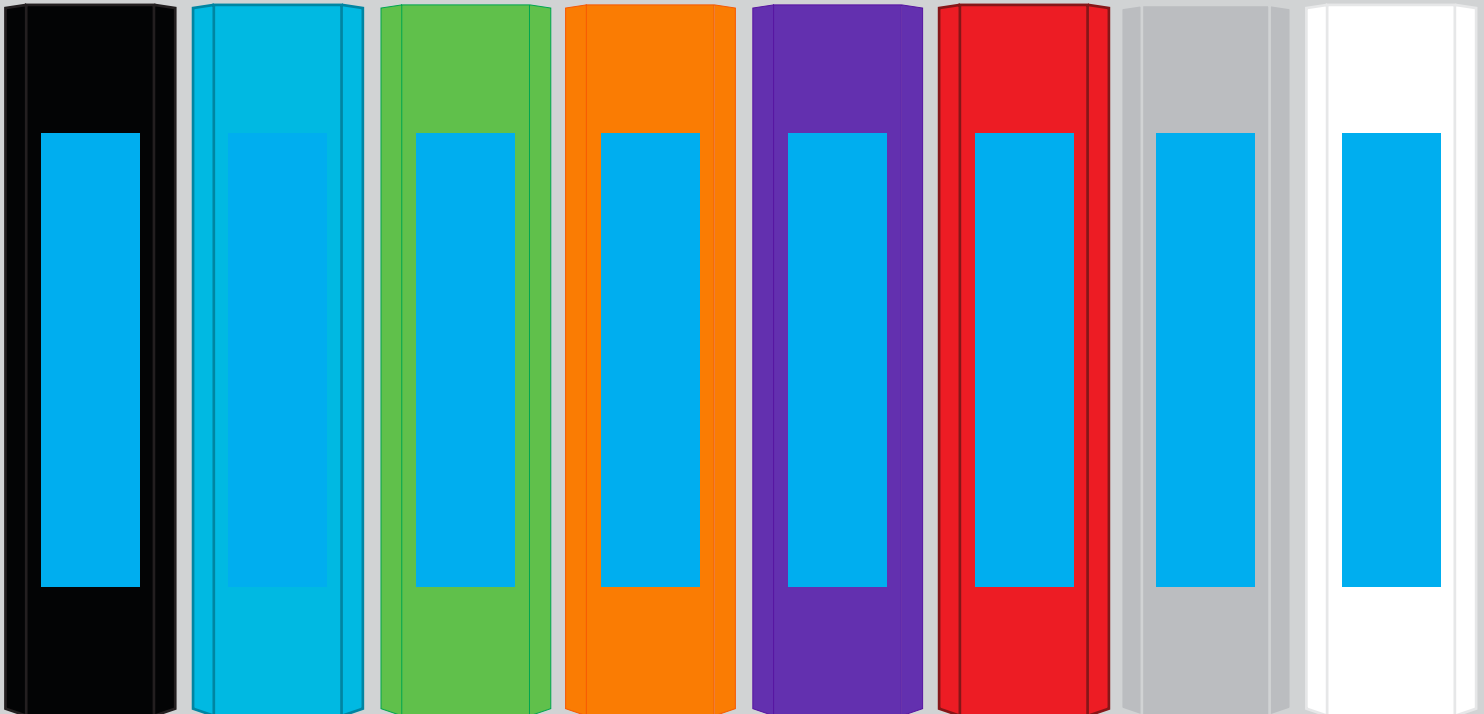

LASER ENGRAVING

Once this product is laser engraved it appears white/light grey.

LASER ENGRAVING VARIATION

Due to slight variations in the composition of the items material it is possible laser engraving results will vary from time to time and this is considered acceptable.