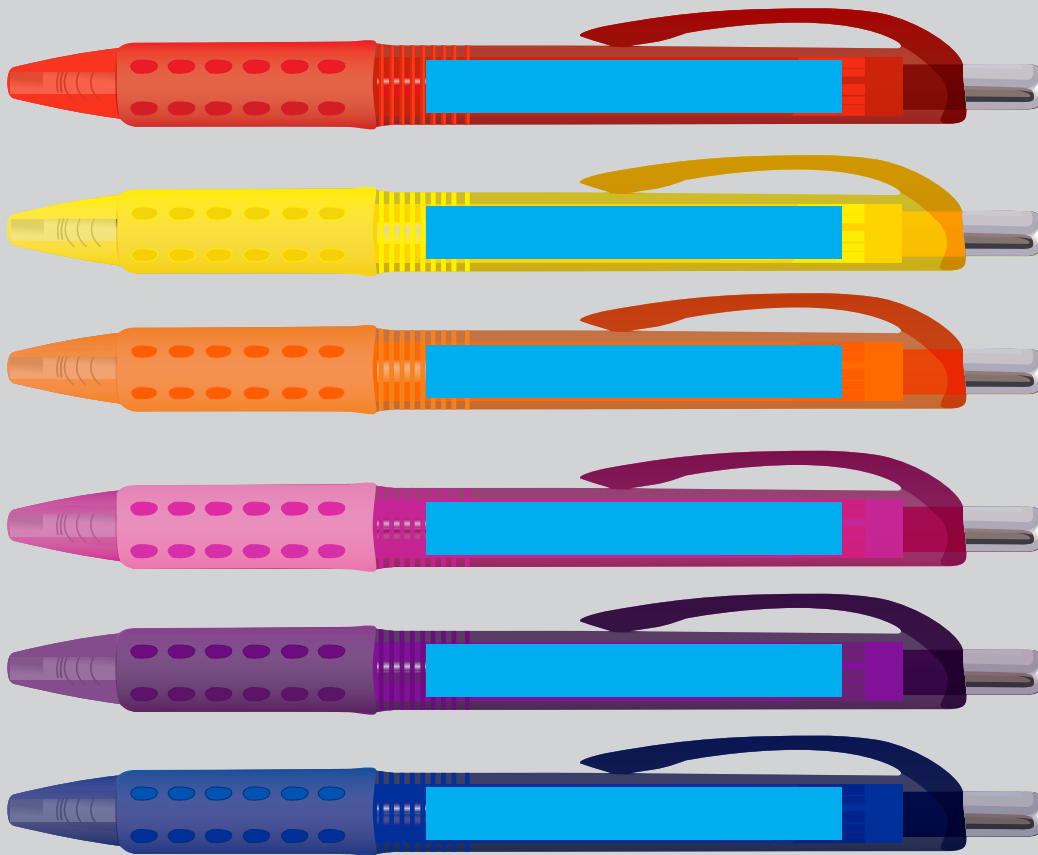

ARTWORK FOR APPROVAL

IMPORTANT: This drawing is for approximate print positional purposes only. It is not intended to be an exact scale or detailed representation of the product. Colour proofs are to be used as a guide only and not a true representation of true product or print colour. If item colours are important, order a sample from our current shipment.

Order #
Proof #1
Date 00/00/00

Product Code : LL7372
Description : Value Ballpoint Pen
Item Colour/s : Dark Blue, Orange, Pink, Purple, Red, Yellow
Quantity :
Decoration Type : Digital Direct
Print Colour

DIGITAL DIRECT: This item is digitally printed in CMYK. If pantone colour matching is important we require you to provide specific PMS colours, and we will produce closest CMYK colour match possible (to CP equivalent of coated pantone colours - perfect colour match not guaranteed). Vector art is required for colour matching. We are unable to edit colours in rasterized images. Print colours may be altered in appearance if placed on a strong colour background.

IMPORTANT
Pen Colours are transparent

Maximum print area: 55mmL x 7mmH
Actual print size:

INTERNAL USE ONLY

INT:

QC Code:	New Pte # _____	Info:	Q: _____	Ctns: _____	Wt(kg): _____
PP:	Prt Int: _____	Prep:	S: _____	D: _____	
Rpt Ord:	Rpt Pte # _____	Cat:	E: _____	Ctns: _____	Wt(kg): _____
Split: Y/N	Mach: _____	U/P Int: _____	R/P Int: _____	R: _____	D: _____
Courier:					Total Wt(kg): _____