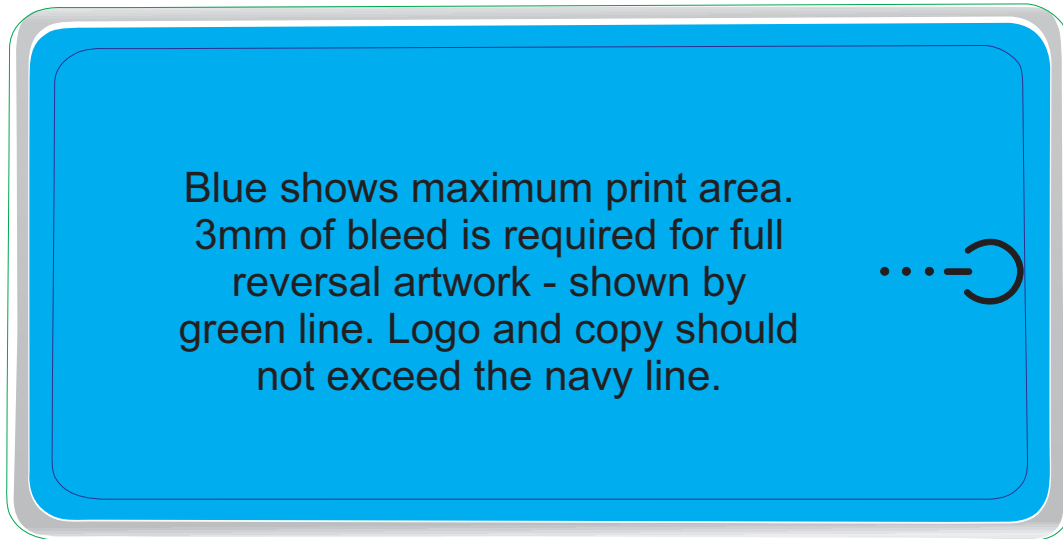

Standard Inclusions

3 in 1 Cable 

DIGITAL DIRECT: This item is digitally printed in CMYK.
If pantone colour matching is important we require you to provide specific PMS colours, and we will produce closest CMYK colour match possible (to CP equivalent of coated pantone colours - perfect colour match not guaranteed). Vector art is required for colour matching. We are unable to edit colours in rasterized images. Print colours may be altered in appearance if placed on a strong colour background.

Maximum print area: 135mmL x 66mmH
The black area shows cut out for the button.
Actual print size:

INTERNAL USE ONLY

INT:

QC Code:	New Pte # _____	Info:	Q: _____	Ctns: _____	Wt(kg): _____
PP:	Prt Int: _____	Prep:	S: _____	D: _____	
Rpt Ord:	Rpt Pte # _____	Cat:	E: _____	Ctns: _____	Wt(kg): _____
Split: Y/N	Mach: _____	U/P Int: _____	R/P Int: _____	R: _____	D: _____
Courier:					Total Wt(kg): _____