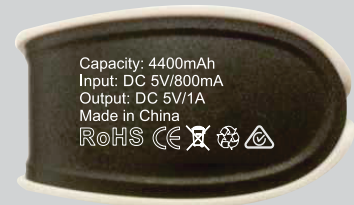

Order #
Proof #1
Date 00/00/0000

Product Code : LL9109
Description : Curve Table Phone Power Bank
Item Colour/s : Blue/Black
Quantity :
Decoration Type : Pad
Print Colour

Supplied Cable

3 in 1 Cable
USB - Micro USB, 8 Pin & 30 pin

FRONT

BACK

Maximum print area: Front: 50mmL x 16mmH or Back: 70mmL x 16mmH
Actual print size:

PLEASE SEE NEXT PAGE...

INTERNAL USE ONLY

INT:

QC Code:	New Pte # _____	Info:	MSDS-DG	Ctns: _____	Wt(kg): _____
PP:	Prt Int: _____	Prep:	Q: _____	D: _____	
Rpt Ord:	Rpt Pte # _____	Cat:	S: _____	Ctns: _____	Wt(kg): _____
Splt: Y/N	Mach: _____	U/P Int: _____	R/P Int: _____	E: _____	D: _____
Courier:			R: _____	Total Wt(kg): _____	