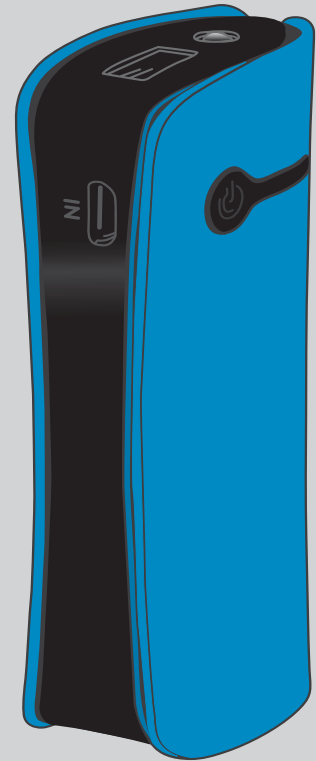

ARTWORK FOR APPROVAL

IMPORTANT: This drawing is for approximate print positional purposes only. It is not intended to be an exact scale or detailed representation of the product. Colour proofs are to be used as a guide only and not a true representation of true product or print colour. If item colours are important, order a sample from our current shipment.

Order #
Proof #1
Date 00/00/0000

Product Code : LL9109
Description : Curve Table Phone Power Bank
Item Colour/s : Blue/Black
Quantity :
Decoration Type : Pad
Print Colour

Supplied Cable

3 in 1 Cable
USB - Micro USB, 8 Pin & 30 pin

FRONT

BACK

Maximum print area: Front: 50mmL x 16mmH or Back: 70mmL x 16mmH
Actual print size:

PLEASE SEE NEXT PAGE...

INTERNAL USE ONLY

INT:

QC Code:	New Pte # _____	Info:	MSDS-DG	Ctns: _____	Wt(kg): _____
PP:	Prt Int: _____	Prep:	Q: _____	D: _____	
Rpt Ord:	Rpt Pte # _____	Cat:	S: _____	Ctns: _____	Wt(kg): _____
Splt: Y/N	Mach: _____	U/P Int: _____	R/P Int: _____	E: _____	D: _____
Courier:			R: _____	Total Wt(kg): _____	

**Undecorated white gift box with display window.
This page shows final packaging layout.**