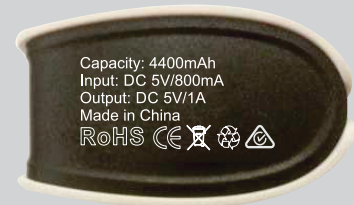

BACK

Maximum print area: Front: 50mmL x 16mmH or Back: 70mmL x 16mmH
Actual print size:

INTERNAL USE ONLY

INT:

QC Code:	New Pte # _____	Info:	MSDS-DG	Ctns: _____	Wt(kg): _____
PP:	Prt Int: _____	Prep:	Q: _____	D: _____	
Rpt Ord:	Rpt Pte # _____	Cat:	S: _____	Ctns: _____	Wt(kg): _____
Split: Y/N	Mach: _____	U/P Int: _____	R/P Int: _____	E: _____	D: _____
Courier:			R: _____	Total Wt(kg): _____