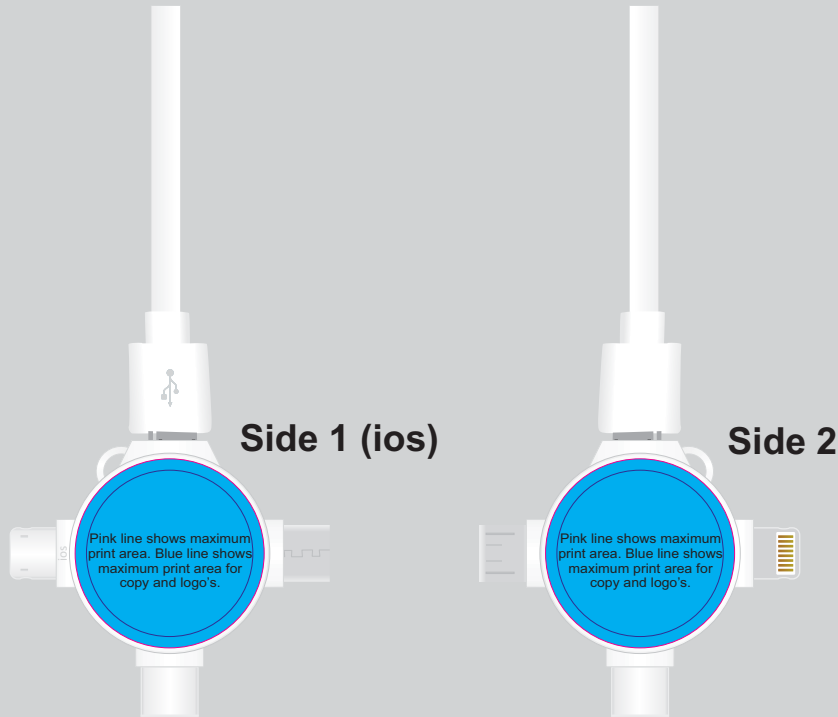

ARTWORK FOR APPROVAL

IMPORTANT: This drawing is for approximate print positional purposes only. It is not intended to be an exact scale or detailed representation of the product. Colour proofs are to be used as a guide only and not a true representation of true product or print colour. If item colours are important, order a sample from our current shipment.

Order #
Proof #1
Date 00/00/00

Product Code : LL9093
Description : Radius Cable
Item Colour/s : White
Quantity :
Decoration Type : Direct Digital
Print Colour

Direct digital designs are printed in CMYK.
Pantone colours will be produced in the closest CMYK colour match possible.

Maximum print area: 25mm Diameter
Actual print size:

INTERNAL USE ONLY

INT:

| | | | | | |
|------------|-----------------|----------------|----------------|-------------|---------------------|
| QC Code: | New Pte # _____ | Info: | Q: _____ | Ctns: _____ | Wt(kg): _____ |
| PP: | Prt Int: _____ | Prep: | S: _____ | D: _____ | |
| Rpt Ord: | Rpt Pte # _____ | Cat: | E: _____ | Ctns: _____ | Wt(kg): _____ |
| Split: Y/N | Mach: _____ | U/P Int: _____ | R/P Int: _____ | R: _____ | D: _____ |
| Courier: | | | | | Total Wt(kg): _____ |