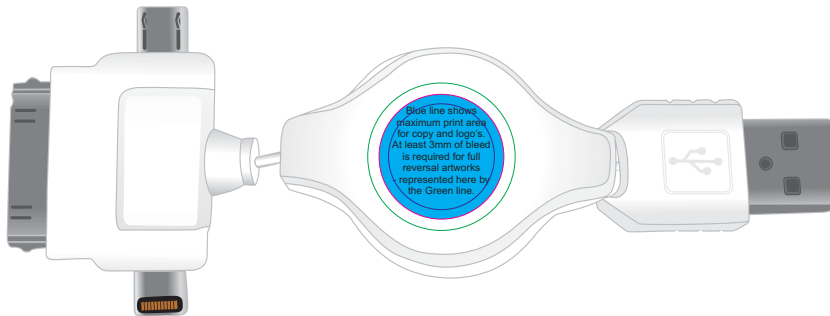

Order #
Proof #1
Date 00/00/00

Product Code : LL9078
Description : Zippy 3 Way Cable
Item Colour/s : White
Quantity :
Decoration Type : Standard Label
Print Colour

LABEL NOTE:

Labels are applied by hand and although the greatest care is taken label positioning cannot be guaranteed across the entire order. They are digitally printed in CMYK. If pantone colour matching is important we require you to provide specific PMS colours, and we will produce closest CMYK colour match possible (to CP equivalent of coated pantone colours - perfect colour match not guaranteed). Vector art is required for colour matching. We are unable to edit colours in rasterized images. Print colours may be altered in appearance if placed on a strong colour background. Design position cannot be guaranteed across the entire order, some movement does occur during printing

Label applied in centre recess over screw

Maximum label size: 16.5mm Diameter
Actual print size:
Printed on white label.
Pink border shows max label size and is not printed

INTERNAL USE ONLY

INT:

QC Code:	New Pte # _____	Info:	Q: _____	Ctns: _____	Wt(kg): _____
PP:	Prt Int: _____	Prep:	S: _____	D: _____	
Rpt Ord:	Rpt Pte # _____	Cat:	E: _____	Ctns: _____	Wt(kg): _____
Split: Y/N	Mach: _____	U/P Int: _____	R/P Int: _____	R: _____	D: _____
Courier:					Total Wt(kg): _____