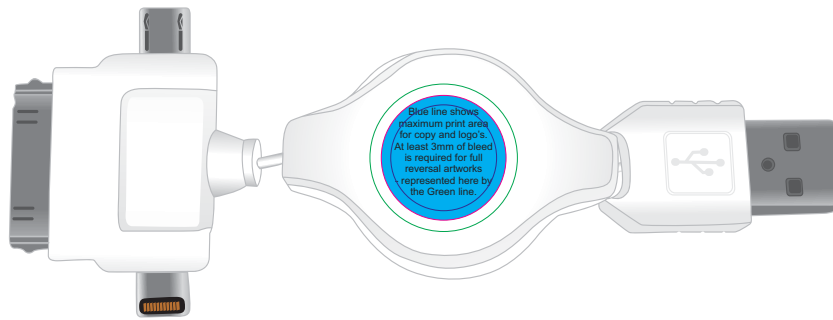

ARTWORK FOR APPROVAL

IMPORTANT: This drawing is for approximate print positional purposes only. It is not intended to be an exact scale or detailed representation of the product. Colour proofs are to be used as a guide only and not a true representation of true product or print colour. If item colours are important, order a sample from our current shipment.

Order #
Proof #1
Date 00/00/00

Product Code : LL9078
Description : Zippy 3 Way Cable
Item Colour/s : White
Quantity :
Decoration Type : Standard Label + Epoxy Dome
Print Colour

LABEL NOTE:

Labels are applied by hand and although the greatest care is taken label positioning cannot be guaranteed across the entire order. They are digitally printed in CMYK. If pantone colour matching is important we require you to provide specific PMS colours, and we will produce closest CMYK colour match possible (to CP equivalent of coated pantone colours - perfect colour match not guaranteed). Vector art is required for colour matching. We are unable to edit colours in rasterized images. Print colours may be altered in appearance if placed on a strong colour background. Design position cannot be guaranteed across the entire order, some movement does occur during printing

LABELS ARE EPOXY DOMED

Label applied in centre recess over screw

Maximum label size: 16.5mm Diameter
Actual print size:
Printed on white label.
Pink border shows max label size and is not printed

INTERNAL USE ONLY

INT:

QC Code:	New Pte # _____	Info:	Q: _____	Ctns: _____	Wt(kg): _____
PP:	Prt Int: _____	Prep:	S: _____	D: _____	
Rpt Ord:	Rpt Pte # _____	Cat:	E: _____	Ctns: _____	Wt(kg): _____
Splt: Y/N	Mach: _____	U/P Int: _____	R/P Int: _____	R: _____	D: _____
Courier:					Total Wt(kg): _____