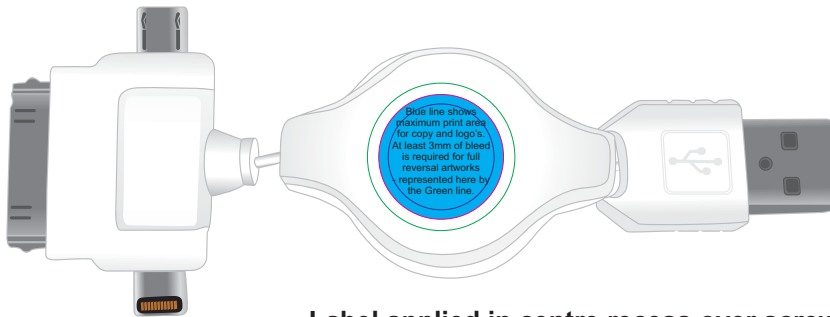

ARTWORK FOR APPROVAL

IMPORTANT: This drawing is for approximate print positional purposes only. It is not intended to be an exact scale or detailed representation of the product. Colour proofs are to be used as a guide only and not a true representation of true product or print colour. If item colours are important, order a sample from our current shipment.

Order #
Proof #1
Date 00/00/00

Product Code : LL9078
Description : Zippy 3 Way Cable
Item Colour/s : White
Quantity :
Decoration Type : Standard Label
Print Colour

LABEL NOTE:

Labels are applied by hand and although the greatest care is taken label positioning cannot be guaranteed across the entire order. They are digitally printed in CMYK. If pantone colour matching is important we require you to provide specific PMS colours, and we will produce closest CMYK colour match possible (to CP equivalent of coated pantone colours - perfect colour match not guaranteed). Vector art is required for colour matching. We are unable to edit colours in rasterized images. Print colours may be altered in appearance if placed on a strong colour background. Design position cannot be guaranteed across the entire order, some movement does occur during printing

Label applied in centre recess over screw

Maximum label size: 16.5mm Diameter
Actual print size:
Printed on white label.
Pink border shows max label size and is not printed

INTERNAL USE ONLY

INT:

QC Code:	New Pte # _____	Info:	Q: _____	Ctns: _____	Wt(kg): _____
PP:	Prt Int: _____	Prep:	S: _____	D: _____	
Rpt Ord:	Rpt Pte # _____	Cat:	E: _____	Ctns: _____	Wt(kg): _____
Split: Y/N	Mach: _____	U/P Int: _____	R/P Int: _____	R: _____	D: _____
Courier:					Total Wt(kg): _____