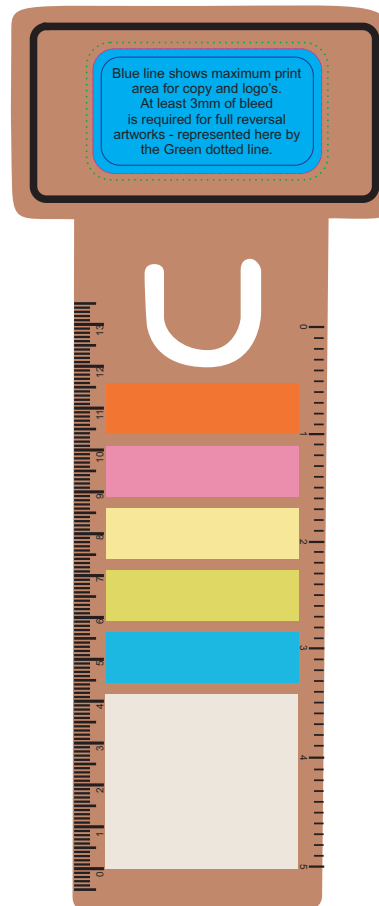

ARTWORK FOR APPROVAL

IMPORTANT: This drawing is for approximate print positional purposes only. It is not intended to be an exact scale or detailed representation of the product. Colour proofs are to be used as a guide only and not a true representation of true product or print colour. If item colours are important, order a sample from our current shipment.

BELOW IS 60% OF ACTUAL SIZE

Maximum label Size: 70mmL x 36mmH
 Maximum Print Area: 60mmL x 32mmH
 Actual design size:
 Printed onto a White surface.
 Pink border shows max label size and is not printed.

Maximum label Size: 55mmL x 30mmH
 Actual design size:
 Printed onto a White surface.
 Pink border shows max label size and is not printed.

PLEASE SEE NEXT PAGE...

INTERNAL USE ONLY

INT:

QC Code:	New Pte # _____	Info:	Q: _____	Ctns: _____	Wt(kg): _____
PP:	Prt Int: _____	Prep:	S: _____	D: _____	
Rpt Ord:	Rpt Pte # _____	Cat:	E: _____	Ctns: _____	Wt(kg): _____
Splt: Y/N	Mach: _____	U/P Int: _____	R/P Int: _____	R: _____	D: _____
Courier:					Total Wt(kg): _____

OR

Maximum label Size: 70mmL x 36mmH
 Maximum Print Area: 60mmL x 32mmH
 Actual design size:
 Printed onto a White surface.
 Pink border shows max
 label size and is not printed.

Maximum label Size: 55mmL x 30mmH
 Actual design size:
 Printed onto a White surface.
 Pink border shows max
 label size and is not printed.