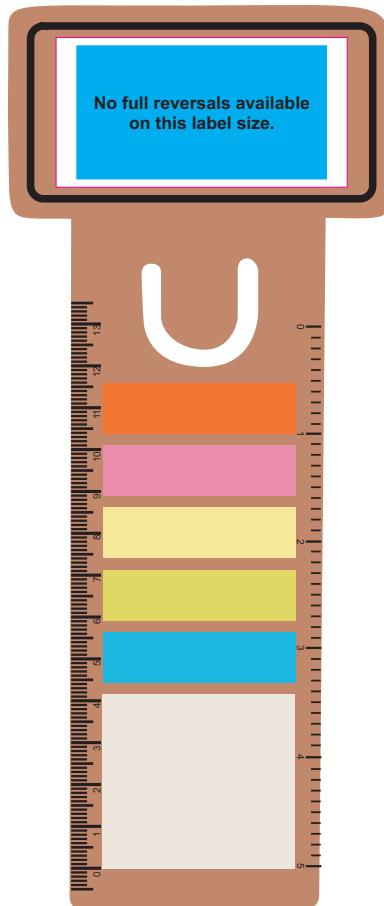

ARTWORK FOR APPROVAL

IMPORTANT: This drawing is for approximate print positional purposes only. It is not intended to be an exact scale or detailed representation of the product. Colour proofs are to be used as a guide only and not a true representation of true product or print colour. If item colours are important, order a sample from our current shipment.

BELOW IS 60% OF ACTUAL SIZE

Maximum label Size: 70mmL x 36mmH
 Maximum Print Area: 60mmL x 32mmH
 Actual design size:
 Printed onto a White surface.
 Pink border shows max label size and is not printed.

Maximum label Size: 55mmL x 30mmH
 Actual design size:
 Printed onto a White surface.
 Pink border shows max label size and is not printed.

PLEASE SEE NEXT PAGE...

INTERNAL USE ONLY

INT:

QC Code:	New Pte # _____	Info:	Q: _____	Ctns: _____	Wt(kg): _____
PP:	Prt Int: _____	Prep:	S: _____	D: _____	
Rpt Ord:	Rpt Pte # _____	Cat:	E: _____	Ctns: _____	Wt(kg): _____
Splt: Y/N	Mach: _____	U/P Int: _____	R/P Int: _____	R: _____	D: _____
Courier:					Total Wt(kg): _____

OR

Maximum label Size: 70mmL x 36mmH
 Maximum Print Area: 60mmL x 32mmH
 Actual design size:
 Printed onto a White surface.
 Pink border shows max
 label size and is not printed.

Maximum label Size: 55mmL x 30mmH
 Actual design size:
 Printed onto a White surface.
 Pink border shows max
 label size and is not printed.