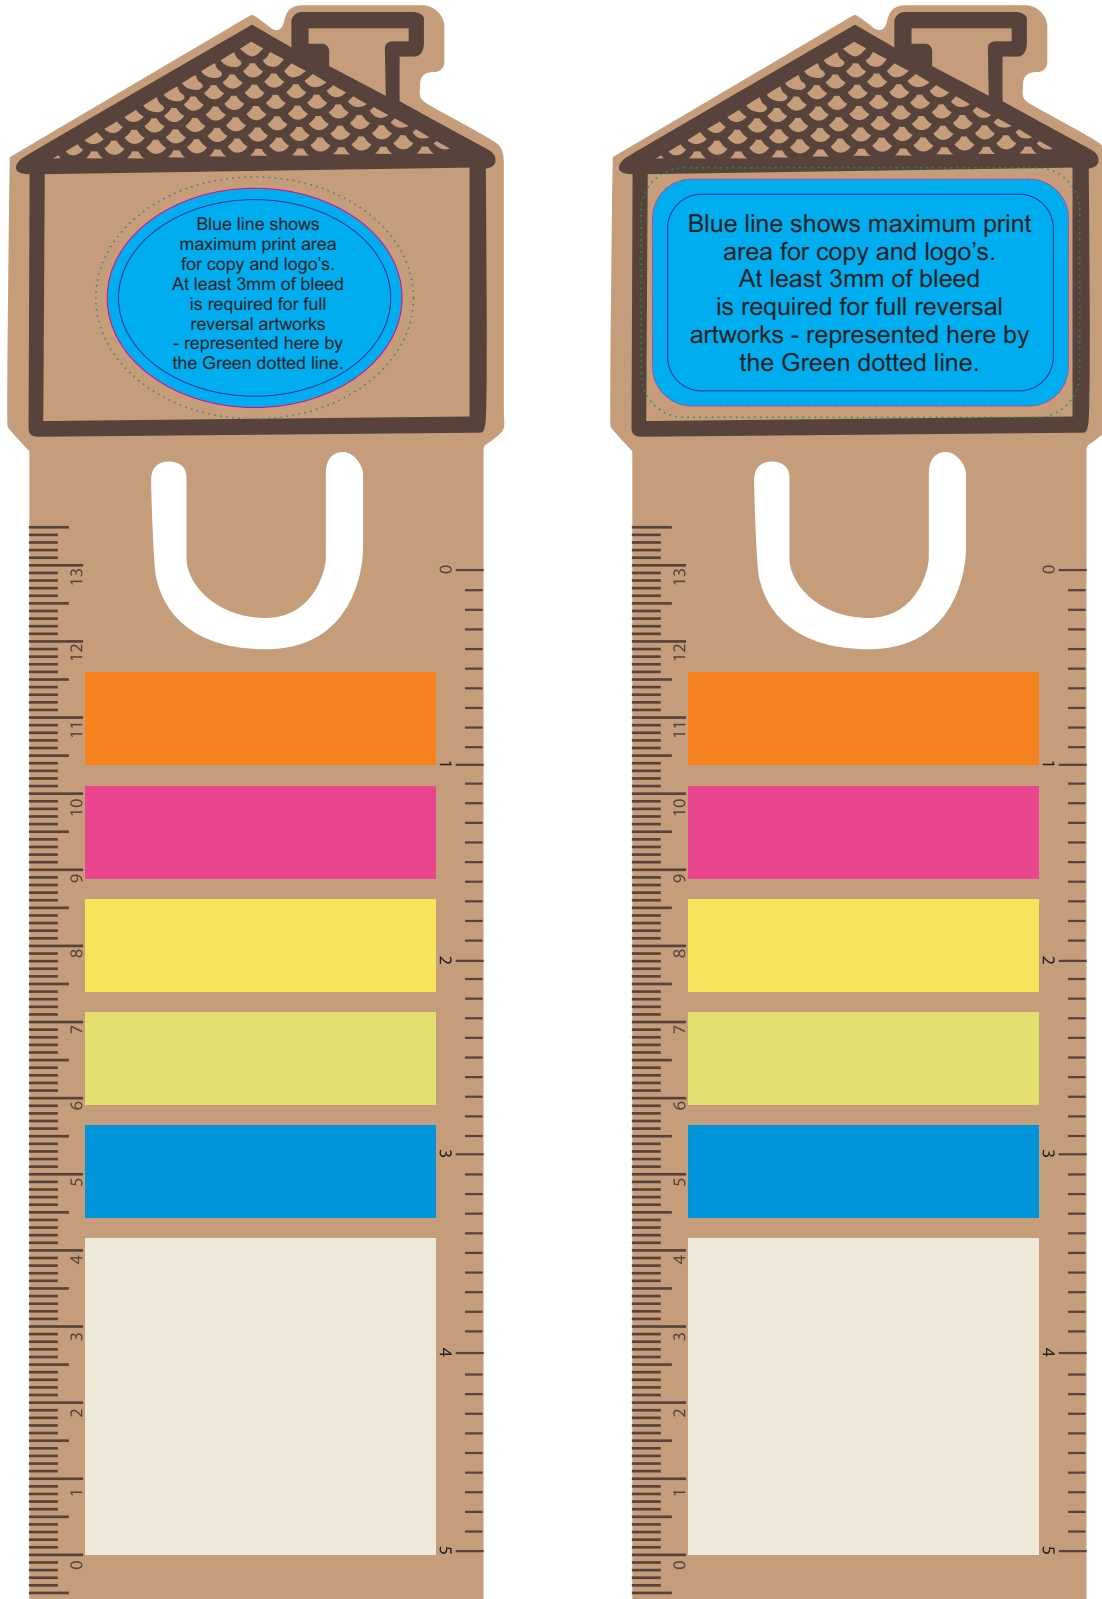

ARTWORK FOR APPROVAL

IMPORTANT: This drawing is for approximate print positional purposes only. It is not intended to be an exact scale or detailed representation of the product. Colour proofs are to be used as a guide only and not a true representation of true product or print colour. If item colours are important, order a sample from our current shipment.

Order #
 Proof #1
 Date 00/00/00

Product Code : LL8861
Description : House Bookmark/Ruler with Noteflags
Item Colour/s : Natural
Quantity :
Decoration Type : Standard Label
Print Colour

LABEL NOTE:

Labels are applied by hand and although the greatest care is taken label positioning cannot be guaranteed across the entire order. They are digitally printed in CMYK. If pantone colour matching is important we require you to provide specific PMS colours, and we will produce closest CMYK colour match possible (to CP equivalent of coated pantone colours - perfect colour match not guaranteed). Vector art is required for colour matching. We are unable to edit colours in rasterized images. Print colours may be altered in appearance if placed on a strong colour background. Design position cannot be guaranteed across the entire order, some movement does occur during printing

BELOW IS 60% OF ACTUAL SIZE

Maximum Label Size: 55mmL x 30mmH or 39mmL x 29mmH Oval
 Actual design size:
 Printed onto a White surface.
 Pink line shows max label size and is not printed.

PLEASE SEE NEXT PAGE...

Maximum Label Size: 55mmL x 30mmH or 39mmL x 29mmH Oval

Actual design size:

Printed onto a White surface.

Pink line shows max label size and is not printed.