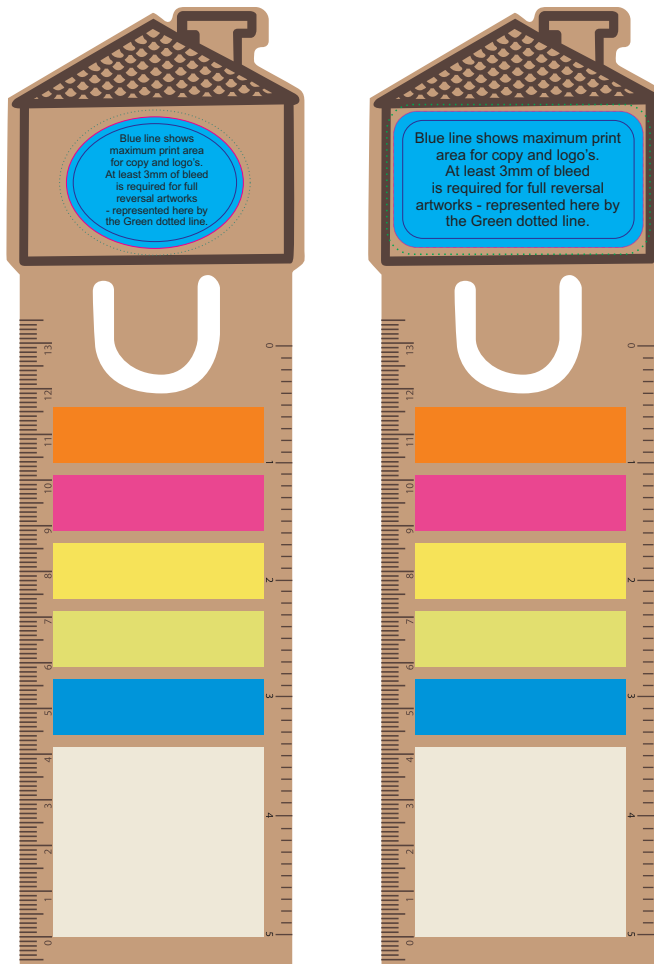

ARTWORK FOR APPROVAL

IMPORTANT: This drawing is for approximate print positional purposes only. It is not intended to be an exact scale or detailed representation of the product. Colour proofs are to be used as a guide only and not a true representation of true product or print colour. If item colours are important, order a sample from our current shipment.

Order #
 Proof #1
 Date 00/00/00

Product Code : LL8861
Description : House Bookmark/Ruler with Noteflags
Item Colour/s : Natural
Quantity :
Decoration Type : Standard Label
Print Colour

LABEL NOTE:

Labels are applied by hand and although the greatest care is taken label positioning cannot be guaranteed across the entire order. They are digitally printed in CMYK. If pantone colour matching is important we require you to provide specific PMS colours, and we will produce closest CMYK colour match possible (to CP equivalent of coated pantone colours - perfect colour match not guaranteed). Vector art is required for colour matching. We are unable to edit colours in rasterized images. Print colours may be altered in appearance if placed on a strong colour background. Design position cannot be guaranteed across the entire order, some movement does occur during printing

BELOW IS 60% OF ACTUAL SIZE

Maximum Label Size: 55mmL x 30mmH or 39mmL x 29mmH Oval
 Actual design size:
 Printed onto a White surface.
 Pink line shows max label size and is not printed.

PLEASE SEE NEXT PAGE...

Maximum Label Size: 55mmL x 30mmH or 39mmL x 29mmH Oval

Actual design size:

Printed onto a White surface.

Pink line shows max label size and is not printed.