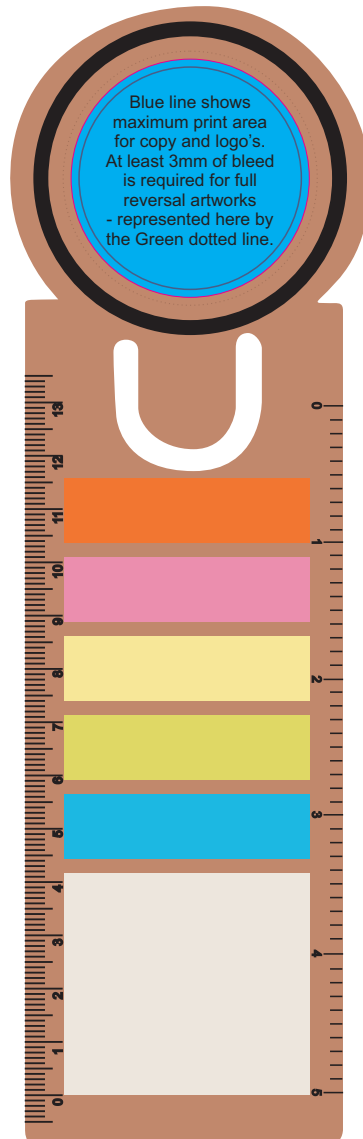

ARTWORK FOR APPROVAL

IMPORTANT: This drawing is for approximate print positional purposes only. It is not intended to be an exact scale or detailed representation of the product. Colour proofs are to be used as a guide only and not a true representation of true product or print colour. If item colours are important, order a sample from our current shipment.

Order #
Proof #1
Date 00/00/00

Product Code : LL8860
Description : Circle Bookmark/Ruler with Noteflags
Item Colour/s : Natural
Quantity :
Decoration Type : Standard Label
Print Colour

LABEL NOTE:

Labels are applied by hand and although the greatest care is taken label positioning cannot be guaranteed across the entire order. They are digitally printed in CMYK. If pantone colour matching is important we require you to provide specific PMS colours, and we will produce closest CMYK colour match possible (to CP equivalent of coated pantone colours - perfect colour match not guaranteed). Vector art is required for colour matching. We are unable to edit colours in rasterized images. Print colours may be altered in appearance if placed on a strong colour background. Design position cannot be guaranteed across the entire order, some movement does occur during printing

BELOW IS 70% OF ACTUAL SIZE

Maximum label size: 45mm Diameter
Actual print size:
Printed on white label.
Pink border shows max label size and is not printed

PLEASE SEE NEXT PAGE...

INTERNAL USE ONLY

INT:

QC Code:	New Pte # _____	Info:	Q: _____	Ctns: _____	Wt(kg): _____
PP:	Prt Int: _____	Prep:	S: _____	D: _____	
Rpt Ord:	Rpt Pte # _____	Cat:	E: _____	Ctns: _____	Wt(kg): _____
Split: Y/N	Mach: _____	U/P Int: _____	R/P Int: _____	R: _____	D: _____
Courier:					Total Wt(kg): _____

Maximum Label Size: 45mm Diameter
Actual design size:
Printed onto a White surface.
Pink line shows max label size and is not printed.