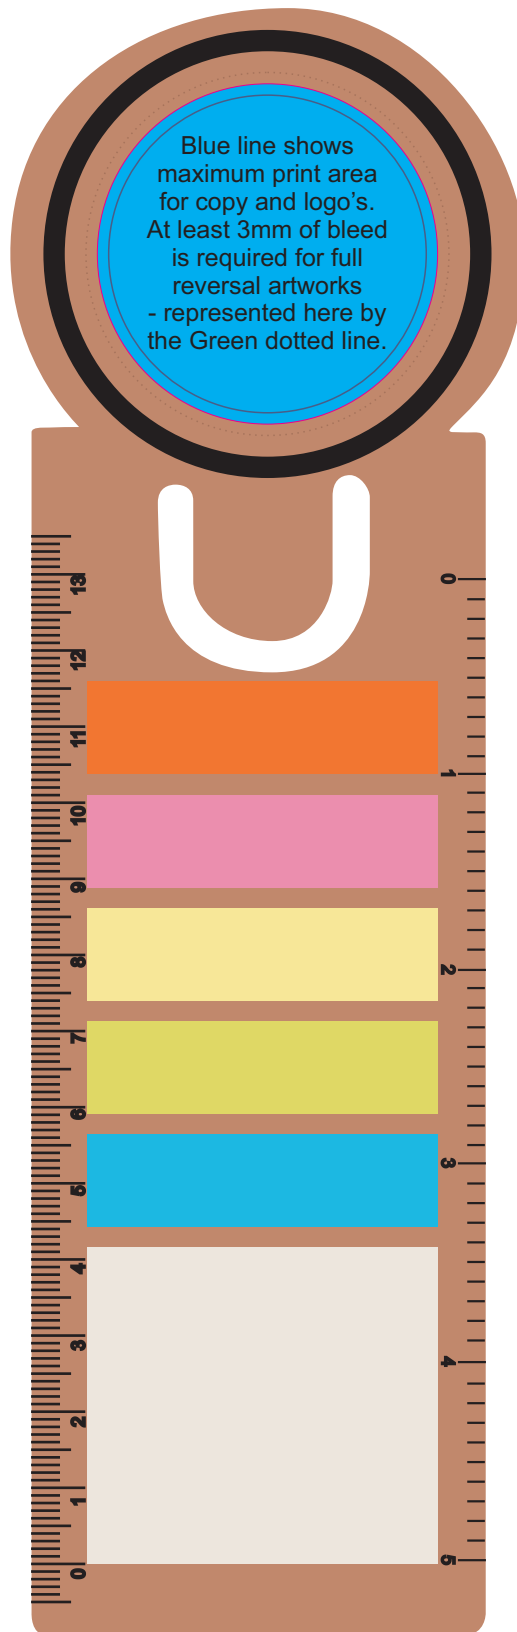

ARTWORK FOR APPROVAL

IMPORTANT: This drawing is for approximate print positional purposes only. It is not intended to be an exact scale or detailed representation of the product. Colour proofs are to be used as a guide only and not a true representation of true product or print colour. If item colours are important, order a sample from our current shipment.

Order #
Proof #1
Date 00/00/00

Product Code : LL8860
Description : Circle Bookmark/Ruler with Noteflags
Item Colour/s : Natural
Quantity :
Decoration Type : Standard Label
Print Colour

LABEL NOTE:

Labels are applied by hand and although the greatest care is taken label positioning cannot be guaranteed across the entire order. They are digitally printed in CMYK. If pantone colour matching is important we require you to provide specific PMS colours, and we will produce closest CMYK colour match possible (to CP equivalent of coated pantone colours - perfect colour match not guaranteed). Vector art is required for colour matching. We are unable to edit colours in rasterized images. Print colours may be altered in appearance if placed on a strong colour background. Design position cannot be guaranteed across the entire order, some movement does occur during printing

BELOW IS 70% OF ACTUAL SIZE

Maximum label size: 45mm Diameter
Actual print size:
Printed on white label.
Pink border shows max label size and is not printed

PLEASE SEE NEXT PAGE...

INTERNAL USE ONLY

INT:

QC Code:	New Pte # _____	Info:	Q: _____	Ctns: _____	Wt(kg): _____
PP:	Prt Int: _____	Prep:	S: _____	D: _____	
Rpt Ord:	Rpt Pte # _____	Cat:	E: _____	Ctns: _____	Wt(kg): _____
Split: Y/N	Mach: _____	U/P Int: _____	R/P Int: _____	R: _____	D: _____
Courier:					Total Wt(kg): _____

Maximum Label Size: 45mm Diameter
Actual design size:
Printed onto a White surface.
Pink line shows max label size and is not printed.