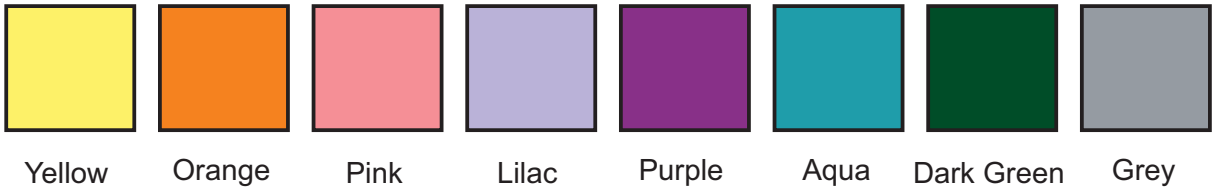

Order #
Proof #1
Date 00/00/00

Product Code : LL88306
Description : Korporate Koala
Item Colour/s : Grey with T-Shirt
Quantity :
Decoration Type : Screen
Print Colour

PRINT

Metallic gold or silver print is recommended on darker T-shirts.
Black and other strong contrast colours recommended on light T-shirts.

T-SHIRT COLOURS

BELOW IS 40% OF ACTUAL SIZE

Maximum print area: 70mmL x 45mmH
Actual print size:

PLEASE SEE NEXT PAGE...

INTERNAL USE ONLY

INT:

QC Code:	New Pte # _____	Info:	Q: _____	Ctns: _____	Wt(kg): _____
PP:	Prt Int: _____	Prep:	S: _____	D: _____	
Rpt Ord:	Rpt Pte # _____	Cat:	E: _____	Ctns: _____	Wt(kg): _____
Split: Y/N	Mach: _____	U/P Int: _____	R/P Int: _____	R: _____	D: _____
Courier:					Total Wt(kg): _____