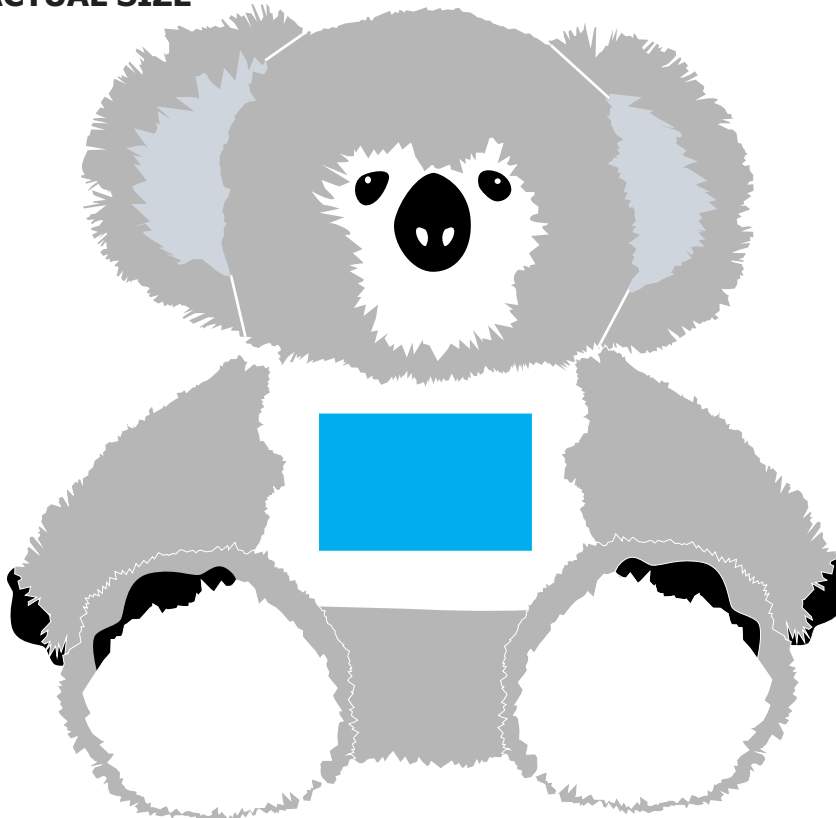

Order #
Proof #1
Date 00/00/00

Product Code : LL88306
Description : Korporate Koala
Item Colour/s : Grey with T-Shirt
Quantity :
Decoration Type : Screen
Print Colour

PRINT

Metallic gold or silver print is recommended on darker T-shirts.
Black and other strong contrast colours recommended on light T-shirts.

T-SHIRT COLOURS

BELOW IS 40% OF ACTUAL SIZE

Maximum print area: 70mmL x 45mmH
Actual print size:

PLEASE SEE NEXT PAGE...

INTERNAL USE ONLY

INT:

QC Code:	New Pte # _____	Info:	Q: _____	Ctns: _____	Wt(kg): _____
PP:	Prt Int: _____	Prep:	S: _____	D: _____	
Rpt Ord:	Rpt Pte # _____	Cat:	E: _____	Ctns: _____	Wt(kg): _____
Split: Y/N	Mach: _____	U/P Int: _____	R/P Int: _____	R: _____	D: _____
Courier:					Total Wt(kg): _____

Tag attached to plush

Maximum print area: 70mmL x 45mmH
Actual print size:

ALL NEW MATERIAL
100% POLYESTER FIBRE
NOT SUITABLE FOR CHILDREN
UNDER 3 YEARS OF AGE
MACHINE WASHABLE
MADE IN CHINA