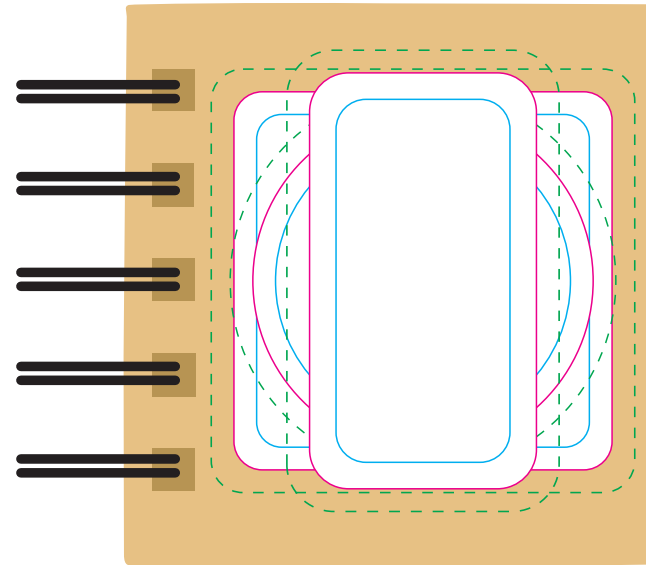

LL8829 Codex Spiral Sticky Notes - Natural

Pad Print

Label

Print Area: 40mmL x 50mmH
Actual print size: xxmmL x xxmmH

Finished print area

Print Area: 50mmL x 50mmH or 55mmW x 30mmH
Print size: xxmmL x xxmmH

Print Area: 45mm Diameter
Print size: xxmmL x xxmmH

Max print area for copy & text ————
Finished print area ————
Bleed line - - - - -