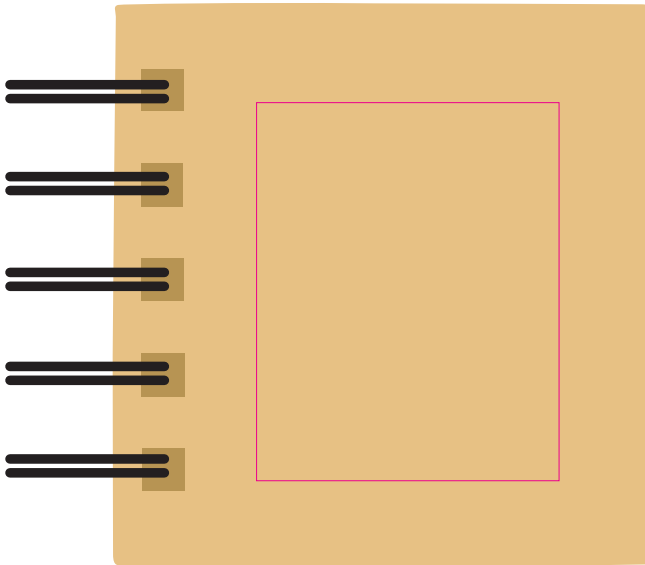

LL8829 Codex Spiral Sticky Notes - Natural

Pad Print

Label

Print Area: 40mmL x 50mmH
Actual print size: xxmmL x xxmmH

Finished print area

Print Area: 50mmL x 50mmH or 55mmW x 30mmH
Print size: xxmmL x xxmmH

Print Area: 45mm Diameter
Print size: xxmmL x xxmmH

Max print area for copy & text ————
Finished print area ————
Bleed line - - - - -