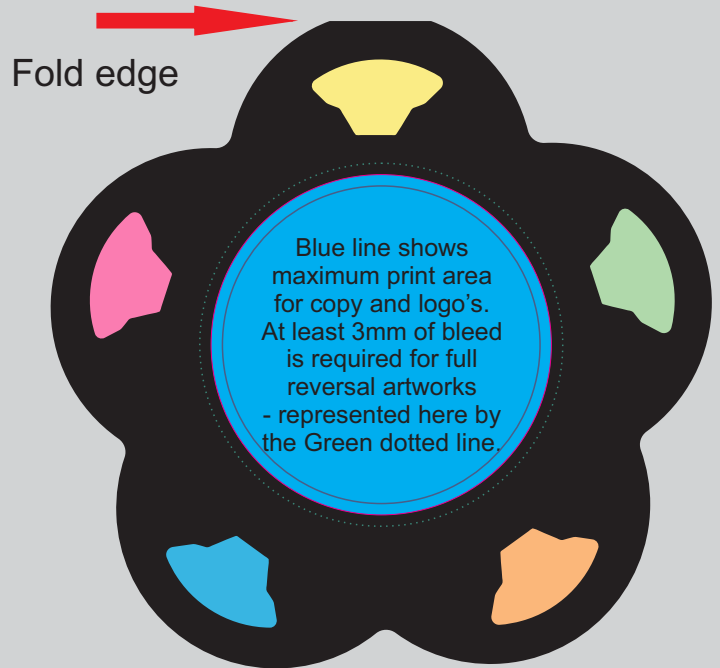

ARTWORK FOR APPROVAL

IMPORTANT: This drawing is for approximate print positional purposes only. It is not intended to be an exact scale or detailed representation of the product. Colour proofs are to be used as a guide only and not a true representation of true product or print colour. If item colours are important, order a sample from our current shipment.

Order #
 Proof #1
 Date 00/00/00

Product Code : LL8825
Description : Daisy Sticky Notes
Item Colour/s : White, Black
Quantity :
Decoration Type : Label
Print Colour

LABEL NOTE:

Labels are applied by hand and although the greatest care is taken label positioning cannot be guaranteed across the entire order. They are digitally printed in CMYK. If pantone colour matching is important we require you to provide specific PMS colours, and we will produce closest CMYK colour match possible (to CP equivalent of coated pantone colours - perfect colour match not guaranteed). Vector art is required for colour matching. We are unable to edit colours in rasterized images. Print colours may be altered in appearance if placed on a strong colour background. Design position cannot be guaranteed across the entire order, some movement does occur during printing

Maximum label size: 45mm Diameter
 Actual print size:
 Printed on white label.
 Pink border shows max label size and is not printed

INTERNAL USE ONLY

INT:

QC Code:	New Pte # _____	Info:	Q: _____	Ctns: _____	Wt(kg): _____
PP:	Prt Int: _____	Prep:	S: _____	D: _____	
Rpt Ord:	Rpt Pte # _____	Cat:	E: _____	Ctns: _____	Wt(kg): _____
Split: Y/N	Mach: _____	U/P Int: _____	R/P Int: _____	R: _____	D: _____
Courier:					Total Wt(kg): _____