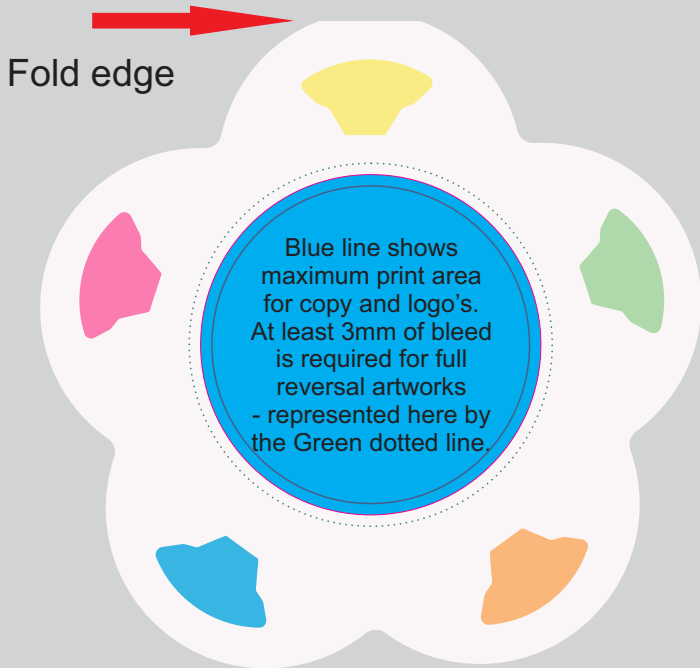

ARTWORK FOR APPROVAL

IMPORTANT: This drawing is for approximate print positional purposes only. It is not intended to be an exact scale or detailed representation of the product. Colour proofs are to be used as a guide only and not a true representation of true product or print colour. If item colours are important, order a sample from our current shipment.

Order #
 Proof #1
 Date 00/00/00

Product Code : LL8825
Description : Daisy Sticky Notes
Item Colour/s : White, Black
Quantity :
Decoration Type : Label
Print Colour

LABEL NOTE:

Labels are applied by hand and although the greatest care is taken label positioning cannot be guaranteed across the entire order. They are digitally printed in CMYK. If pantone colour matching is important we require you to provide specific PMS colours, and we will produce closest CMYK colour match possible (to CP equivalent of coated pantone colours - perfect colour match not guaranteed). Vector art is required for colour matching. We are unable to edit colours in rasterized images. Print colours may be altered in appearance if placed on a strong colour background. Design position cannot be guaranteed across the entire order, some movement does occur during printing

Maximum label size: 45mm Diameter
 Actual print size:
 Printed on white label.
 Pink border shows max label size and is not printed

INTERNAL USE ONLY

INT:

QC Code:	New Pte # _____	Info:	Q: _____	Ctns: _____	Wt(kg): _____
PP:	Prt Int: _____	Prep:	S: _____	D: _____	
Rpt Ord:	Rpt Pte # _____	Cat:	E: _____	Ctns: _____	Wt(kg): _____
Split: Y/N	Mach: _____	U/P Int: _____	R/P Int: _____	R: _____	D: _____
Courier:					Total Wt(kg): _____