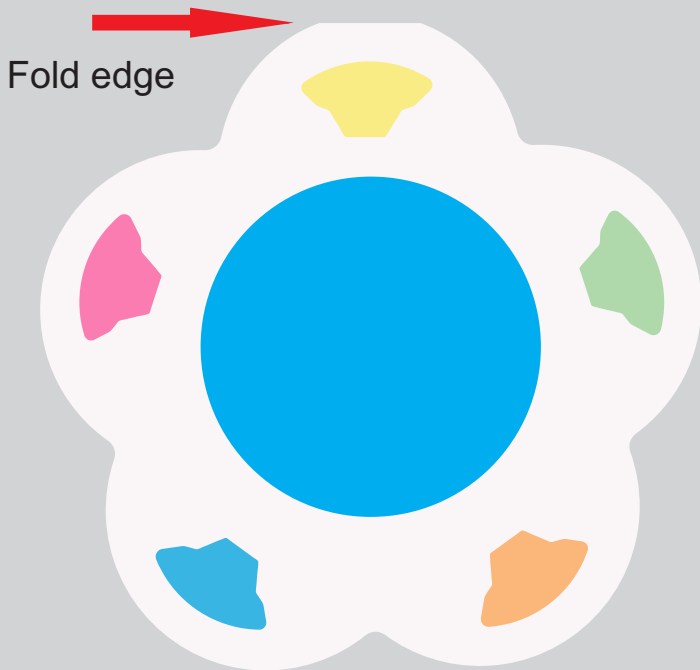

# ARTWORK FOR APPROVAL

**IMPORTANT:** This drawing is for approximate print positional purposes only. It is not intended to be an exact scale or detailed representation of the product. Colour proofs are to be used as a guide only and not a true representation of true product or print colour. If item colours are important, order a sample from our current shipment.

Maximum print area: 45mm diameter  
Actual print size: