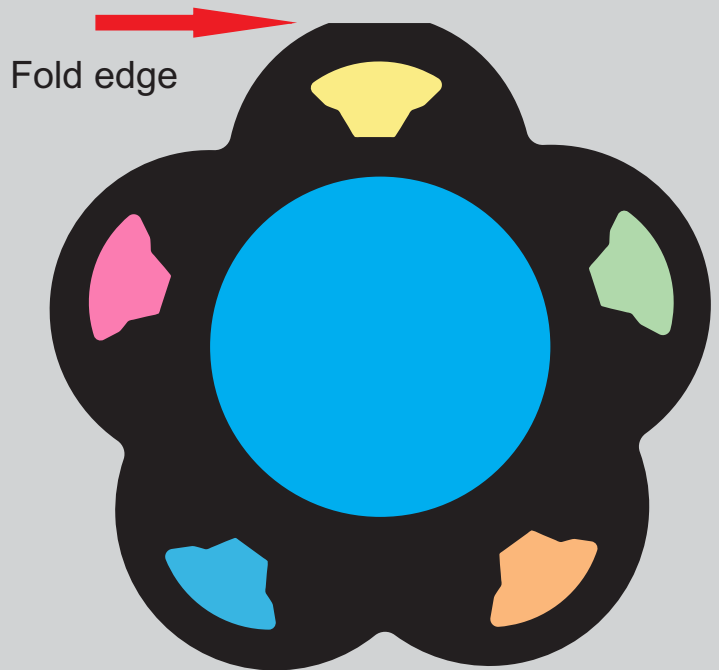

# ARTWORK FOR APPROVAL

**IMPORTANT:** This drawing is for approximate print positional purposes only. It is not intended to be an exact scale or detailed representation of the product. Colour proofs are to be used as a guide only and not a true representation of true product or print colour. If item colours are important, order a sample from our current shipment.

Maximum print area: 45mm diameter  
Actual print size: