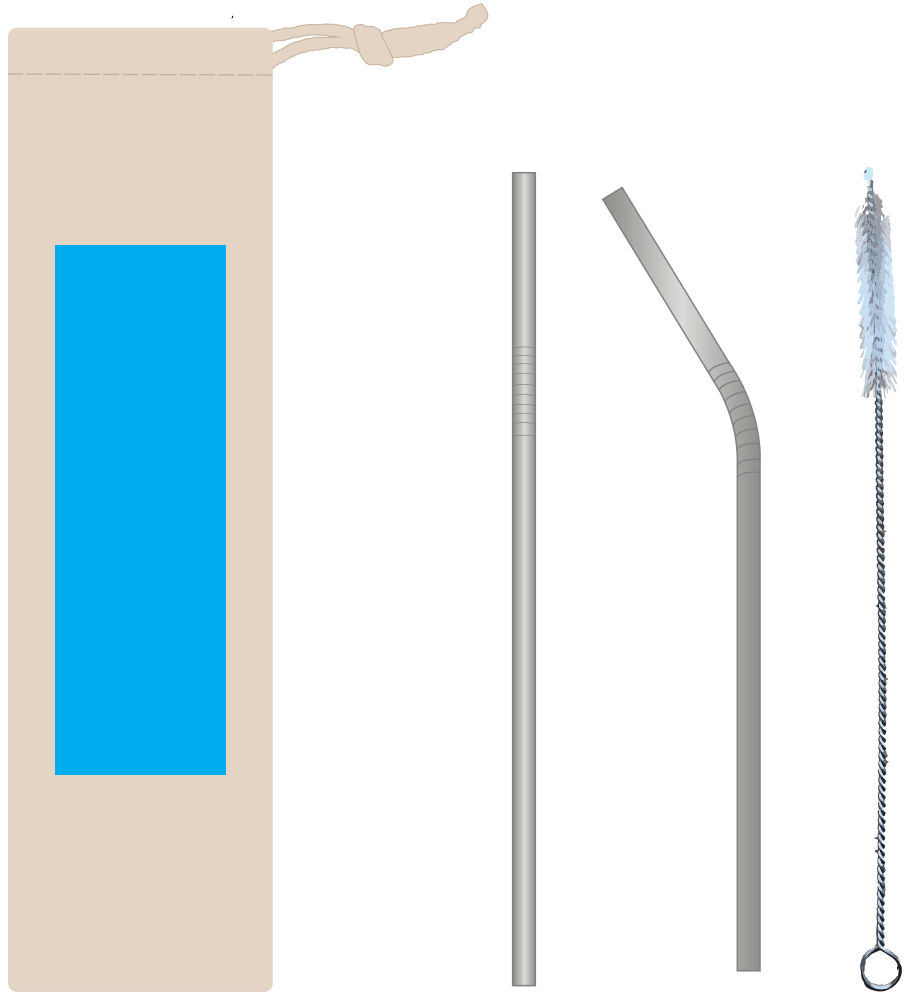

ARTWORK FOR APPROVAL

IMPORTANT: This drawing is for approximate print positional purposes only. It is not intended to be an exact scale or detailed representation of the product. Colour proofs are to be used as a guide only and not a true representation of true product or print colour. If item colours are important, order a sample from our current shipment.

Order #
Proof #1
Date 00/00/00

Product Code : LL8782
Description : Mojito Straw Set
Item Colour/s : Calico Pouch / Silver Straws
Quantity :
Decoration Type : Screen
Print Colour

BELOW SHOWN AT 50% OF ACTUAL SIZE

Maximum print area: 45mmL x 140mmH
Actual print size:

INTERNAL USE ONLY

INT:

QC Code:	New Pte # _____	Info:	Q: _____	Ctns: _____	Wt(kg): _____
PP:	Prt Int: _____	Prep:	S: _____	D: _____	
Rpt Ord:	Rpt Pte # _____	Cat:	E: _____	Ctns: _____	Wt(kg): _____
Split: Y/N	Mach: _____	U/P Int: _____	R/P Int: _____	R: _____	D: _____
Courier:					Total Wt(kg): _____

Maximum print area: 45mmL x 140mmH
Actual print size: