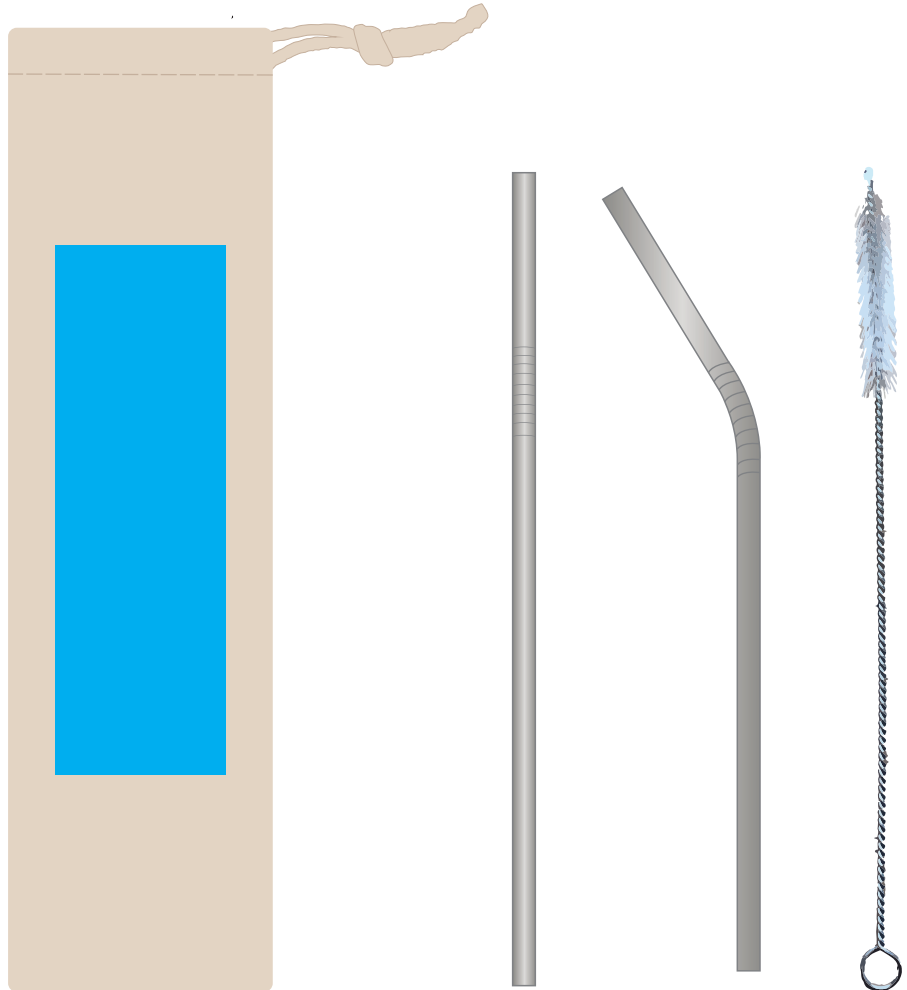

ARTWORK FOR APPROVAL

IMPORTANT: This drawing is for approximate print positional purposes only. It is not intended to be an exact scale or detailed representation of the product. Colour proofs are to be used as a guide only and not a true representation of true product or print colour. If item colours are important, order a sample from our current shipment.

Order #
Proof #1
Date 00/00/00

Product Code : LL8782
Description : Mojito Straw Set
Item Colour/s : Calico Pouch / Silver Straws
Quantity :
Decoration Type : Nucolour 4CP Digital Transfer
Print Colour

JPG & TIFF FILES

BELOW SHOWN AT 50% OF ACTUAL SIZE

Maximum print area: 45mmL x 140mmH
Actual print size:

INTERNAL USE ONLY

INT:

QC Code:	New Pte # _____	Info:	Q: _____	Ctns: _____	Wt(kg): _____
PP:	Prt Int: _____	Prep:	S: _____	D: _____	
Rpt Ord:	Rpt Pte # _____	Cat:	E: _____	Ctns: _____	Wt(kg): _____
Split: Y/N	Mach: _____	U/P Int: _____	R/P Int: _____	R: _____	D: _____
Courier:					Total Wt(kg): _____

Maximum print area: 45mmL x 140mmH
Actual print size:

Coloured Design - Showing at actual size

White Layer - Showing at actual size