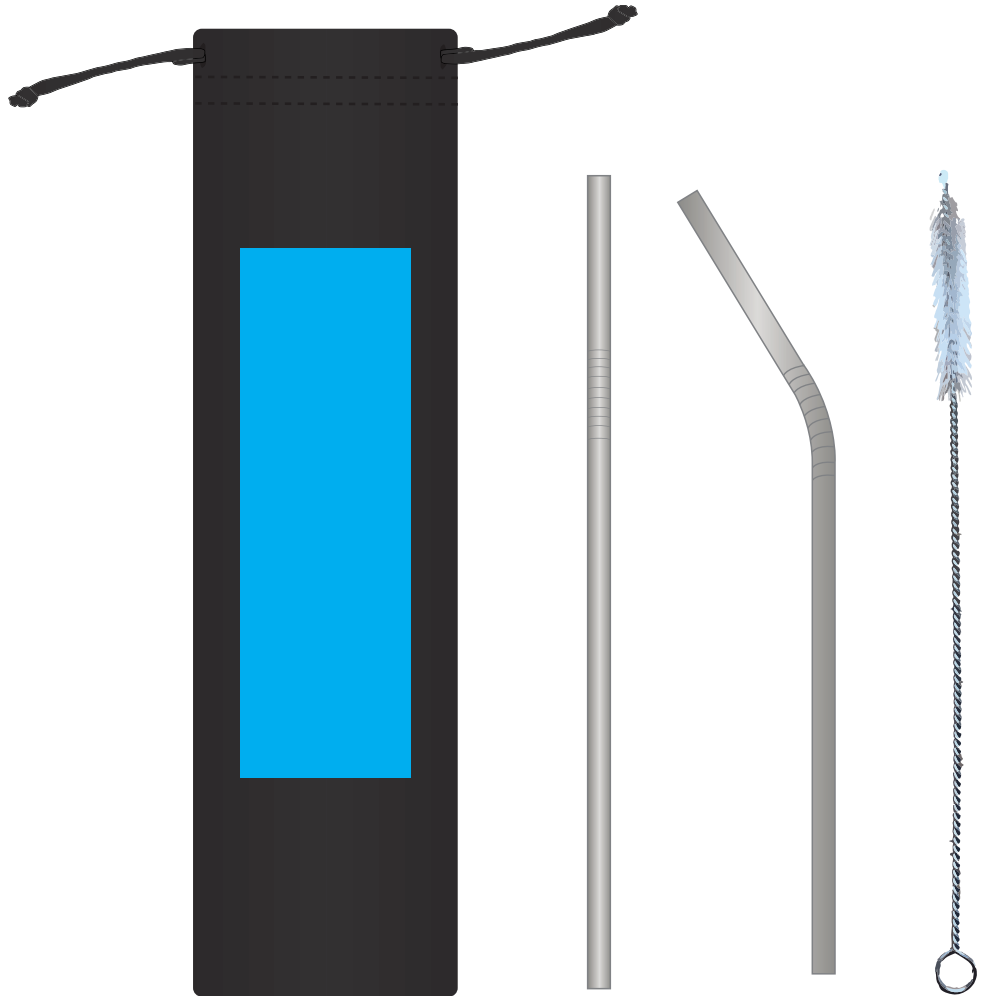

# ARTWORK FOR APPROVAL

IMPORTANT: This drawing is for approximate print positional purposes only. It is not intended to be an exact scale or detailed representation of the product. Colour proofs are to be used as a guide only and not a true representation of true product or print colour. If item colours are important, order a sample from our current shipment.

Order #  
Proof #1  
Date 00/00/00

Product Code : LL8781  
Description : Set of 1 Straight & 1 Angled Reusable S/S Straw in Pouch  
Item Colour/s : Black Pouch / Silver Straws  
Quantity :  
Decoration Type : Screen  
Print Colour

### PRINT COLOURS

Metallic Silver is the recommended print colour on pouch. Pantone match cannot be guaranteed as the coloured substrate can show through.

BELOW IS 50% OF ACTUAL SIZE

Maximum print area: 45mmL x 140mmH  
Actual print size:

Maximum print area: 45mmL x 140mmH  
Actual print size: