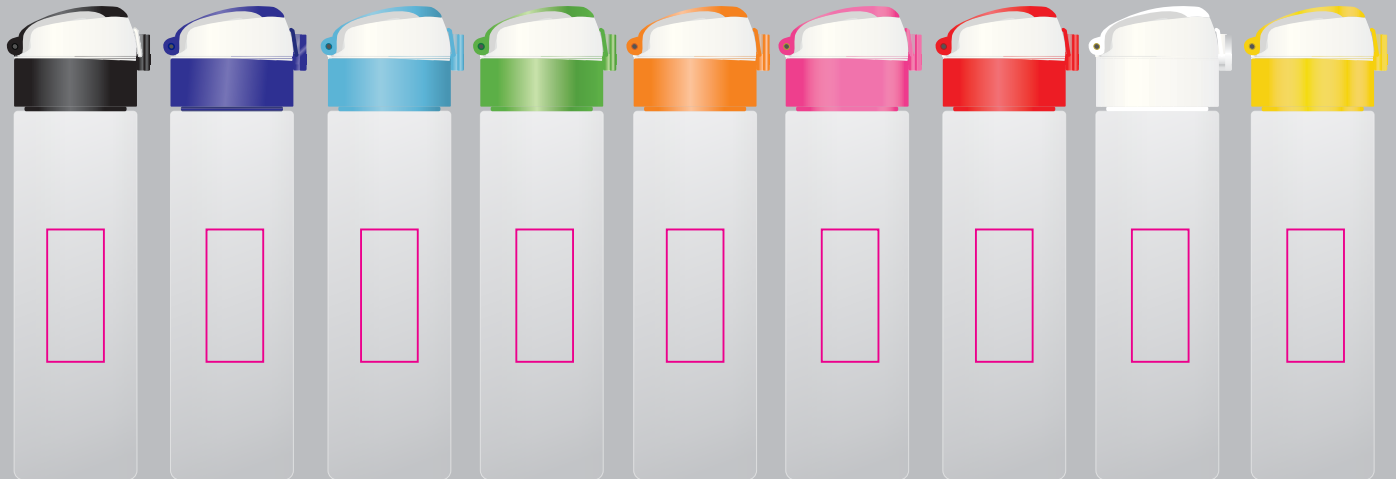

ARTWORK FOR APPROVAL

IMPORTANT: This drawing is for approximate print positional purposes only. It is not intended to be an exact scale or detailed representation of the product. Colour proofs are to be used as a guide only and not a true representation of true product or print colour. If item colours are important, order a sample from our current shipment.

Order #
Proof #1
Date 00/00/0000

Product Code : LL8740
Description : Rio Drink Bottle
Item Colour/s : Black, Dark Blue, Light Blue, Light Green, Orange, Pink, Red, White, Yellow
Quantity :
Decoration Type : Direct Digital
Print Colour :

BELOW IS 25% OF ACTUAL SIZE

Maximum print area: 30mmL x 70mmH
Actual print size:

PLEASE SEE NEXT PAGE...

INTERNAL USE ONLY

INT:

QC Code:	New Pte # _____	Info:	Q: _____	Ctns: _____	Wt(kg): _____
PP:	Prt Int: _____	Prep:	S: _____	D: _____	
Rpt Ord:	Rpt Pte # _____	Cat:	E: _____	Ctns: _____	Wt(kg): _____
Split: Y/N	Mach: _____	U/P Int: _____	R/P Int: _____	R: _____	D: _____
Courier:					Total Wt(kg): _____