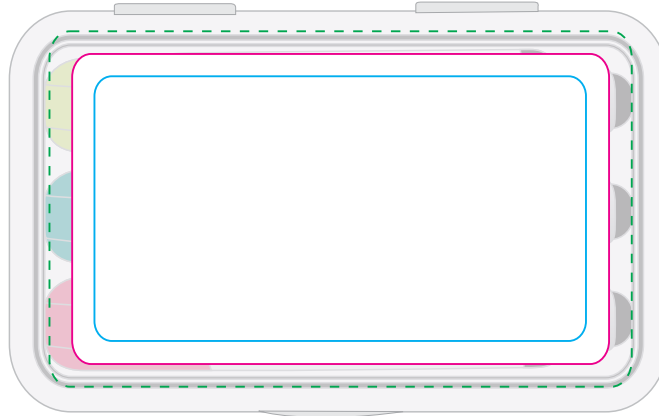

LL8565 - Wax Highlight Markers with Stylus in Case - Clear

Label 

Clip side

Print Area: 71mmL x 41mmH
Actual print size: xxmmL x xxmmH

Max print area for copy & text 
Finished print area 
Bleed line 

Pad Print  PMS XXXc

Clip side

Print Area: 60mmL x 30mmH
Actual print size: xxmmL x xxmmH

Finished print area 