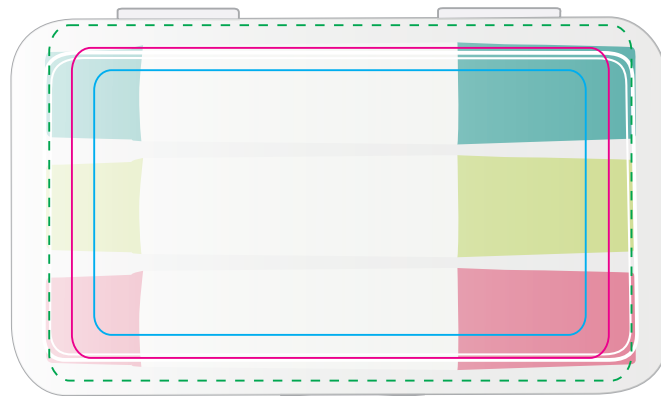

LL8563 - Queen Wax Highlighters - Clear

Pad Print  PMS XXXc

OPENS THIS SIDE.

Print Area: 60mmL x 30mmH
Actual print size: xxmmL x xxmmH

Finished print area 

Label 

OPENS THIS SIDE.

Print Area: 71mmL x 41mmH
Actual print size: xxmmL x xxmmH

Max print area for copy & text 
Finished print area 
Bleed line 