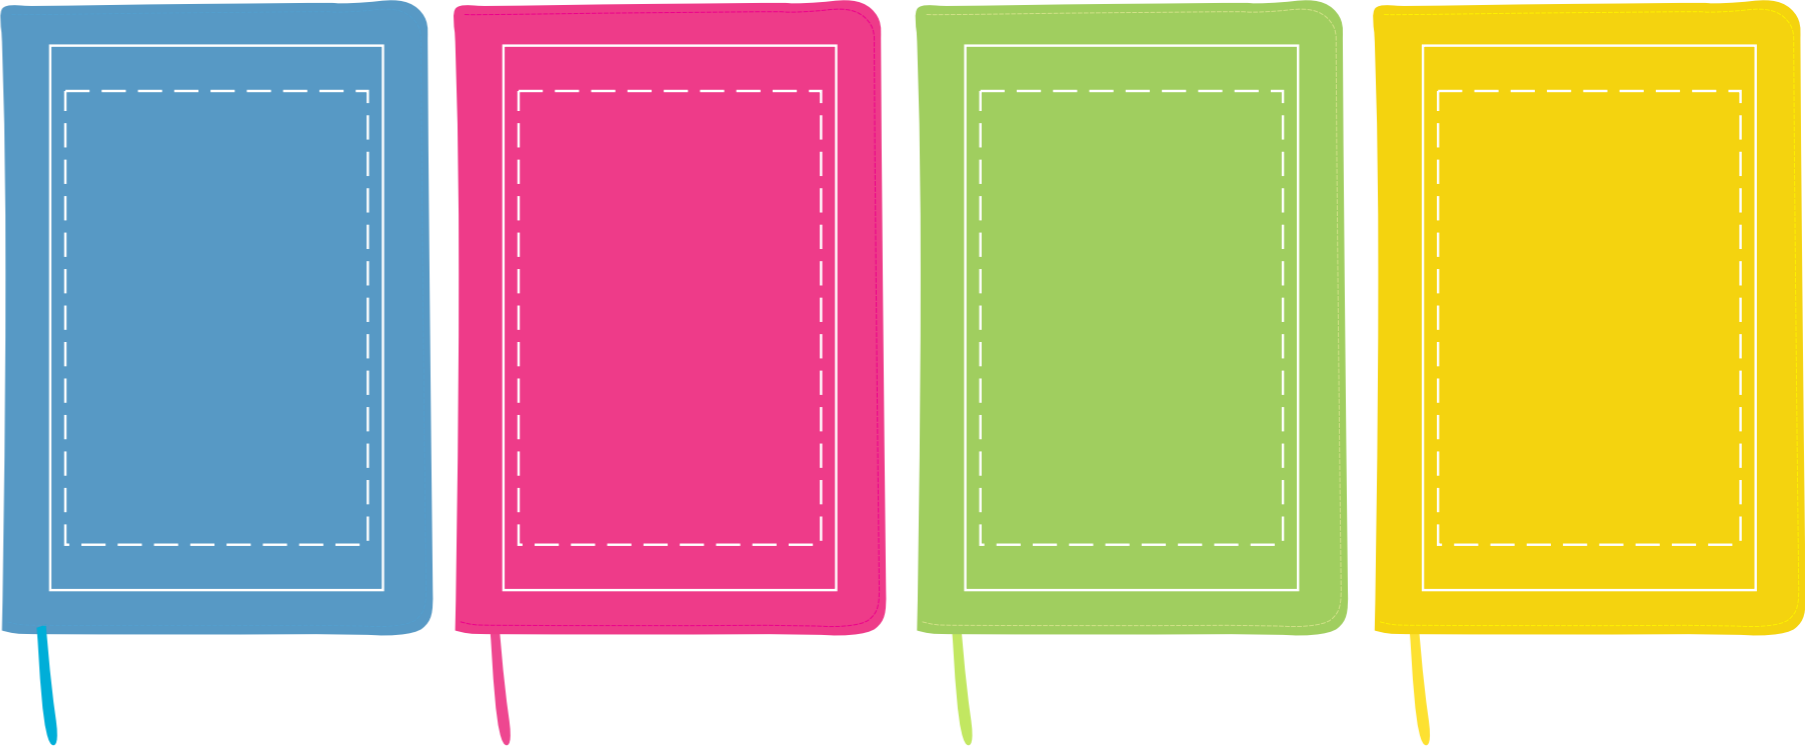

**LL8539 - Genesis A5 Notebook - Black, Dark Blue, Light Blue, Green, Red, Orange, Pink or Yellow**

Screen Print  PMS XXXc

Digital  CMYK

Showing at approx 50% of size

**Screen Print**  
Print Area: 110mmL x 180mmH  
Actual print size: xxmmL x xxmmH

**Digital**  
Print Area: 100mmL x 150mmH  
Actual print size: xxmmL x xxmmH

Finished print area - Screen Print   
Finished print area - Digital

Showing at approx 25% of size

Screen Print PMS XXXc

Digital

Showing at approx 40% of size

Screen Print  
Print Area: 110mmL x 180mmH  
Actual print size: xxxmmL x xxxmmH

Digital  
Print Area: 100mmL x 150mmH  
Actual print size: xxxmmL x xxxmmH

Finished print area - Screen Print  
Finished print area - Digital