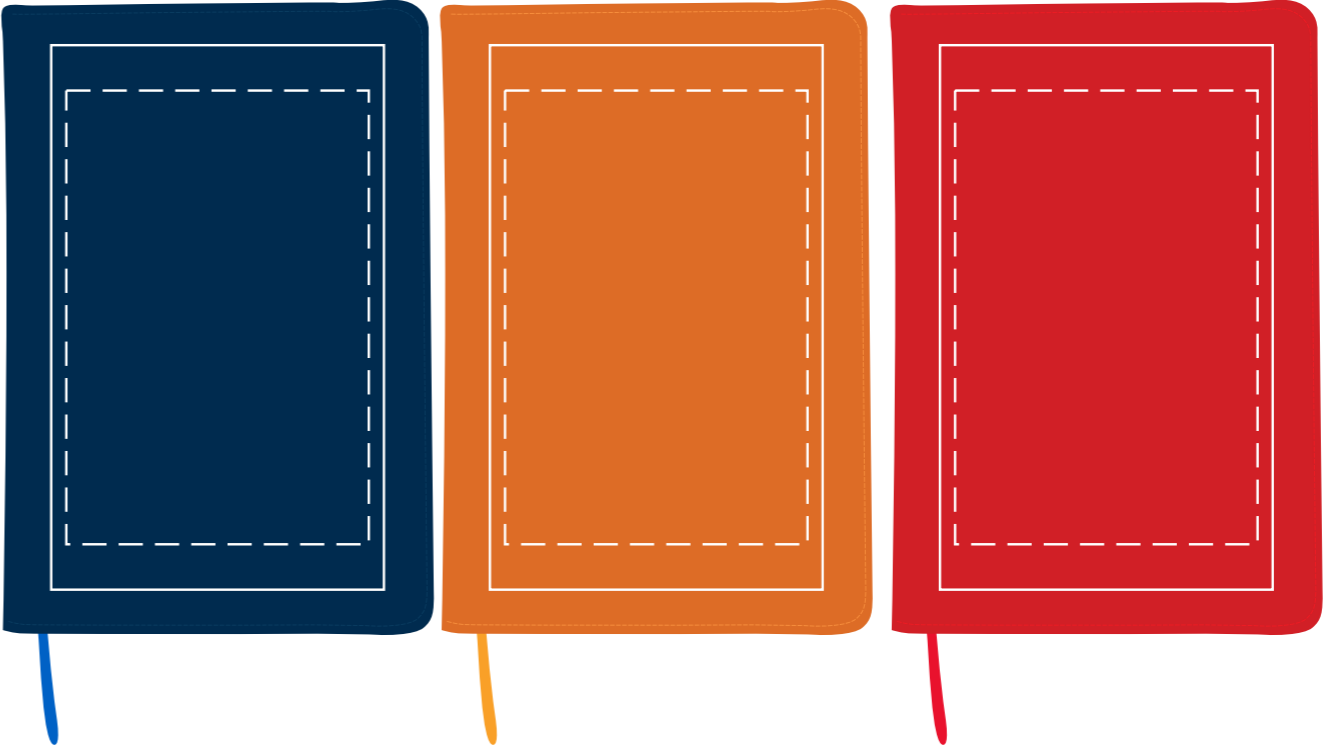

**LL8539 - Genesis A5 Notebook - Black, Dark Blue, Light Blue, Green, Red, Orange, Pink or Yellow**

Screen Print  PMS XXXc

Digital  CMYK

Showing at approx 50% of size

**Screen Print**  
Print Area: 110mmL x 180mmH  
Actual print size: xxmmL x xxmmH

**Digital**  
Print Area: 100mmL x 150mmH  
Actual print size: xxmmL x xxmmH

Finished print area - Screen Print   
Finished print area - Digital

Showing at approx 25% of size

Screen Print PMS XXXc

Digital

Showing at approx 40% of size

Screen Print  
Print Area: 110mmL x 180mmH  
Actual print size: xxxmmL x xxxmmH

Digital  
Print Area: 100mmL x 150mmH  
Actual print size: xxxmmL x xxxmmH

Finished print area - Screen Print  
Finished print area - Digital