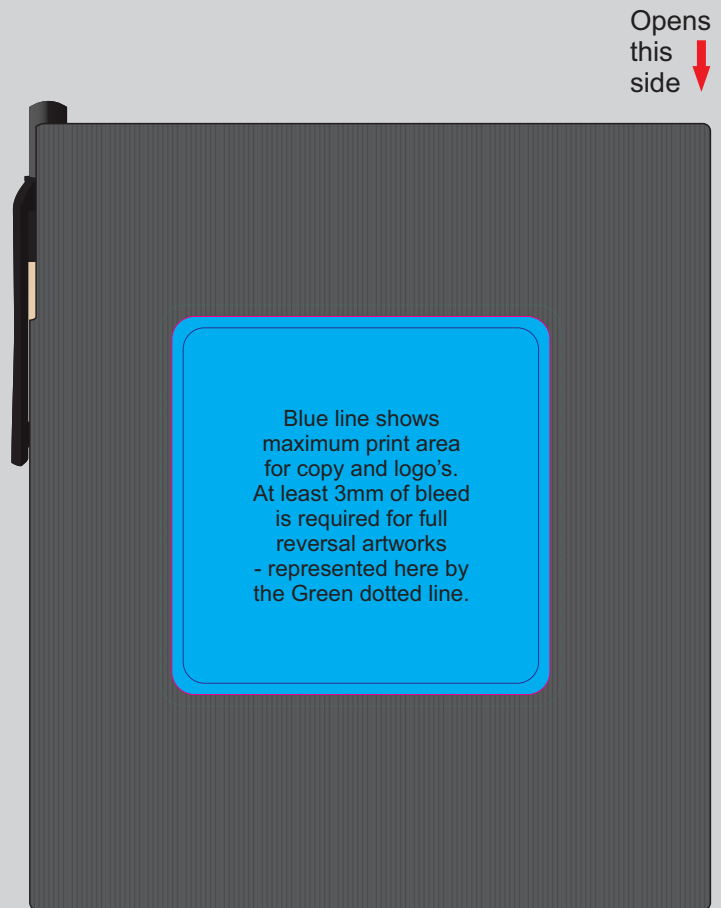

# ARTWORK FOR APPROVAL

**IMPORTANT:** This drawing is for approximate print positional purposes only. It is not intended to be an exact scale or detailed representation of the product. Colour proofs are to be used as a guide only and not a true representation of true product or print colour. If item colours are important, order a sample from our current shipment.

Order #  
Proof #1  
Date 00/00/00

Product Code : LL8532  
Description : Polo Sticky Note  
Item Colour/s : Black, Grey  
Quantity :  
Decoration Type : Standard Label  
Print Colour

Movement of the design can occur across the order.  
Labels are applied by hand, exact positioning cannot be guaranteed from item to the next.  
Label designs are printed in CMYK.  
Pantone colours will be produced in the closest CMYK colour match possible.

Maximum label size: 50mmL x 50mmH  
Actual print size:  
Printed on White label.  
Pink border shows max label size and is not printed