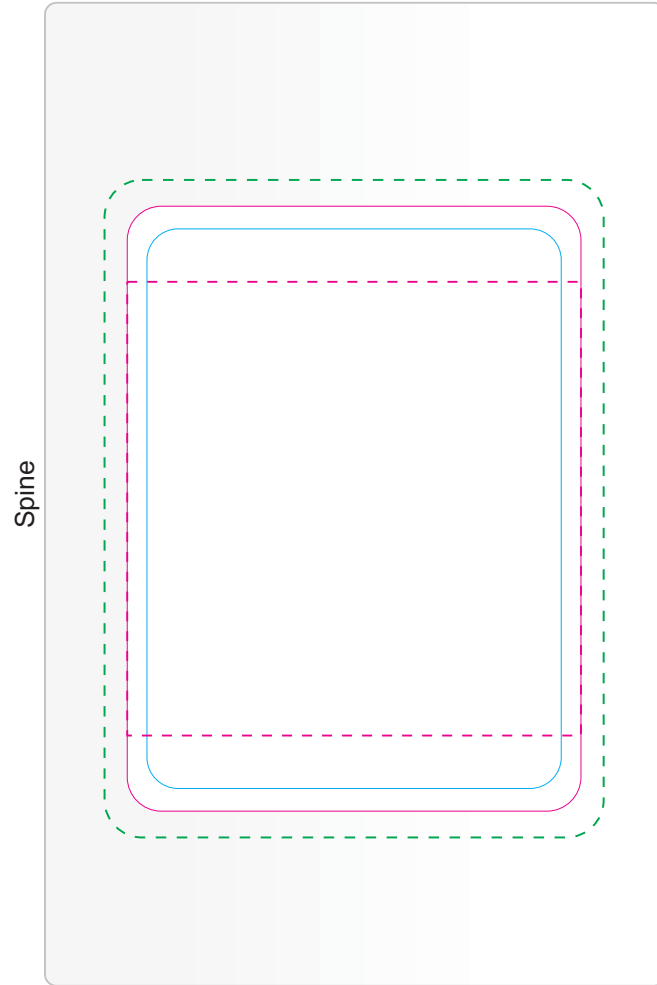

**LL8380 - Ditto Sticky Notes - Black, Blue, Natural, Orange, Red, White, Yellow**

Pad Print 

Label 

**PAD**  
Print Area: 60mmL x 60mmH  
Actual print size: xxmmL x xxmmH

**LABEL**  
Print Area: 60mmL x 80mmH  
Actual print size: xxmmL x xxmmH

Finished print area - Pad Print 

Max print area for copy & text   
Finished print area   
Bleed line 