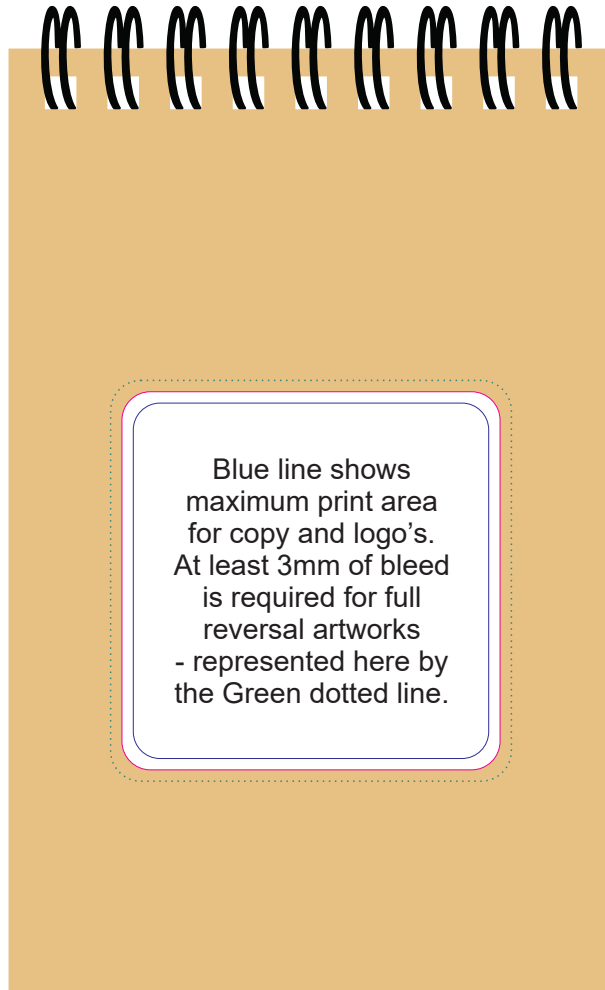

# ARTWORK FOR APPROVAL

**IMPORTANT:** This drawing is for approximate print positional purposes only. It is not intended to be an exact scale or detailed representation of the product. Colour proofs are to be used as a guide only and not a true representation of true product or print colour. If item colours are important, order a sample from our current shipment.

**Order #**  
**Proof #1**  
**Date 00/00/00**

**Product Code** : LL8372  
**Description** : Survey Spiral Pocket Notebook  
**Item Colour/s** : Natural  
**Quantity** :  
**Decoration Type** : Standard Label  
**Print Colour**

### LABEL NOTE:

Labels are applied by hand and although the greatest care is taken, label positioning cannot be guaranteed across the entire order. Labels are digitally printed in CMYK. Pantone colours will be produced in the closest CMYK colour match possible.

Maximum label size: 50mmL x 50mmH  
Actual print size:  
Printed on white label.  
Pink border shows max label size and is not printed