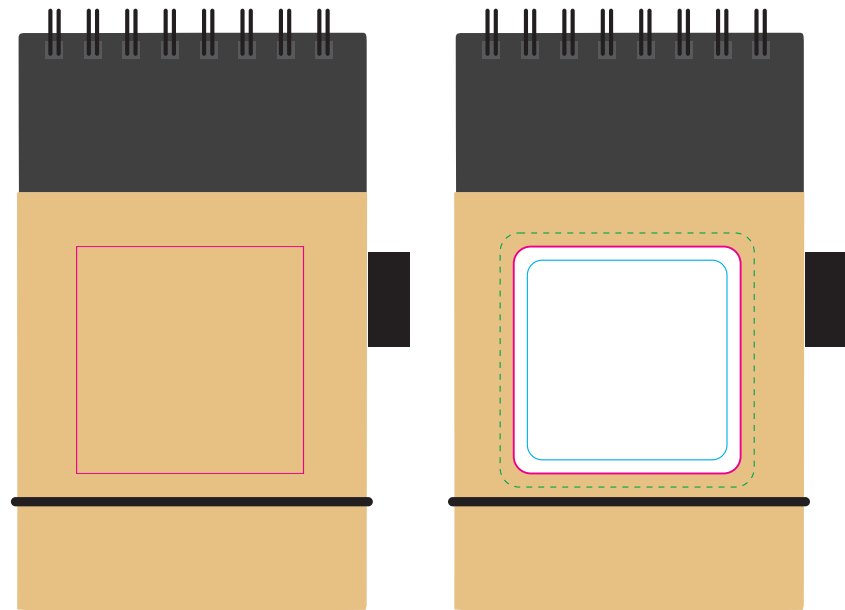

LL8334 - Tradie Cardboard Notebook with Pen - Natural/Black, Natural/Blue, Natural/Green or Natural/Red & Pen

Pad Print PMS XXXc

Pad Print PMS XXXc

Label 

Showing at approx 60% of size

Pen
Print Area: 60mmL x 5mmH
Actual print size: xxmmL x xxmmH

Finished print area 

Pad/Label
Print Area: 50mmL x 50mmH
Actual print size: xxmmL x xxmmH

Max print area for copy & text 
Finished print area 
Bleed line 

Pad Print  PMS XXXc

Label 

Showing at approx 25% of size

Pad/Label
Print Area: 50mmL x 50mmH
Actual print size: xxmmL x xxmmH

Max print area for copy & text 
Finished print area 
Bleed line 