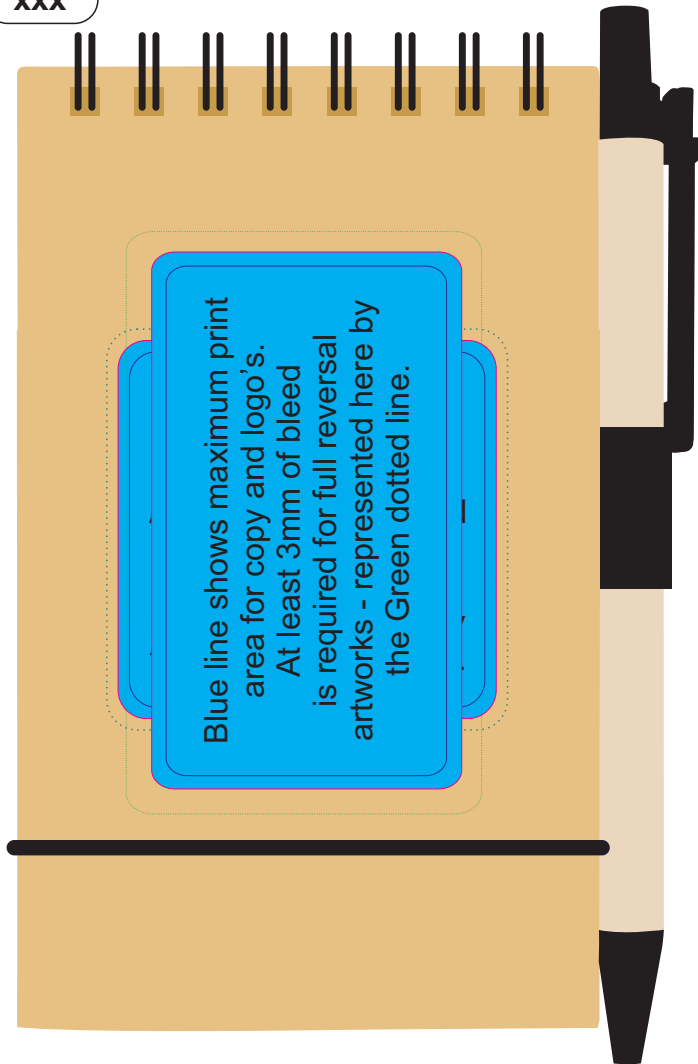

Maximum label size: 50mmL x 50mmH or 71mmL x 41mmH
Actual label size:
Printed onto a white surface.
Pink border shows max label size and is not printed.

INTERNAL USE ONLY

INT:

QC Code:	New Pte # _____	Info:	Q: _____	Ctns: _____	Wt(kg): _____
PP:	Prt Int: _____	Prep:	S: _____	D: _____	
Rpt Ord:	Rpt Pte # _____	Cat:	E: _____	Ctns: _____	Wt(kg): _____
Split: Y/N	Mach: _____	U/P Int: _____	R/P Int: _____	R: _____	D: _____
Courier:					Total Wt(kg): _____