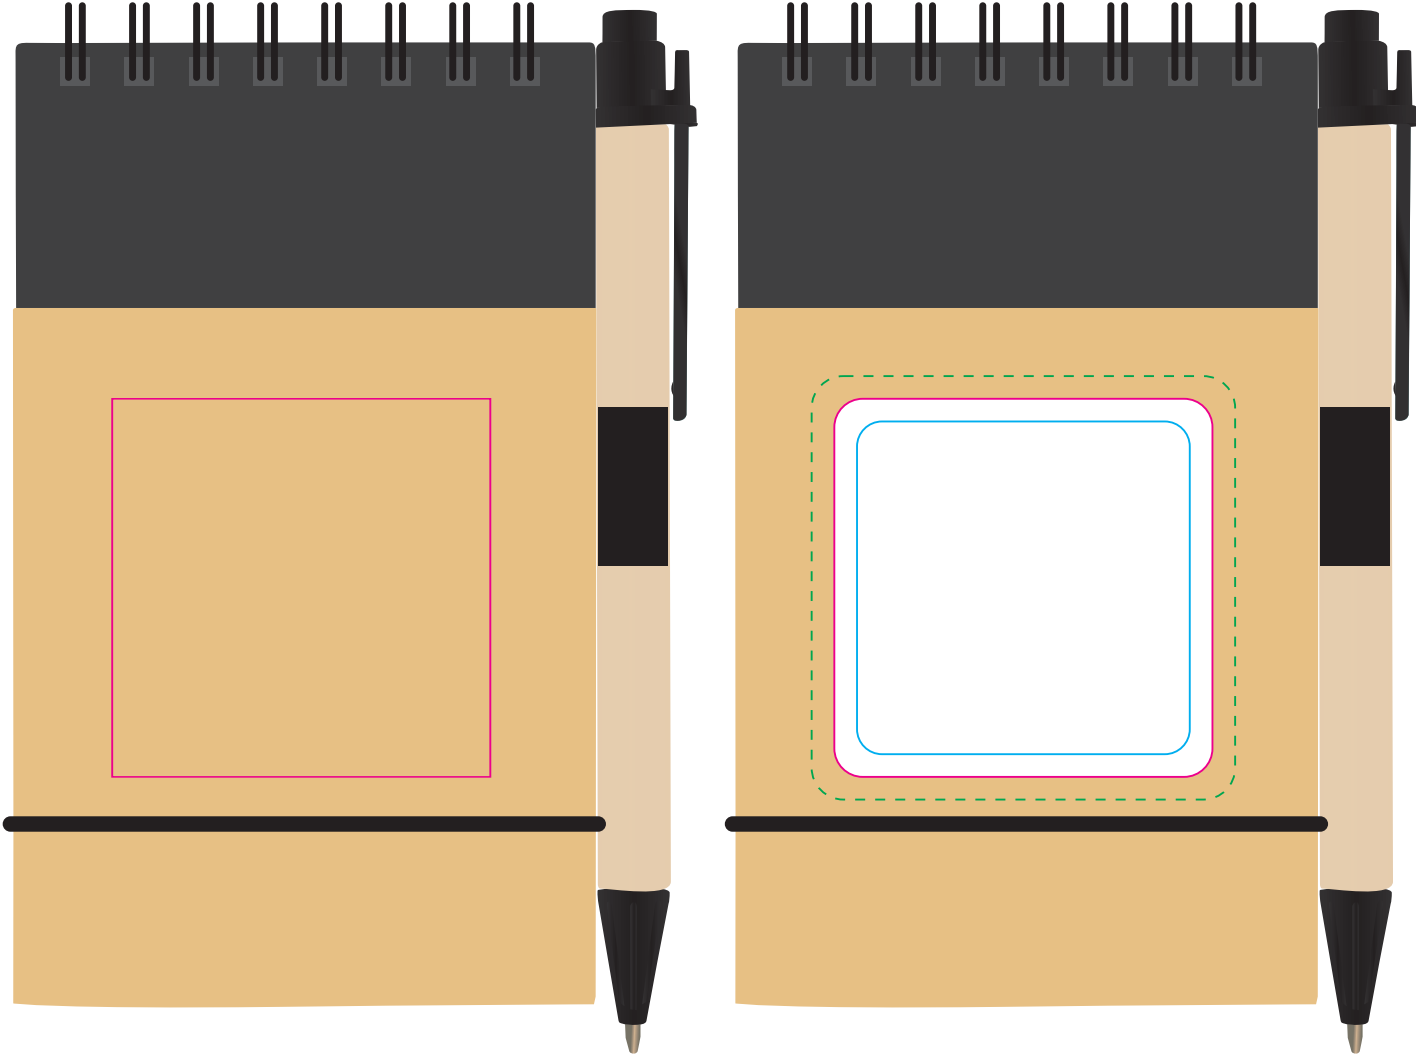

LL8334 - Tradie Cardboard Notebook with Pen - Natural/Black, Natural/Blue, Natural/Green or Natural/Red

Pad Print PMS XXXc

Label 

Showing at approx 25% of size

Pad/Label
Print Area: 50mmL x 50mmH
Actual print size: xxmmL x xxmmH

Max print area for copy & text 
Finished print area 
Bleed line 