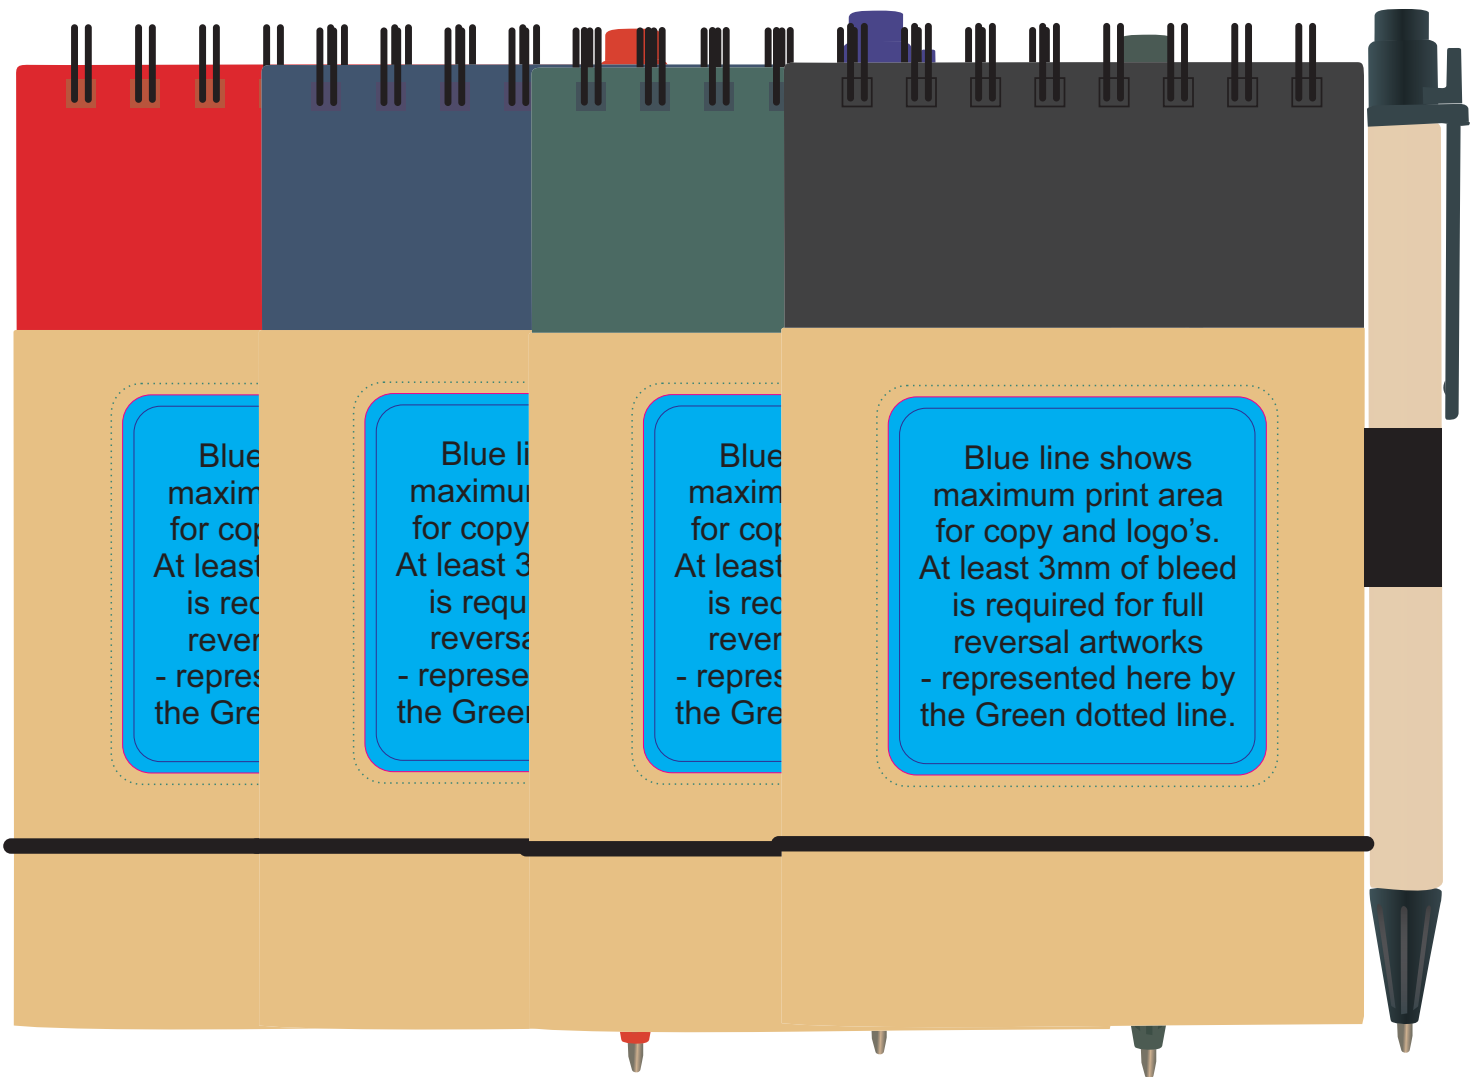

# ARTWORK FOR APPROVAL

**IMPORTANT:** This drawing is for approximate print positional purposes only. It is not intended to be an exact scale or detailed representation of the product. Colour proofs are to be used as a guide only and not a true representation of true product or print colour. If item colours are important, order a sample from our current shipment.

Order #  
Proof #1  
Date 00/00/00

**Product Code** : LL8334  
**Description** : Tradie Cardboard Notebook with Pen  
**Item Colour/s** : Natural/Black, Natural/Red, Natural/Blue, Natural/Green  
**Quantity** :  
**Decoration Type** : Standard Label  
**Print Colour**

**LABEL NOTE:**

Labels are applied by hand and although the greatest care is taken label positioning cannot be guaranteed across the entire order. They are digitally printed in CMYK. If pantone colour matching is important we require you to provide specific PMS colours, and we will produce closest CMYK colour match possible (to CP equivalent of coated pantone colours - perfect colour match not guaranteed). Vector art is required for colour matching. We are unable to edit colours in rasterized images. Print colours may be altered in appearance if placed on a strong colour background. Design position cannot be guaranteed across the entire order, some movement does occur during printing

Maximum Label Size: 50mmL x 50mmH  
Actual print size:  
Printed onto a white surface.  
Pink border shows max label size and is not printed.

**INTERNAL USE ONLY**

**INT:**

QC Code:	New Pte # _____	Info:	Q: _____	Ctns: _____	Wt(kg): _____
PP:	Prt Int: _____	Prep:	S: _____	D: _____	
Rpt Ord:	Rpt Pte # _____	Cat:	E: _____	Ctns: _____	Wt(kg): _____
Split: Y/N	Mach: _____	U/P Int: _____	R/P Int: _____	R: _____	D: _____
Courier:					Total Wt(kg): _____