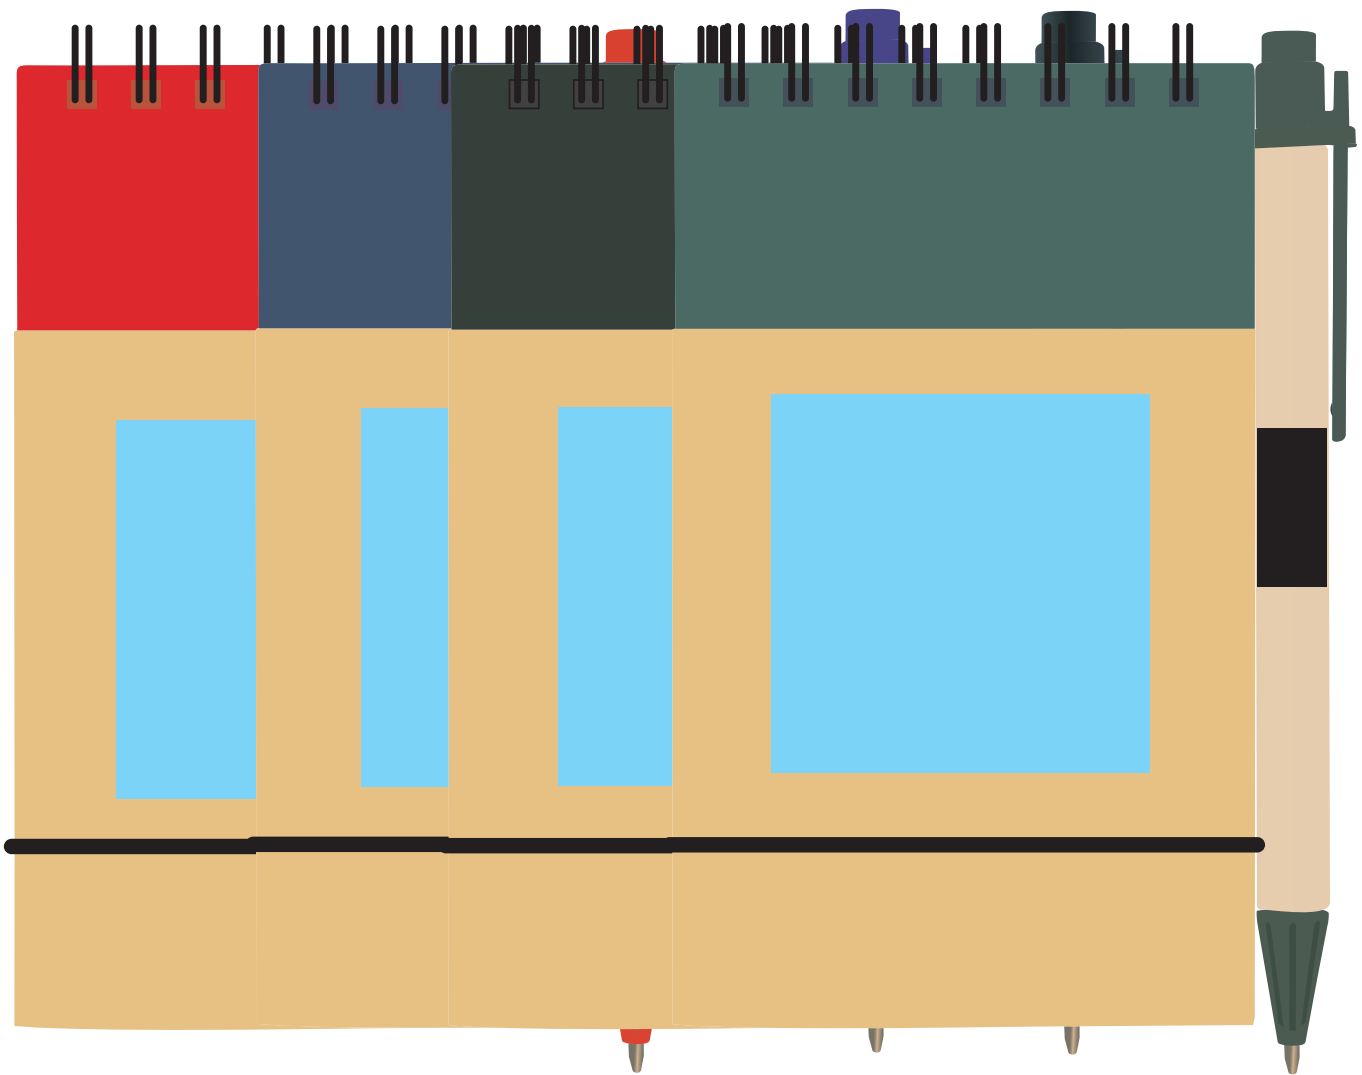

# ARTWORK FOR APPROVAL

**IMPORTANT:** This drawing is for approximate print positional purposes only. It is not intended to be an exact scale or detailed representation of the product. Colour proofs are to be used as a guide only and not a true representation of true product or print colour. If item colours are important, order a sample from our current shipment.

Order #  
Proof #1  
Date 00/00/00

**Product Code** : LL8334  
**Description** : Tradie Cardboard Notebook with Pen  
**Item Colour/s** : Natural/Black, Natural/Red, Natural/Blue, Natural/Green  
**Quantity** :  
**Decoration Type** : Digital Direct  
**Print Colour**

**DIGITAL DIRECT:** This item is digitally printed in CMYK. If pantone colour matching is important we require you to provide specific PMS colours, and we will produce closest CMYK colour match possible (to CP equivalent of coated pantone colours - perfect colour match not guaranteed). Vector art is required for colour matching. We are unable to edit colours in rasterized images. Print colours may be altered in appearance if placed on a strong colour background.

Maximum print area: 50mmL x 50mmH  
Actual print size: