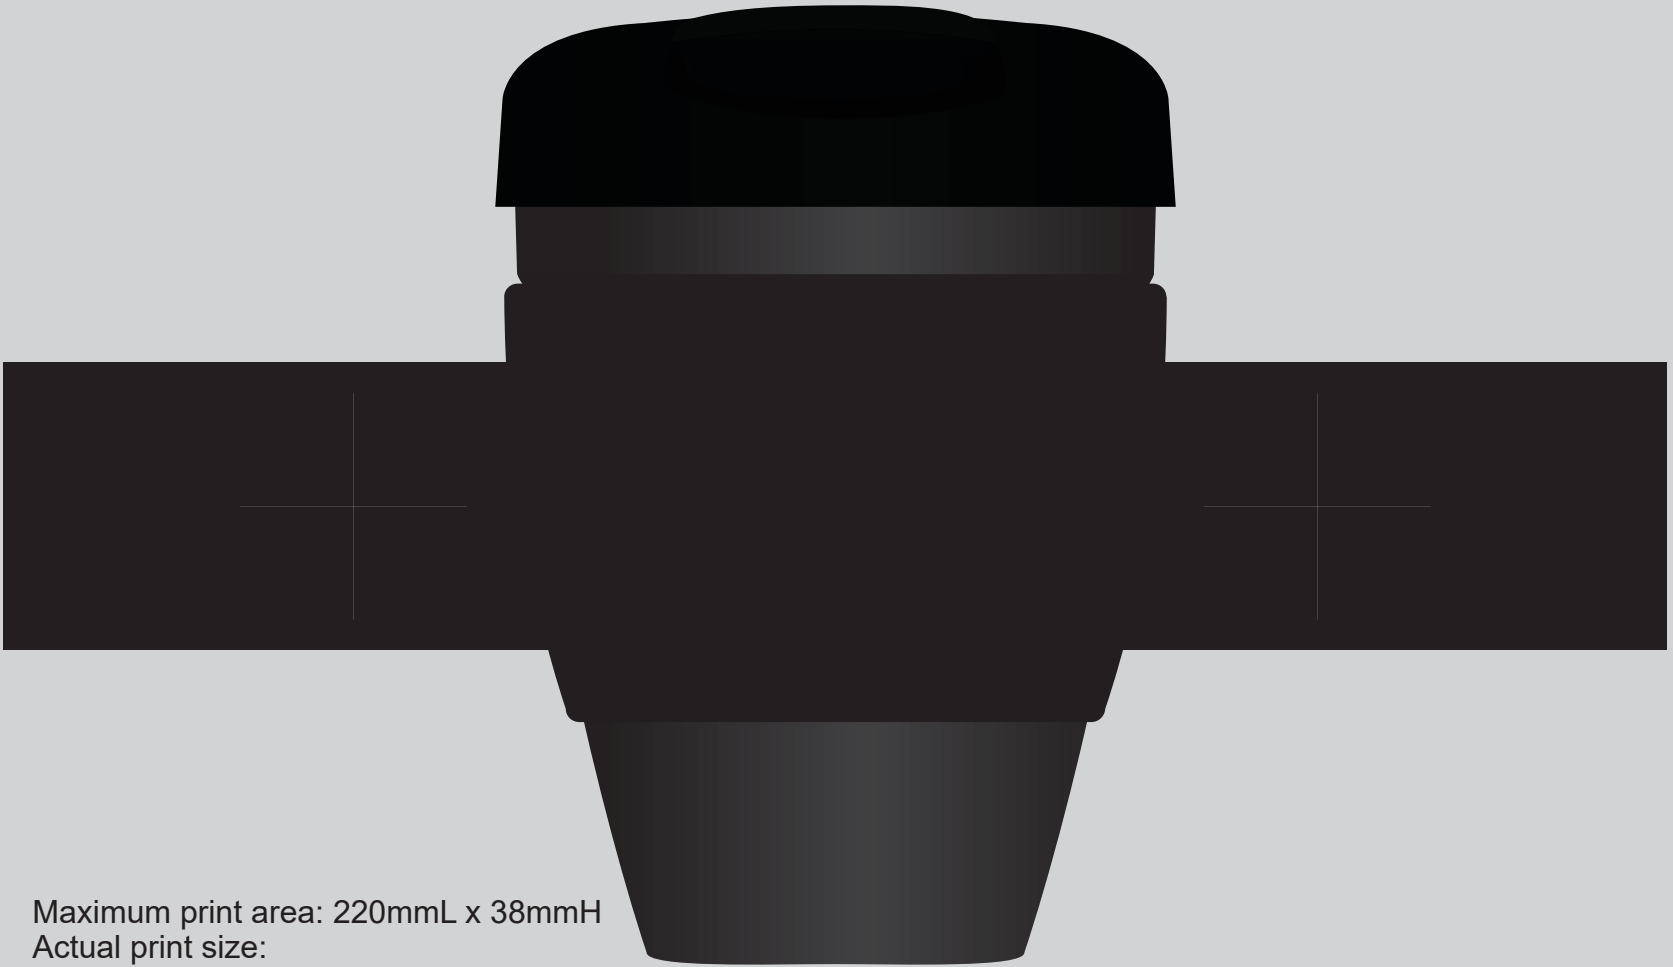

Cup & Straw set packed into bag

BELOW IS 25% OF ACTUAL SIZE

Maximum print area: 220mmL x 38mmH
 Actual print size:

BELOW IS 10% OF ACTUAL SIZE

Maximum print area: 210mmL x 297mmH
 Maximum print area Pouch: 100mmL x 100mmH
 Actual print size:

Packed Inside Tube

Blue line shows maximum print area for copy and logo's. At least 3mm of bleed is required for full reversal artworks - represented here by the Green dotted line.

Maximum label size: 90mmL x 150mmH
 Actual print size:
 Printed on white label.
 Pink border shows max label size and is not printed

SELECT COLOURS AVAILABLE TO PRINT
Print result will be a closest PMS match only.

IMPORTANT

Due to the print method, exact print positioning is not guaranteed and a variance from 5 - 10mm is possible and considered acceptable.
Once printed circular designs will appear oval.

Packed Inside Tube

Maximum label size: 90mmL x 150mmH
Actual print size:
Printed on white label.
Pink border shows max label size and is not printed

NUCOLOUR

On light coloured bags a slightly darker keyline may be noticeable on the finished decoration, due to the white layer underneath being slightly choked under the colour.