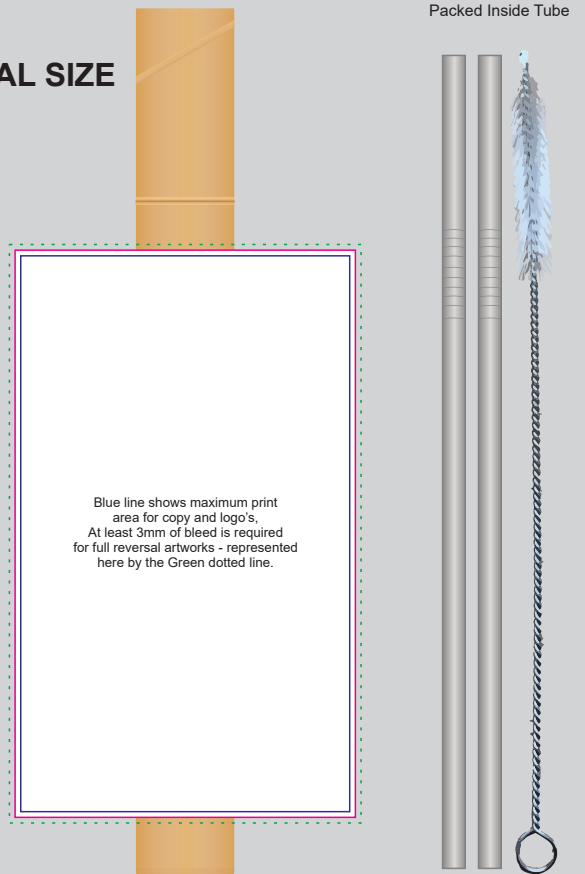

Cup & Straw set packed into bag

BELOW IS 25% OF ACTUAL SIZE

Maximum print area: 220mmL x 38mmH
 Actual print size:

BELOW IS 10% OF ACTUAL SIZE

Maximum print area: 210mmL x 297mmH
 Maximum print area Pouch: 100mmL x 100mmH
 Actual print size:

Packed Inside Tube

Blue line shows maximum print area for copy and logo's. At least 3mm of bleed is required for full reversal artworks - represented here by the Green dotted line.

Maximum label size: 90mmL x 150mmH
 Actual print size:
 Printed on white label.
 Pink border shows max label size and is not printed

SELECT COLOURS AVAILABLE TO PRINT
Print result will be a closest PMS match only.

IMPORTANT

Due to the print method, exact print positioning is not guaranteed and a variance from 5 - 10mm is possible and considered acceptable.
Once printed circular designs will appear oval.

Packed Inside Tube

Maximum label size: 90mmL x 150mmH
Actual print size:
Printed on white label.
Pink border shows max label size and is not printed

NUCOLOUR

On light coloured bags a slightly darker keyline may be noticeable on the finished decoration, due to the white layer underneath being slightly choked under the colour.