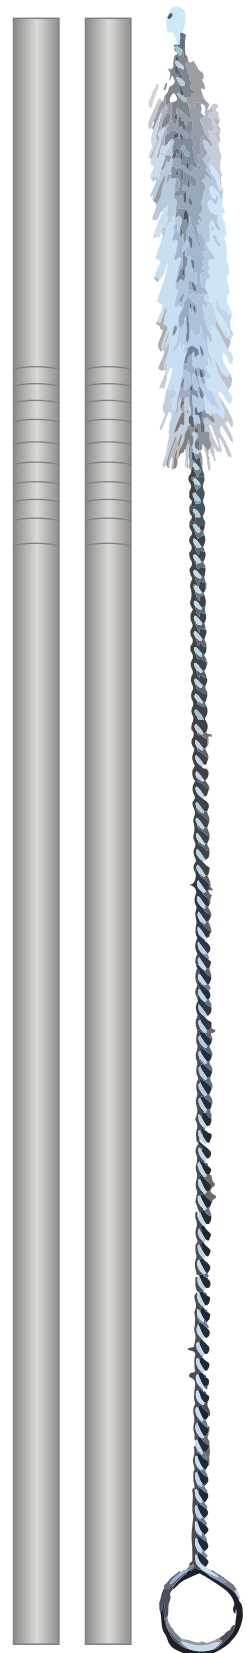

Packed Inside Tube