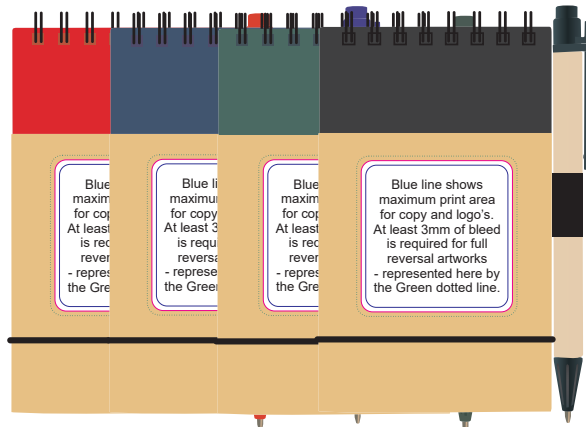

ARTWORK FOR APPROVAL

IMPORTANT: This drawing is for approximate print positional purposes only. It is not intended to be an exact scale or detailed representation of the product. Colour proofs are to be used as a guide only and not a true representation of true product or print colour. If item colours are important, order a sample from our current shipment.

BELOW IS 30% OF ACTUAL SIZE

Maximum Label Size: 50mmL x 50mmH

Actual print size:

Printed onto a white surface.

Pink border shows max label size and is not printed

Notebook & Produce Bags packed into Shopper Bag

Maximum Label Size: 50mmL x 50mmH

Actual print size:

Printed onto a white surface.

Pink border shows max label size and is not printed.

NUCOLOUR

On light coloured bags a slightly darker keyline may be noticeable on the finished decoration, due to the white layer underneath being slightly choked under the colour.

White Layer - Showing at actual size