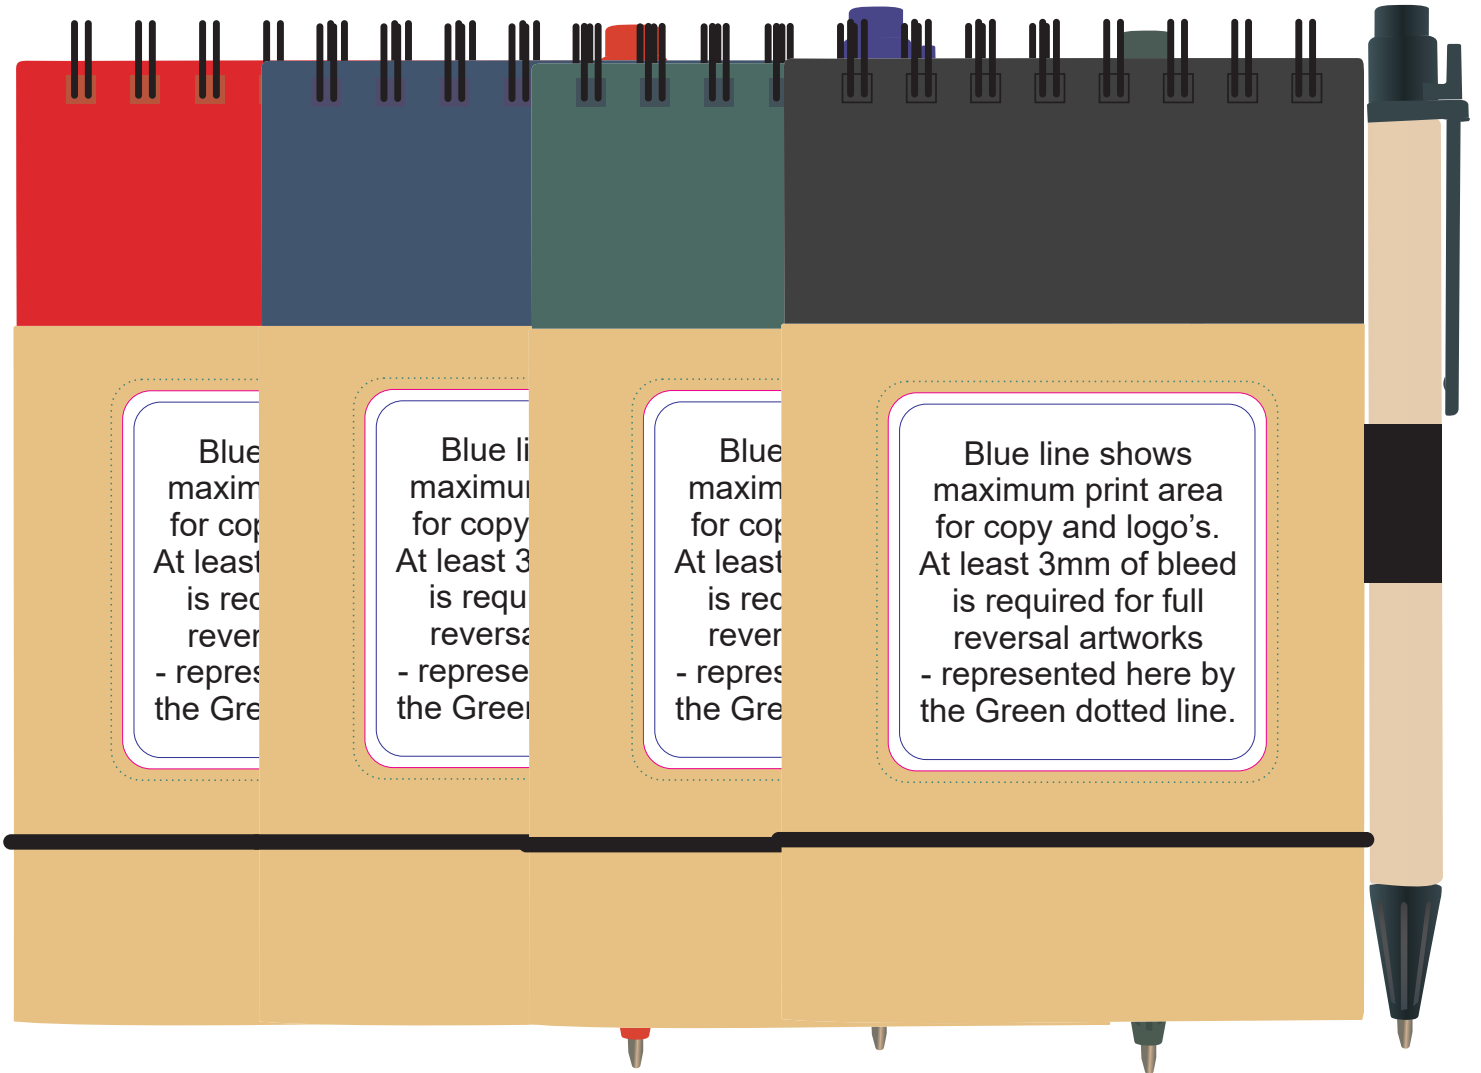

BELOW IS 30% OF ACTUAL SIZE

Maximum Label Size: 50mmL x 50mmH

Actual print size:

Printed onto a white surface.

Pink border shows max label size and is not printed

Notebook & Produce Bags packed into Shopper Bag

BELOW IS 15% OF ACTUAL SIZE

Maximum print area: 210mmL x 297mmH

Actual print size:

Maximum print area: 80mmL x 140mmH

Actual print size:

PLEASE SEE NEXT PAGE...

INTERNAL USE ONLY

INT:

Maximum Label Size: 50mmL x 50mmH

Actual print size:

Printed onto a white surface.

Pink border shows max label size and is not printed.

NUCOLOUR

On light coloured bags a slightly darker keyline may be noticeable on the finished decoration, due to the white layer underneath being slightly choked under the colour.

White Layer - Showing at actual size