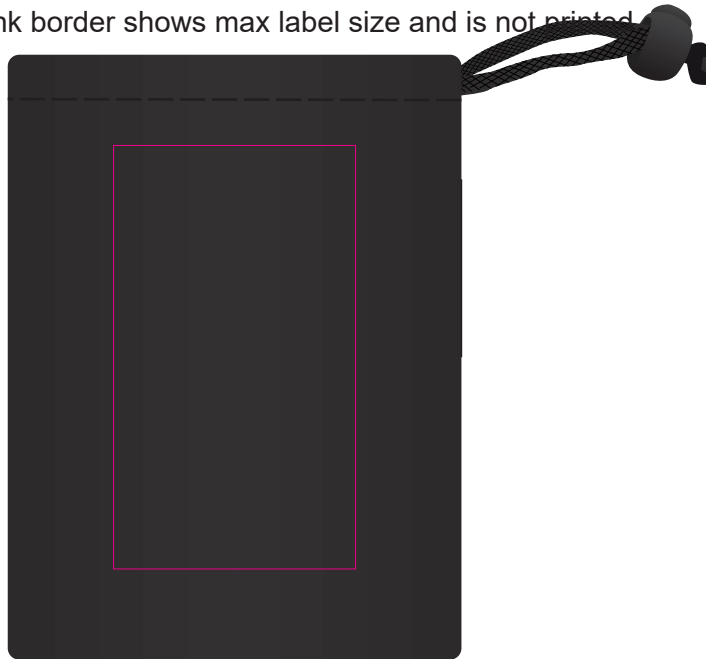

BELOW IS 30% OF ACTUAL SIZE

Maximum Label Size: 50mmL x 50mmH

Actual print size:

Printed onto a white surface.

Pink border shows max label size and is not printed

Notebook & Produce Bags packed into Shopper Bag

BELOW IS 15% OF ACTUAL SIZE

Maximum print area: 210mmL x 297mmH

Actual print size:

Maximum print area: 80mmL x 140mmH

Actual print size:

PLEASE SEE NEXT PAGE...

INTERNAL USE ONLY

INT:

Maximum Label Size: 50mmL x 50mmH

Actual print size:

Printed onto a white surface.

Pink border shows max label size and is not printed.

NUCOLOUR

On light coloured bags a slightly darker keyline may be noticeable on the finished decoration, due to the white layer underneath being slightly choked under the colour.