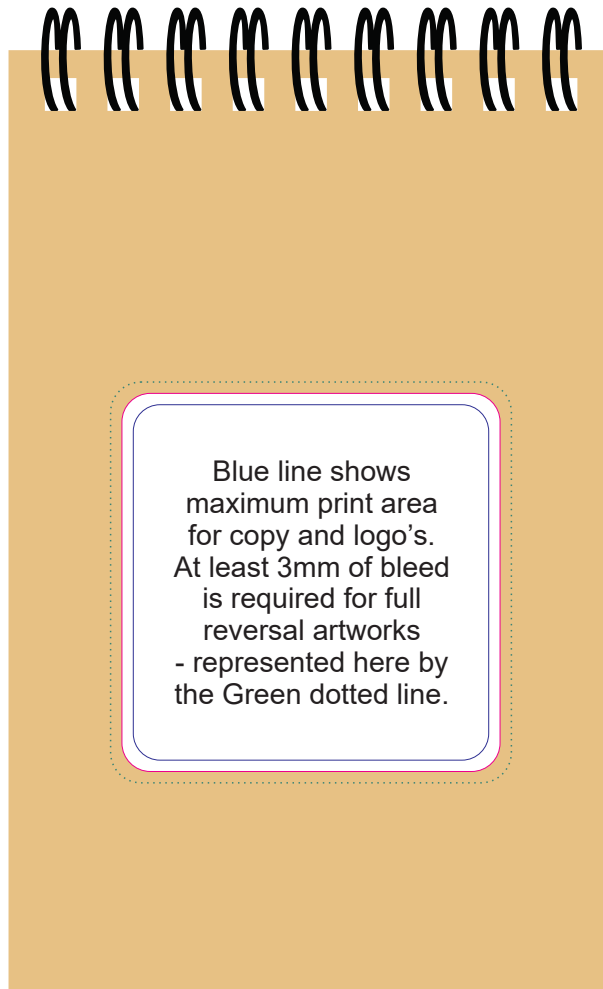

Maximum print area: 55mmL x 7mmH
Actual print size:

Maximum label size: 50mmL x 50mmH
Actual print size:
Printed on white label.
Pink border shows max label size and is not printed

PLEASE SEE NEXT PAGE...

BELOW IS 50% OF ACTUAL SIZE

Maximum label size: 120mmL x 120mmH
Actual Print Size:
Pink line shows max label size and is not printed.
Printed onto a white label.

CAUTION

Cardboard base reduces ink coverage. Pantone colour matches not possible.
Imperfections in the surface of this item can occur due to the nature of the material

Maximum print area: 55mmL x 7mmH
Actual print size:

LABEL NOTE:

Labels are applied by hand and although the greatest care is taken, label positioning cannot be guaranteed across the entire order.
Labels are digitally printed in CMYK. Pantone colours will be produced in the closest CMYK colour match possible.

Blue line shows
maximum print area
for copy and logo's.
At least 3mm of bleed
is required for full
reversal artworks
- represented here by
the Green dotted line.

Maximum label size: 50mmL x 50mmH
Actual print size:
Printed on white label.
Pink border shows max label size and is not printed