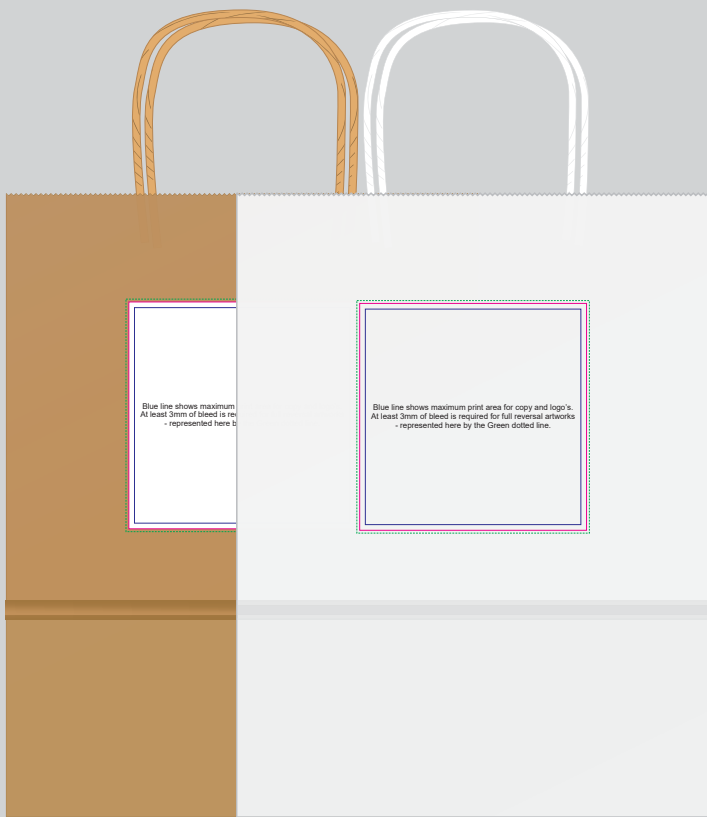

Order #
Proof #1
Date 00/00/00

Product Code : LL8289 - Kakadu Eco Kit
Description : Express Paper Bag, Eco Matador Pen & Survey Spiral notebook
Item Colour/s : Natural or White, Natural/Wheat Fibre, Natural
Quantity :
Decoration Type : Standard Label + Pad Print
Print Colour

Pen & notebook packed into bag

BELOW IS 25% OF ACTUAL SIZE

Maximum label size: 120mmL x 120mmH
Actual Print Size:
Pink line shows max label size and is not printed.
Printed onto a white label.

BELOW IS 50% OF ACTUAL SIZE

Maximum print area: 55mmL x 7mmH
Actual print size:

Maximum label size: 50mmL x 50mmH
Actual print size:
Printed on white label.
Pink border shows max label size and is not printed

PLEASE SEE NEXT PAGE...

Blue line shows
maximum print area
for copy and logo's.
At least 3mm of bleed
is required for full
reversal artworks
- represented here by
the Green dotted line.

Maximum label size: 50mmL x 50mmH
Actual print size:
Printed on white label.
Pink border shows max label size and is not printed