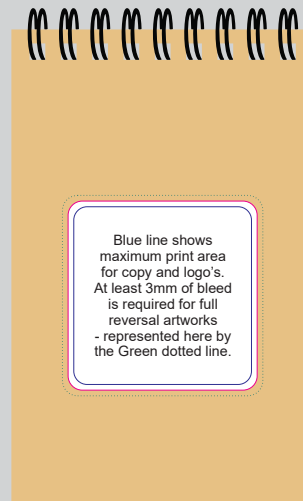

Pen & notebook packed into bag

BELOW IS 25% OF ACTUAL SIZE

Maximum label size: 120mmL x 120mmH
Actual Print Size:
Pink line shows max label size and is not printed.
Printed onto a white label.

BELOW IS 50% OF ACTUAL SIZE

Maximum print area: 55mmL x 7mmH
Actual print size:

Maximum label size: 50mmL x 50mmH
Actual print size:
Printed on white label.
Pink border shows max label size and is not printed

PLEASE SEE NEXT PAGE...

BELOW IS 50% OF ACTUAL SIZE

Maximum label size: 120mmL x 120mmH
Actual Print Size:
Pink line shows max label size and is not printed.
Printed onto a white label.

CAUTION

Cardboard base reduces ink coverage. Pantone colour matches not possible.
Imperfections in the surface of this item can occur due to the nature of the material

Blue line shows
maximum print area
for copy and logo's.
At least 3mm of bleed
is required for full
reversal artworks
- represented here by
the Green dotted line.

Maximum label size: 50mmL x 50mmH
Actual print size:
Printed on white label.
Pink border shows max label size and is not printed