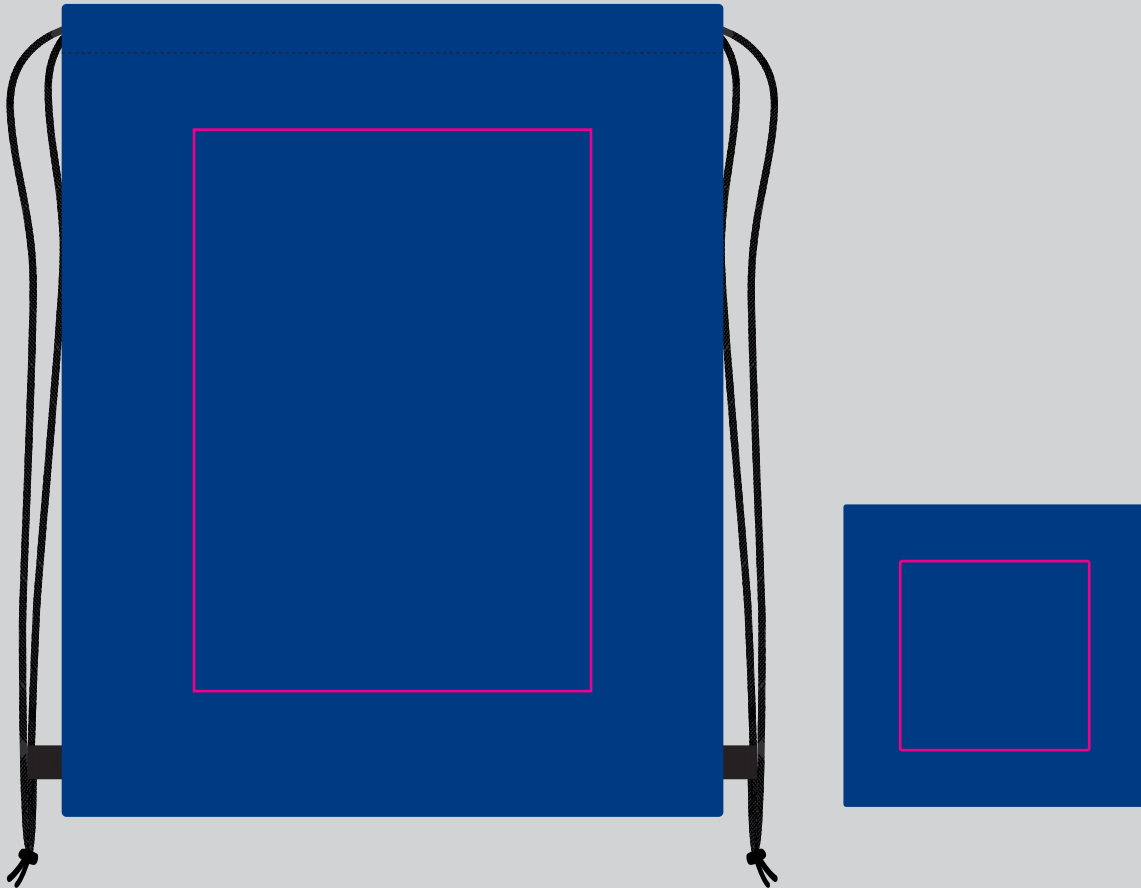

NUCOLOUR

On light coloured bags a slightly darker keyline may be noticeable on the finished decoration, due to the white layer underneath being slightly choked under the colour.

Cannot match to PMS, Metallic or Fluorescent colours.

JPG & TIFF FILES

All JPG & Tiff files must be at least 300 dpi at print size and saved in CMYK colour format.

Below is 25% of actual size

Maximum print area: 210mmL x 297mmH or Pouch 100mmL x 100mmH
Actual print size:

Pouches are incorporated into side of bag

BELOW IS 10% OF ACTUAL SIZE