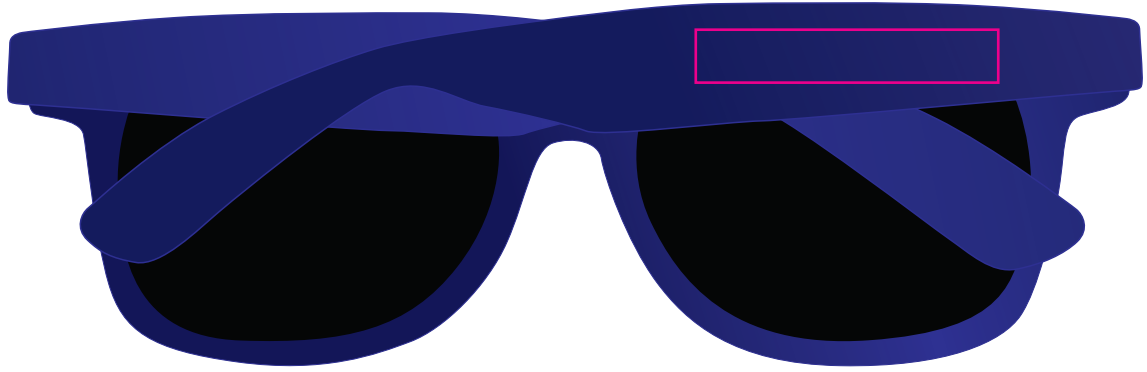

Drink bottle & sunglasses are packed into Backpack

BELOW IS 25% OF ACTUAL SIZE

BELOW IS 50% OF ACTUAL SIZE

BELOW IS 10% OF ACTUAL SIZE

Maximum print area: 210mmL x 297mmH or Pouch 100mmL x 100mmH
Actual print size:

BELOW IS 25% OF ACTUAL SIZE

Maximum print area: 30mmL x 70mmH
Actual print size:

Maximum print area: 40mmL x 7mmH
Actual print size:

BELOW IS 20% OF ACTUAL SIZE

NUCOLOUR

On light coloured bags a slightly darker keyline may be noticeable on the finished decoration, due to the white layer underneath being slightly choked under the colour.

Pouches are incorporated into side of bag

BELOW IS 10% OF ACTUAL SIZE

PLEASE SEE NEXT PAGE...

Full Colour Design - Showing at actual size

White Layer - Showing at actual size