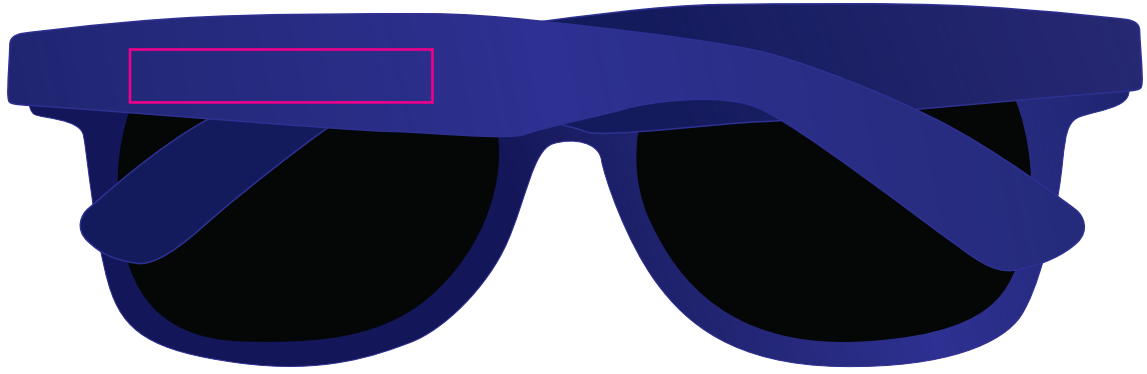

Drink bottle & sunglasses are packed into Backpack

BELOW IS 25% OF ACTUAL SIZE

BELOW IS 50% OF ACTUAL SIZE

BELOW IS 10% OF ACTUAL SIZE

Maximum print area: 210mmL x 297mmH or Pouch 100mmL x 100mmH
Actual print size:

BELOW IS 25% OF ACTUAL SIZE

Maximum print area: 30mmL x 70mmH
Actual print size:

Maximum print area: 40mmL x 7mmH
Actual print size:

BELOW IS 20% OF ACTUAL SIZE

NUCOLOUR

On light coloured bags a slightly darker keyline may be noticeable on the finished decoration, due to the white layer underneath being slightly choked under the colour.

Pouches are incorporated into side of bag

BELOW IS 10% OF ACTUAL SIZE

PLEASE SEE NEXT PAGE...

Full Colour Design - Showing at actual size

White Layer - Showing at actual size