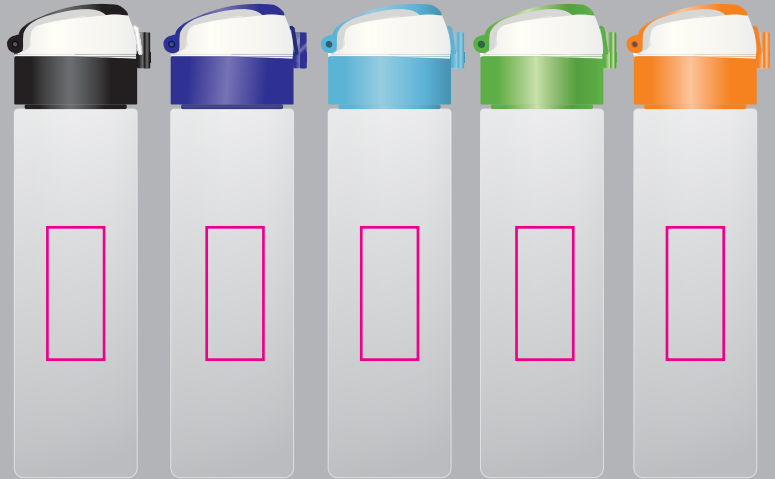

Drink bottle & sunglasses are packed into Backpack

BELOW IS 25% OF ACTUAL SIZE

BELOW IS 50% OF ACTUAL SIZE

BELOW IS 10% OF ACTUAL SIZE

Maximum print area: 210mmL x 297mmH or Pouch 100mmL x 100mmH
Actual print size:

BELOW IS 25% OF ACTUAL SIZE

Maximum print area: 30mmL x 70mmH
Actual print size:

Maximum print area: 40mmL x 7mmH
Actual print size:

BELOW IS 20% OF ACTUAL SIZE

NUCOLOUR

On light coloured bags a slightly darker keyline may be noticeable on the finished decoration, due to the white layer underneath being slightly choked under the colour.