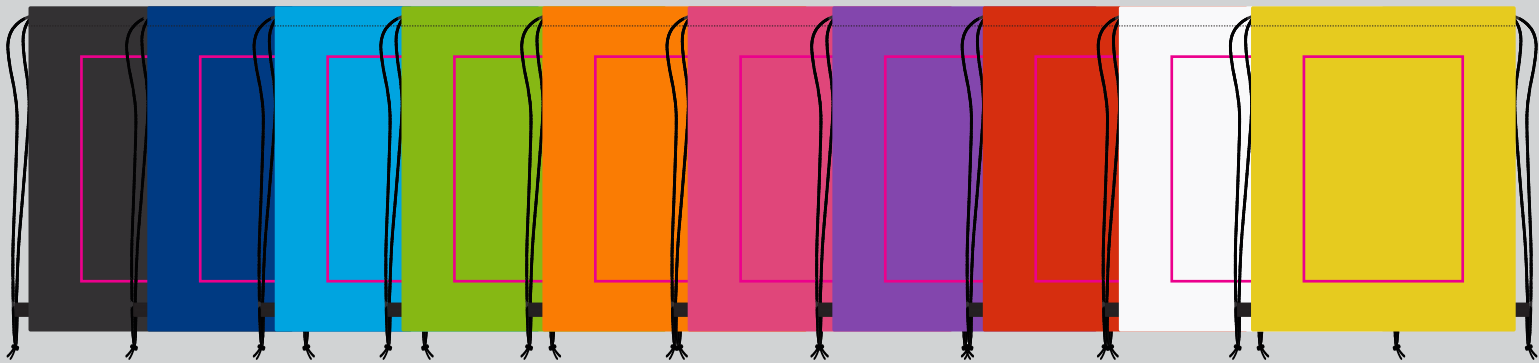

BELOW IS 25% OF ACTUAL SIZE

Maximum print area: 30mmL x 70mmH
Actual print size:

Maximum print area: 40mmL x 7mmH
Actual print size:

BELOW IS 20% OF ACTUAL SIZE

NUCOLOUR

On light coloured bags a slightly darker keyline may be noticeable on the finished decoration, due to the white layer underneath being slightly choked under the colour.

Pouches are incorporated into side of bag

BELOW IS 10% OF ACTUAL SIZE

PLEASE SEE NEXT PAGE...

Full Colour Design - Showing at actual size

White Layer - Showing at actual size