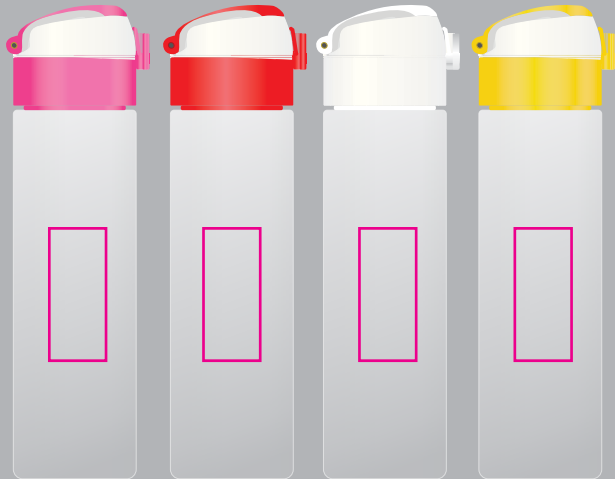

Drink bottle & sunglasses are packed into Backpack

BELOW IS 25% OF ACTUAL SIZE

BELOW IS 50% OF ACTUAL SIZE

BELOW IS 10% OF ACTUAL SIZE

Maximum print area: 210mmL x 297mmH or Pouch 100mmL x 100mmH
Actual print size:

BELOW IS 25% OF ACTUAL SIZE

Maximum print area: 30mmL x 70mmH
Actual print size:

Maximum print area: 40mmL x 7mmH
Actual print size:

BELOW IS 20% OF ACTUAL SIZE

NUCOLOUR

On light coloured bags a slightly darker keyline may be noticeable on the finished decoration, due to the white layer underneath being slightly choked under the colour.