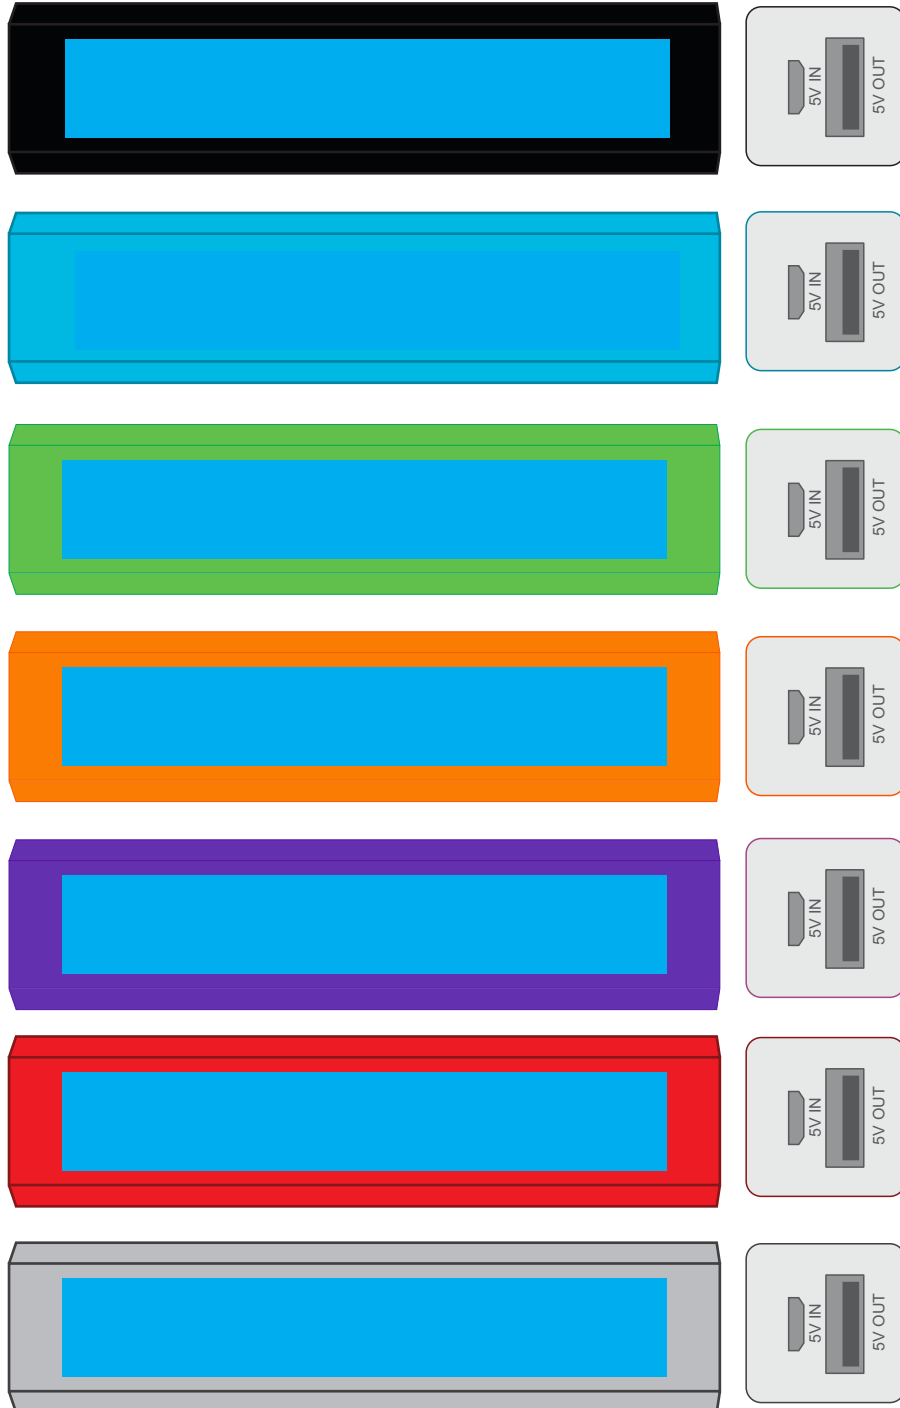

LI9109 Aluminium Velocity Mobile Phone Power Bank

PLEASE NOTE:

Colour of Aluminium casing can vary 10% plus or minus within the same shipment and is considered acceptable.

Direct digital designs are printed in CMYK.
Pantone colours will be produced in the closest CMYK colour match possible.

Maximum print area: 80mmL x 13mmH

Actual print size: