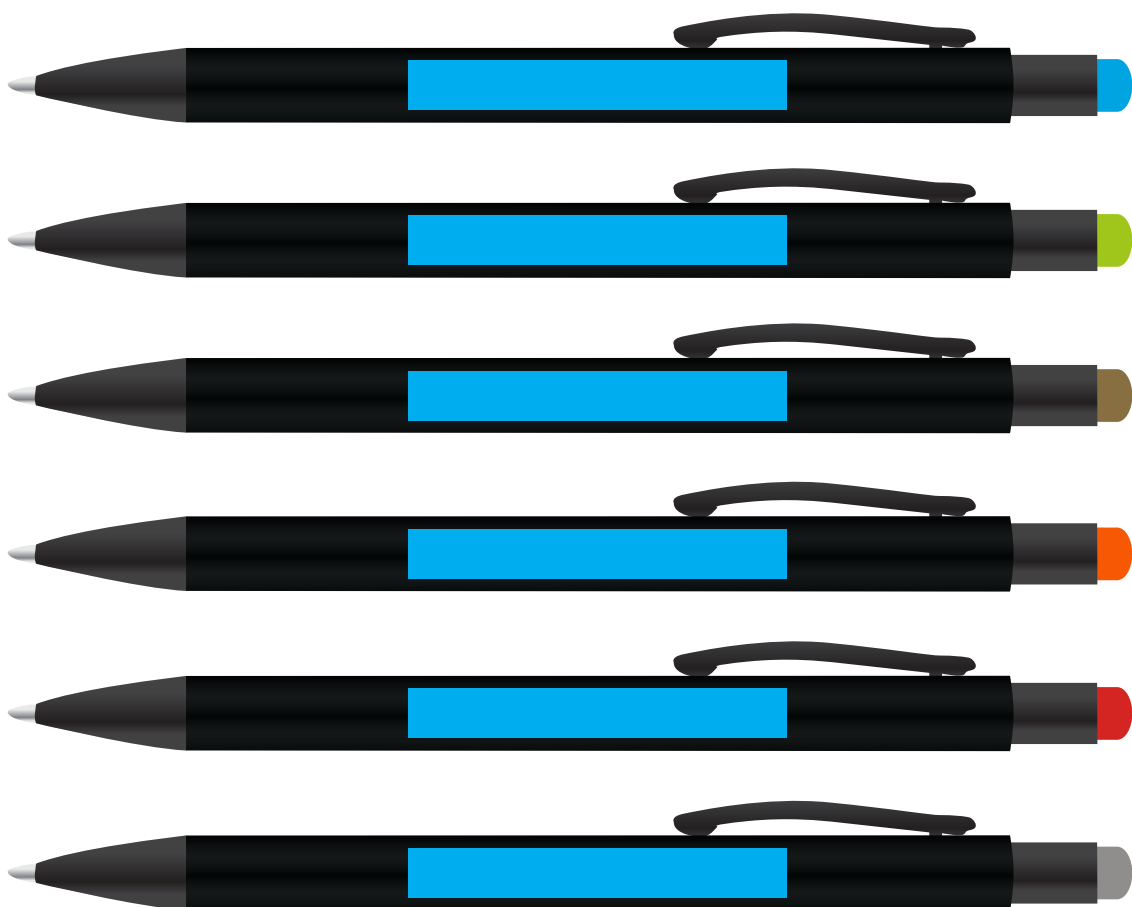

LI3280 Opal Stylus Pen

Direct digital designs are printed in CMYK.
Pantone colours will be produced in the closest CMYK colour match possible.

Maximum print area: 50mmL x 6.5mmH
Actual print size:

PLEASE SEE NEXT PAGE...