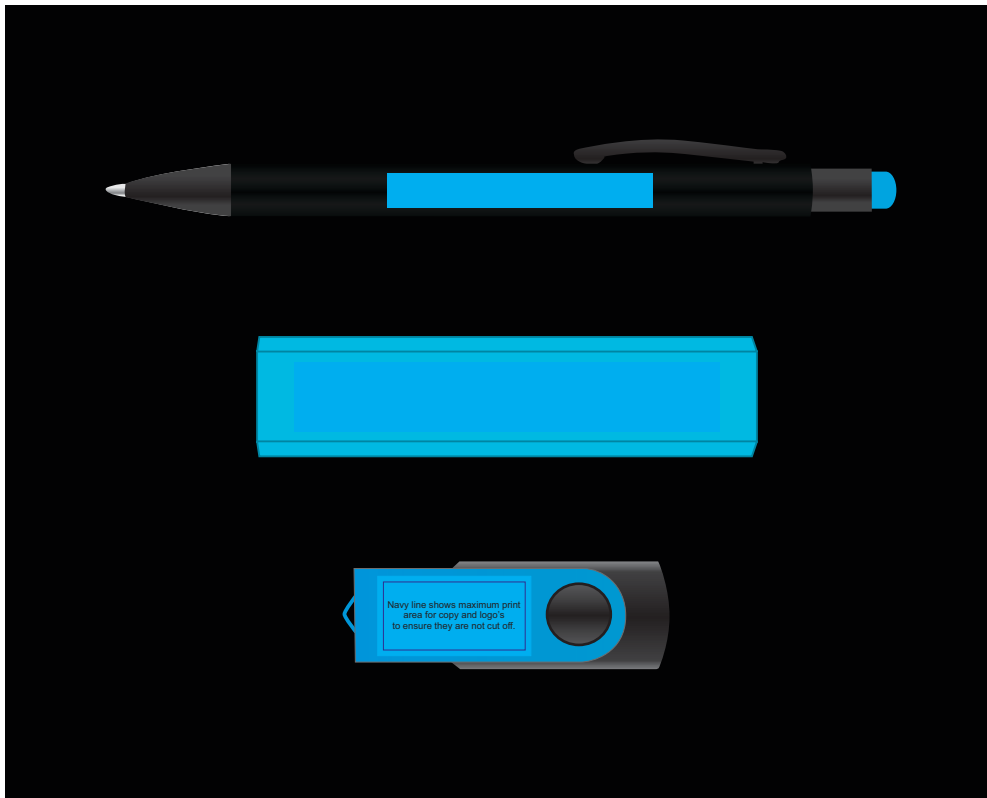

ARTWORK FOR APPROVAL

IMPORTANT: This drawing is for approximate print positional purposes only. It is not intended to be an exact scale or detailed representation of the product. Colour proofs are to be used as a guide only and not a true representation of true product or print colour. If item colours are important, order a sample from our current shipment.

Order #
Proof #1
Date 00/00/00

Product Code : LL8280
Description : Voyager Gift Set - Opal Pen, Velocity Power Bank, Swivel Flash Drive
Item Colour/s :
Quantity :
Decoration Type : Direct Digital

Standard Inclusions

☒ Micro USB Cable

BELOW IS 75% OF ACTUAL SIZE

Example of the product inside the black gift box

PLEASE SEE NEXT PAGE...

INTERNAL USE ONLY

INT:

QC Code:	New Pte # _____	Info:	MSDS-DG	Ctns: _____	Wt(kg): _____
PP:	Prt Int: _____	Prep:	Q: _____	D: _____	
Rpt Ord:	Rpt Pte # _____	Cat:	S: _____	Ctns: _____	Wt(kg): _____
Split: Y/N	Mach: _____	U/P Int: _____	R/P Int: _____	E: _____	D: _____
Courier:			R: _____	Total Wt(kg): _____