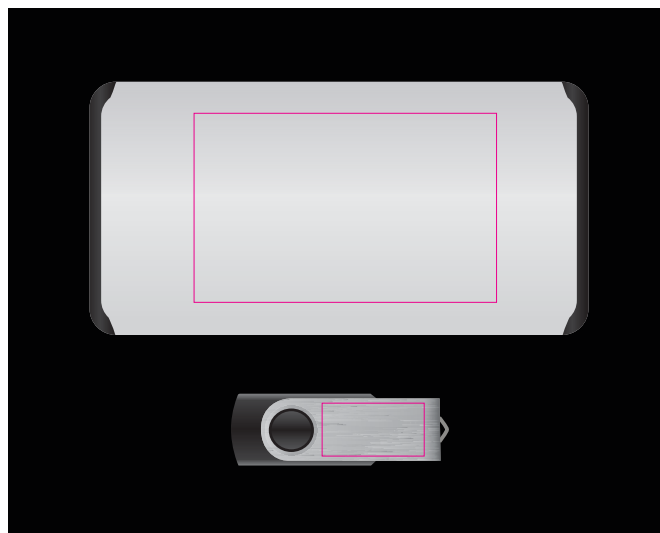

BELOW IS 50% OF ACTUAL SIZE

Example of the product inside the black gift box

PLEASE SEE NEXT PAGE...

INTERNAL USE ONLY

INT:

QC Code:	New Pte # _____	Info:	Q: _____	Ctns: _____	Wt(kg): _____
PP:	Prt Int: _____	Prep:	S: _____	D: _____	
Rpt Ord:	Rpt Pte # _____	Cat:	E: _____	Ctns: _____	Wt(kg): _____
Split: Y/N	Mach: _____	U/P Int: _____	R/P Int: _____	R: _____	D: _____
Courier:					Total Wt(kg): _____