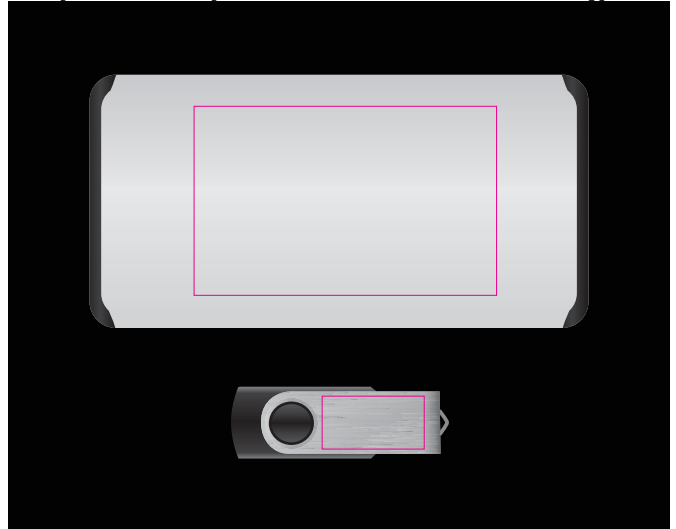

## LASER ENGRAVING

Background colour is silver after laser engraving and will appear subtle.

### BELOW IS 50% OF ACTUAL SIZE

Example of the product inside the black gift box

Metallic Silver or Gold print recommended

Example of the product inside the black gift box

Maximum print area: 60mmL x 60mmH  
Actual print size: