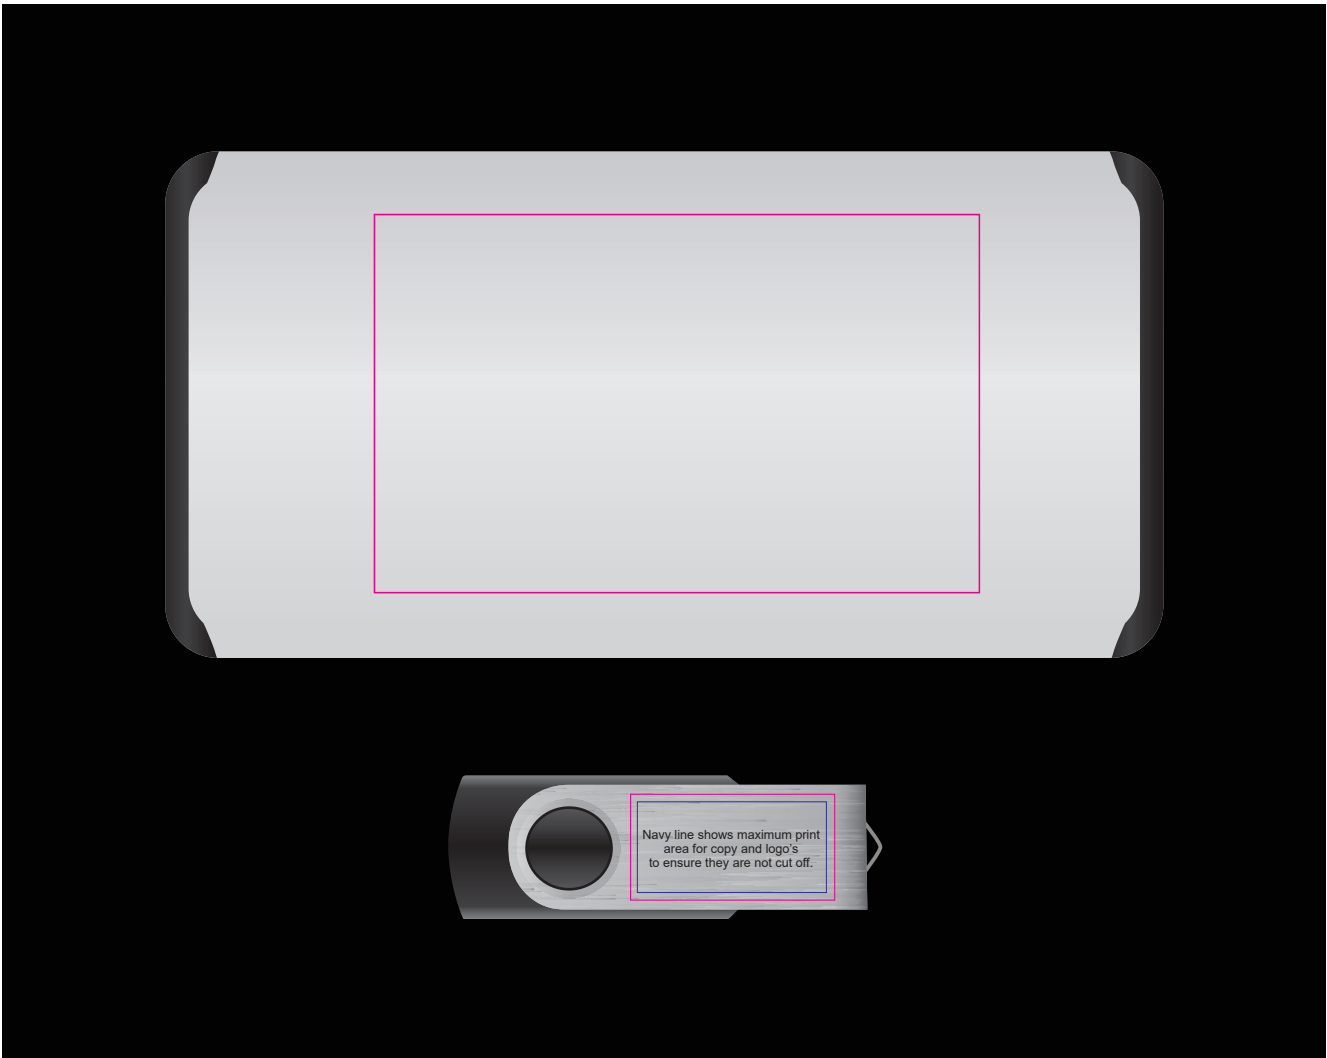

## BELOW IS 50% OF ACTUAL SIZE

**Metallic Silver or Gold print recommended**

**Example of the product inside the black gift box**

Maximum print area: 60mmL x 60mmH  
Actual print size:

**PLEASE SEE NEXT PAGE...**

# LL9600 Swivel USB Flash Drive

Maximum print area: 27mmL x 14mmH  
Actual print size:

PLEASE SEE NEXT PAGE...

Maximum print area: 60mmL x 60mmH  
Actual print size: