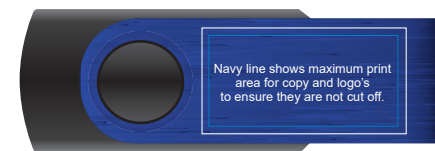

LL9600 Swivel USB Flash Drive

Maximum print area: 27mmL x 14mmH
Actual print size:

PLEASE SEE NEXT PAGE...