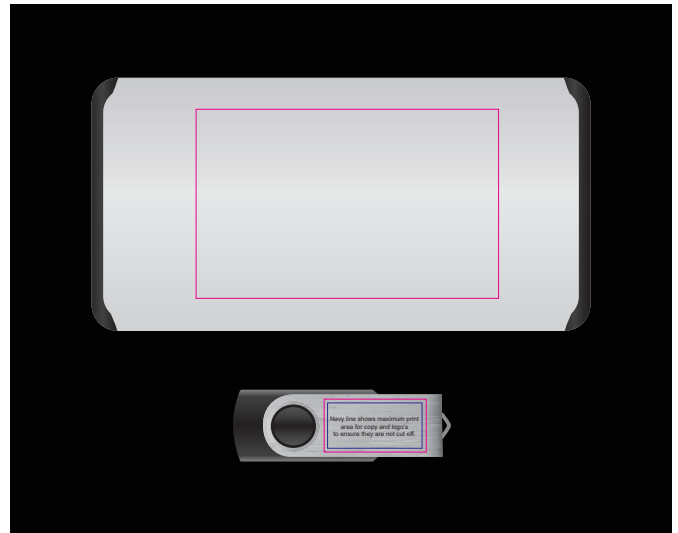

Order #  
Proof #1  
Date 00/00/0000

**Product Code** : LL8276 - LL9204, LL9600, LL826  
**Description** : Jewel Gift Set - Matrix Power Bank & Swivel Flash Drive  
**Item Colour/s** : Silver, Black  
**Quantity** :  
**Decoration Type** : 4CP Digital Print (Power Bank & Flash Drive) & Pad (Gift Box)  
**Print Colour**

## BELOW IS 50% OF ACTUAL SIZE

**Metallic Silver or Gold print recommended**

**Example of the product inside the black gift box**

Maximum print area: 60mmL x 60mmH  
Actual print size:

**PLEASE SEE NEXT PAGE...**