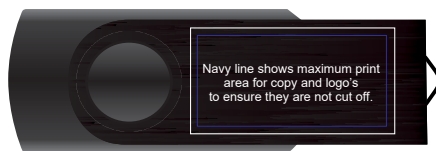

LL9600 Swivel USB Flash Drive

Maximum print area: 27mmL x 14mmH
Actual print size:

PLEASE SEE NEXT PAGE...