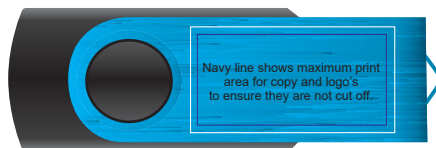

LL9600 Swivel USB Flash Drive

Maximum print area: 27mmL x 14mmH
Actual print size:

PLEASE SEE NEXT PAGE...