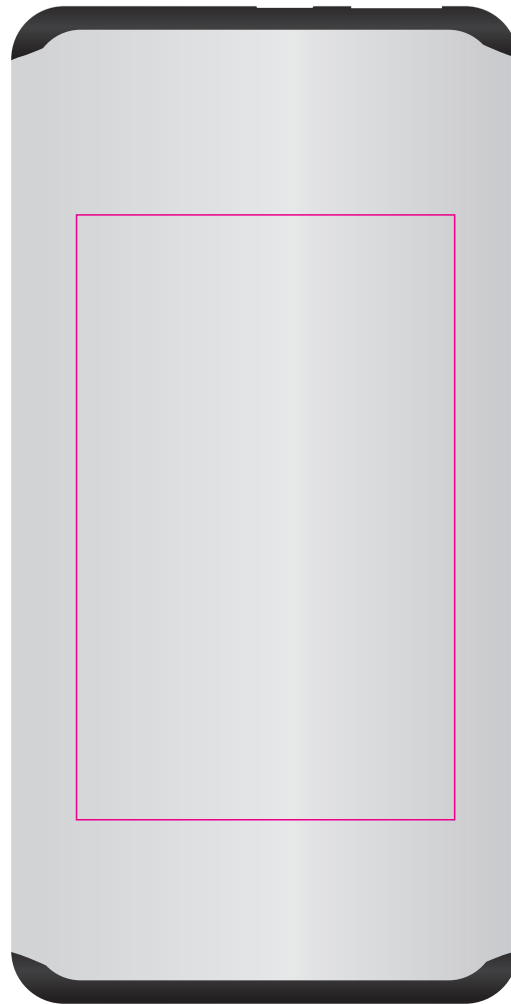

## BELOW IS 50% OF ACTUAL SIZE

**Metallic Silver or Gold print recommended**

**Example of the product inside the black gift box**

Maximum print area: 60mmL x 60mmH  
Actual print size:

**PLEASE SEE NEXT PAGE...**

# LI9204 Matrix Power Bank

Back

Front - USB END

Back

Front - USB END

Maximum print area: 80mmL x 50mmH  
Actual print size:

# LL9600 Swivel USB Flash Drive

Maximum print area: 27mmL x 14mmH  
Actual print size:

PLEASE SEE NEXT PAGE...

Maximum print area: 60mmL x 60mmH  
Actual print size: