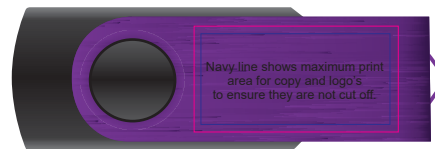

## BELOW IS 50% OF ACTUAL SIZE

**Metallic Silver or Gold print recommended**

**Example of the product inside the black gift box**

Maximum print area: 60mmL x 60mmH  
Actual print size:

**PLEASE SEE NEXT PAGE...**

# LI9204 Matrix Power Bank

Back

Front - USB END

Back

Front - USB END

Maximum print area: 80mmL x 50mmH  
Actual print size:

# LL9600 Swivel USB Flash Drive

Maximum print area: 27mmL x 14mmH  
Actual print size:

PLEASE SEE NEXT PAGE...

Maximum print area: 60mmL x 60mmH  
Actual print size: