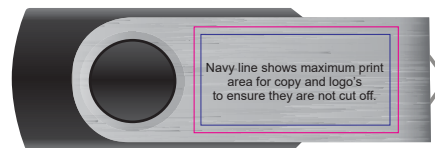

# LI9204 Matrix Power Bank

Back

Front - USB END

Back

Front - USB END

Maximum print area: 80mmL x 50mmH  
Actual print size:

# LL9600 Swivel USB Flash Drive

Maximum print area: 27mmL x 14mmH  
Actual print size:

PLEASE SEE NEXT PAGE...

Maximum print area: 60mmL x 60mmH  
Actual print size: