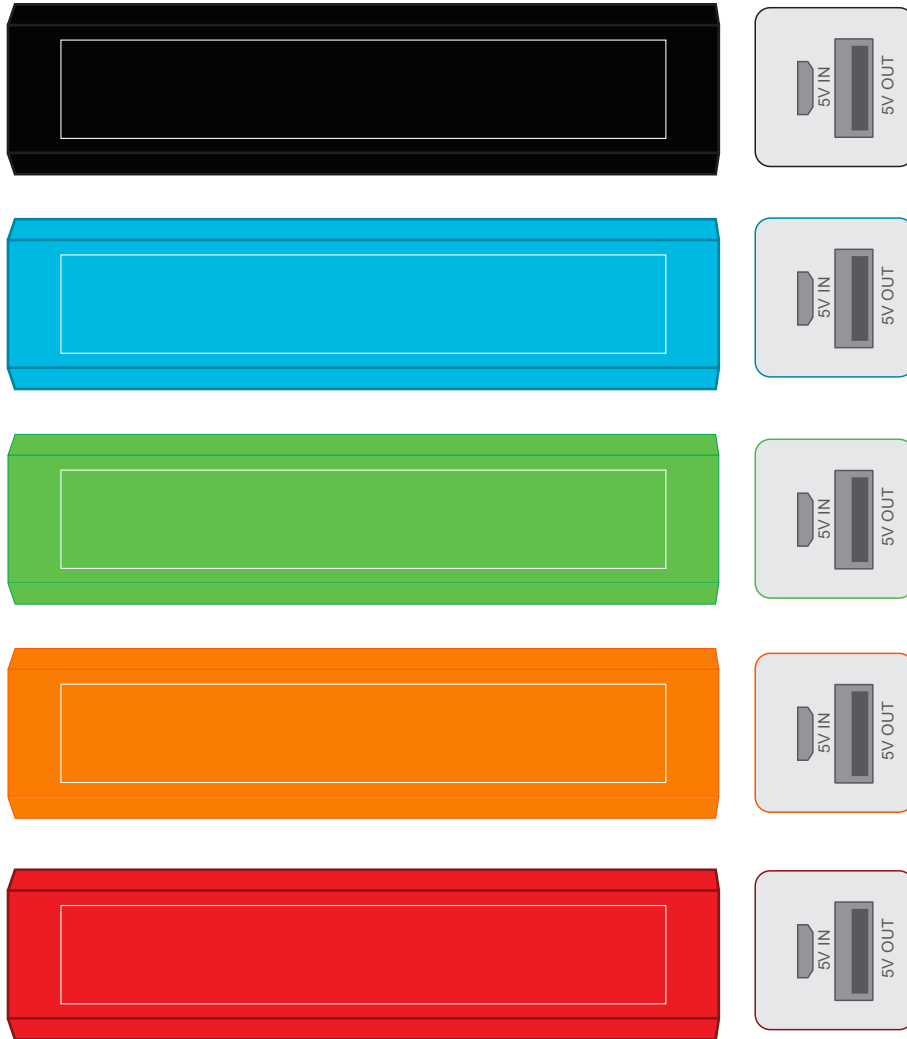

LL9109 Aluminium Velocity Mobile Phone Power Bank

LASER ENGRAVING

This product laser engraves White/Light Grey

Maximum print area: 80mmL x 13mmH
Actual print size: