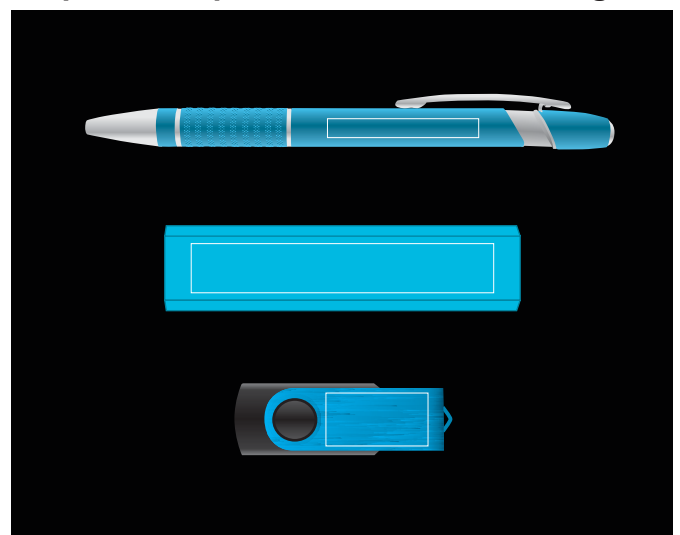

## BELOW IS 50% OF ACTUAL SIZE

**Metallic Silver or Gold print recommended**

**Example of the product inside the black gift box**

Maximum print area: 60mmL x 60mmH  
Actual print size:

**PLEASE SEE NEXT PAGE...**