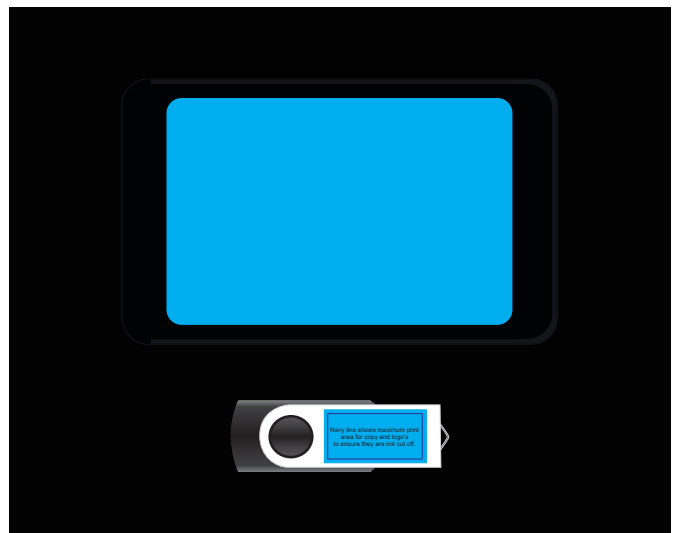

Standard Inclusions

- Micro USB Cable

DIGITAL DIRECT: This item is digitally printed in CMYK.
If pantone colour matching is important we require you to provide specific PMS colours, and we will produce closest CMYK colour match possible (to CP equivalent of coated pantone colours - perfect colour match not guaranteed). Vector art is required for colour matching. We are unable to edit colours in rasterized images. Print colours may be altered in appearance if placed on a strong colour background.

BELOW IS 50% OF ACTUAL SIZE

Metallic Silver or Gold print recommended

Example of the product inside the black gift box

Maximum print area: 60mmL x 60mmH
Actual print size:

PLEASE SEE NEXT PAGE...

INTERNAL USE ONLY