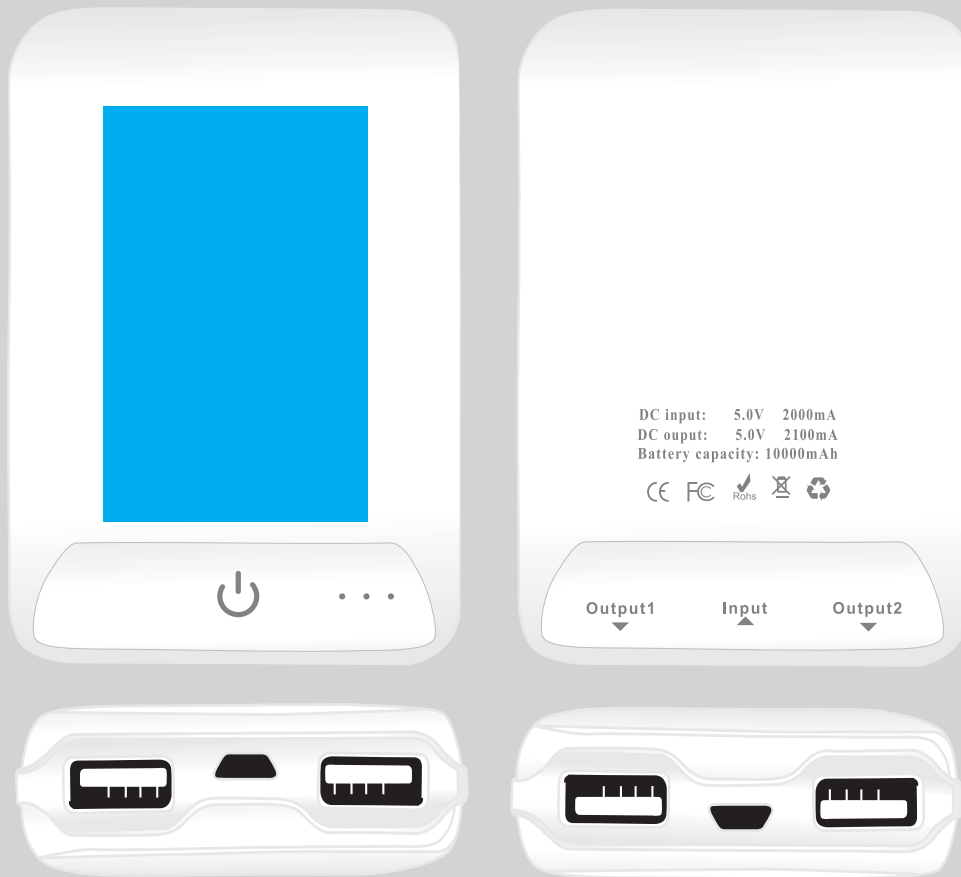

LL91112 Photon Power Bank

Maximum print area: Front: 35mmL x 55mmH
Actual print size: