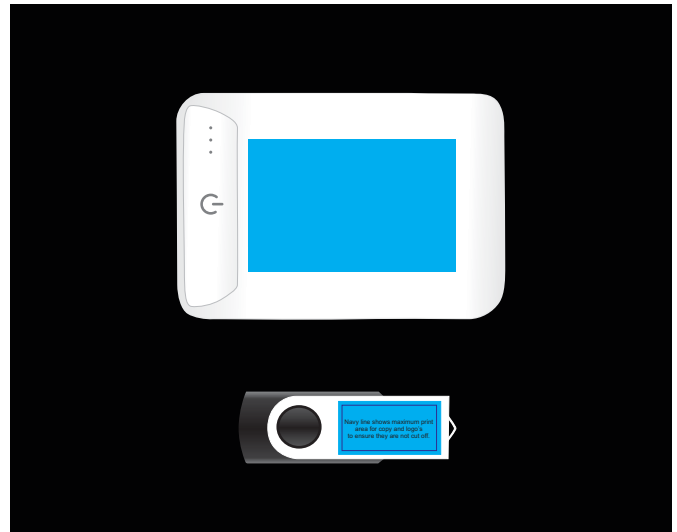

Order #
Proof #1
Date 00/00/00

Product Code : LL8268
Description : Superior Gift Set - Photon Power Bank & Swivel Flash Drive
Item Colour/s : White
Quantity :
Decoration Type : Digital Direct (Power Bank & Flash Drive) & Pad (Gift box)
Print Colour

Standard Inclusions

Dual Micro USB / 8 Pin 50cm Cable

DIGITAL DIRECT: This item is digitally printed in CMYK. If pantone colour matching is important we require you to provide specific PMS colours, and we will produce closest CMYK colour match possible (to CP equivalent of coated pantone colours - perfect colour match not guaranteed). Vector art is required for colour matching. We are unable to edit colours in rasterized images. Print colours may be altered in appearance if placed on a strong colour background.

BELOW IS 50% OF ACTUAL SIZE

Metallic Silver or Gold print recommended

Example of the product inside the black gift box

Maximum print area: 60mmL x 60mmH
Actual print size:

PLEASE SEE NEXT PAGE...

INTERNAL USE ONLY