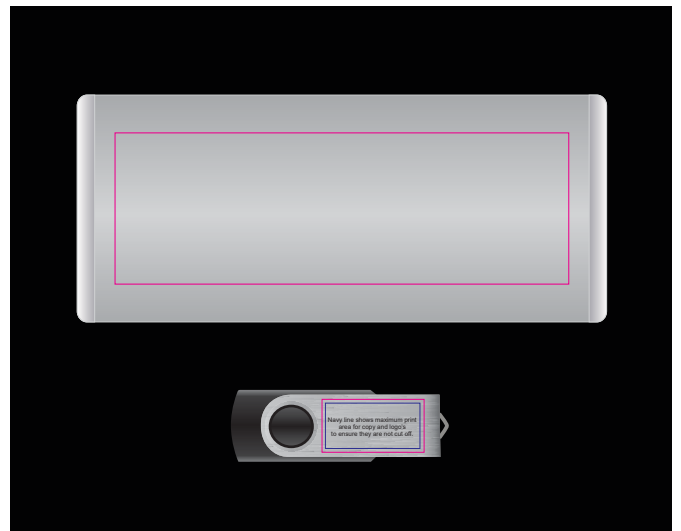

Order #
Proof #1
Date 00/00/00

Product Code : LL8266 - LL9203, LL9600, LL826
Description : Embark Gift Set - Polaris Power Bank & Swivel Flash Drive
Item Colour/s : Black, Silver
Quantity :
Decoration Type : Digital Direct (Power Bank & Flash Drive) & Pad (Gift box)
Print Colour

Direct digital designs are printed in CMYK.
Pantone colours will be produced in the closest CMYK colour match possible.

BELOW IS 50% OF ACTUAL SIZE

Metallic Silver or Gold print recommended

Example of the product inside the black gift box

Maximum print area: 60mmL x 60mmH
Actual print size:

PLEASE SEE NEXT PAGE...

INTERNAL USE ONLY

INT:

QC Code:	New Pte # _____	Info:	Q: _____	Ctns: _____	Wt(kg): _____
PP:	Prt Int: _____	Prep:	S: _____	D: _____	
Rpt Ord:	Rpt Pte # _____	Cat:	E: _____	Ctns: _____	Wt(kg): _____
Split: Y/N	Mach: _____	U/P Int: _____	R/P Int: _____	R: _____	D: _____
Courier:					Total Wt(kg): _____