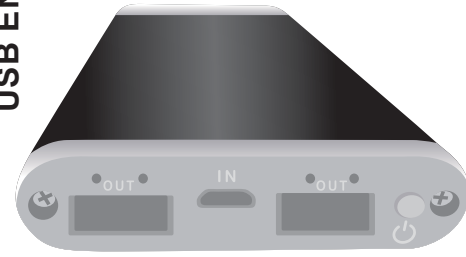

LL9203 Polaris Power Bank

USB END

USB END

Maximum print area: 120mmL x 40mmH
Actual print size:

LL9600 Swivel USB Flash Drive

Maximum print area: 27mmL x 14mmH
Actual print size:

PLEASE SEE NEXT PAGE...