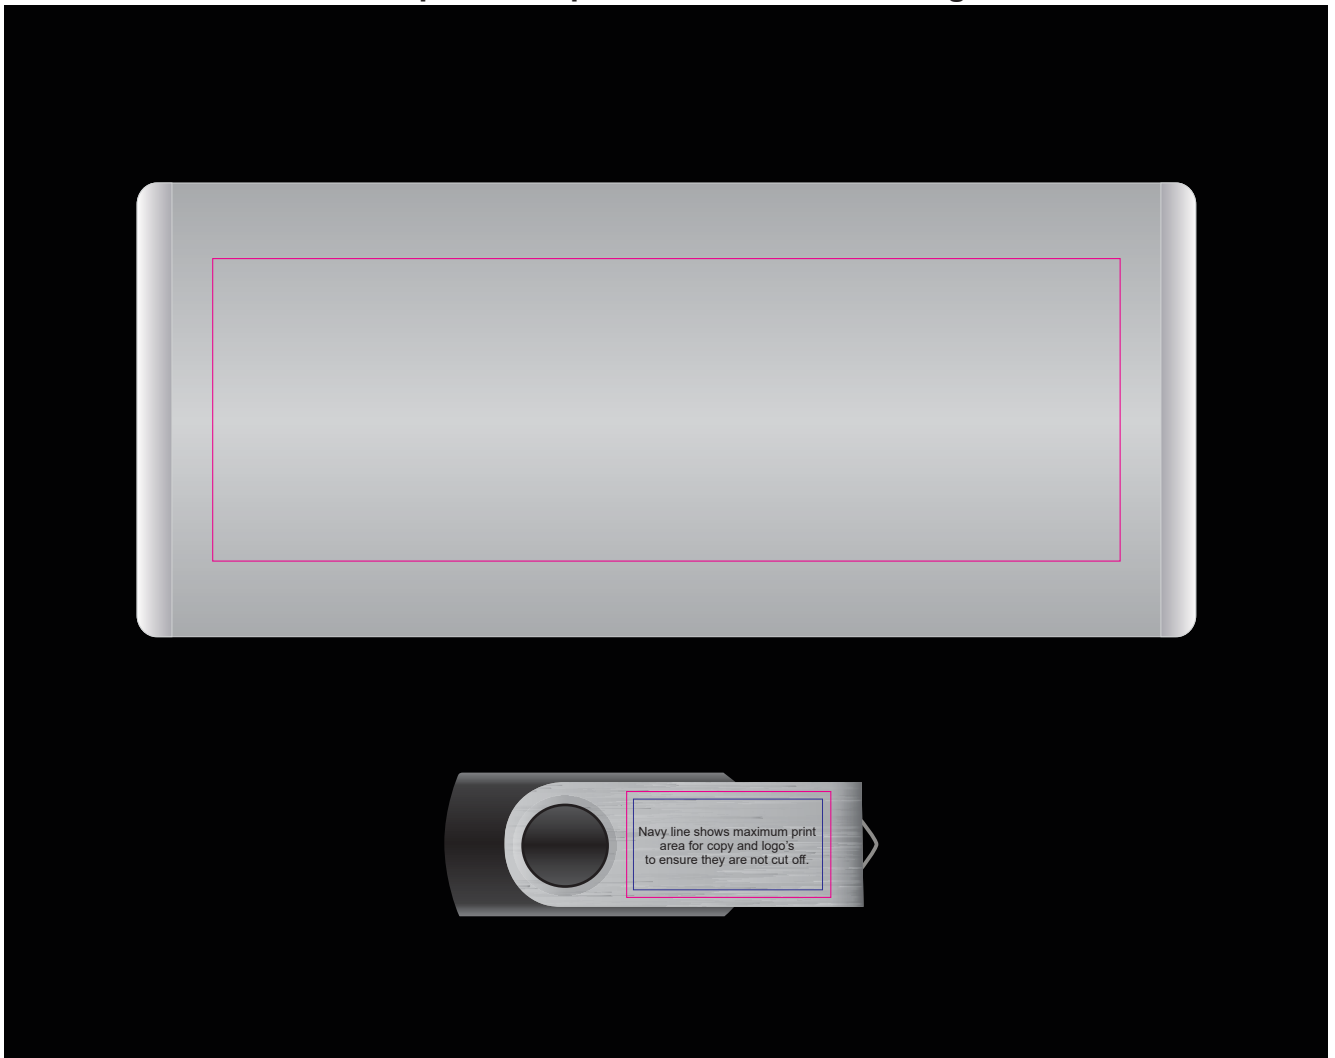

Example of the product inside the black gift box

PLEASE SEE NEXT PAGE...

INTERNAL USE ONLY

INT:

QC Code:	New Pte # _____	Info:	Q: _____	Ctns: _____	Wt(kg): _____
PP:	Prt Int: _____	Prep:	S: _____	D: _____	
Rpt Ord:	Rpt Pte # _____	Cat:	E: _____	Ctns: _____	Wt(kg): _____
Split: Y/N	Mach: _____	U/P Int: _____	R/P Int: _____	R: _____	D: _____
Courier:					Total Wt(kg): _____