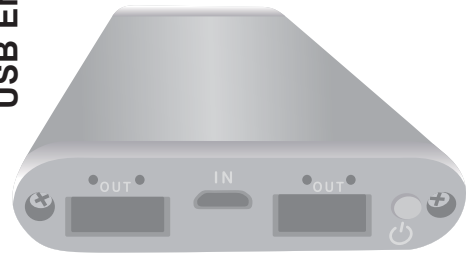

LL9203 Polaris Power Bank

USB END

USB END

Maximum print area: 120mmL x 40mmH
Actual print size:

LL9600 Swivel USB Flash Drive

Maximum print area: 27mmL x 14mmH
Actual print size:

PLEASE SEE NEXT PAGE...