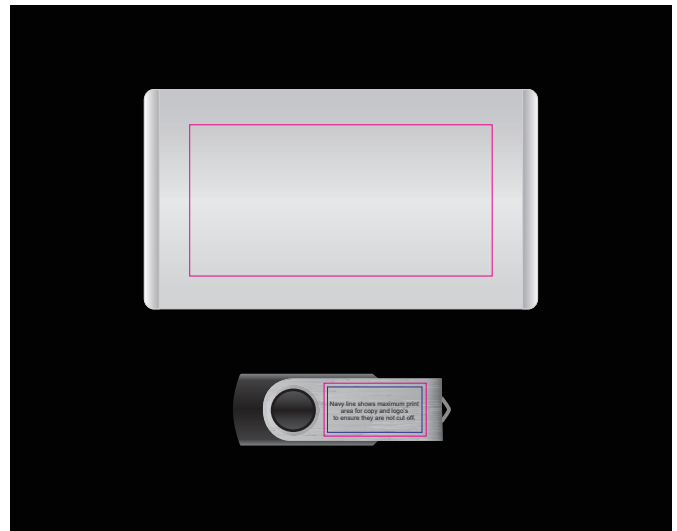

Maximum print area: 60mmL x 60mmH
Actual print size:

Example of the product inside the black gift box