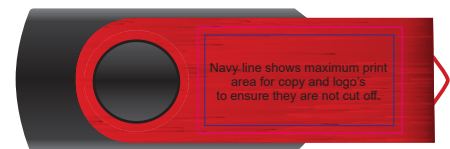

LL9202 Vega Power Bank

USB END

USB END

Maximum print area: 80mmL x 40mmH
Actual print size:

LL9600 Swivel USB Flash Drive

Navy line shows maximum print area for copy and logo's to ensure they are not cut off.

Navy line shows maximum print area for copy and logo's to ensure they are not cut off.

Navy line shows maximum print area for copy and logo's to ensure they are not cut off.

Navy line shows maximum print area for copy and logo's to ensure they are not cut off.