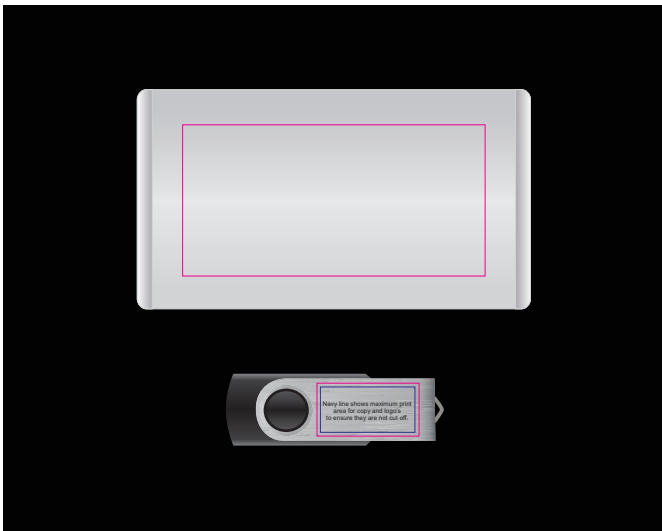

Order #
Proof #1
Date 00/00/00

Product Code : LL8265 - LL9202, LL9600, LL826
Description : Gateway Gift Set - Vega Power Bank & Swivel Flash Drive + Sleeve
Item Colour/s : Black, Silver
Quantity :
Decoration Type : Digital Direct Power Bank & Flash Drive + Digital Sleeve
Print Colour

Digitally printed Sleeve
 Below is approx 30% of size

BELOW IS 50% OF ACTUAL SIZE

Example of the product inside the black gift box

Maximum print area: 170mmL x 396mmH
 Actual print size:

PLEASE SEE NEXT PAGE...

LL9202 Vega Power Bank

USB END

USB END

Maximum print area: 80mmL x 40mmH
Actual print size:

LL9600 Swivel USB Flash Drive

Navy line shows maximum print area for copy and logo's to ensure they are not cut off.

Navy line shows maximum print area for copy and logo's to ensure they are not cut off.

Navy line shows maximum print area for copy and logo's to ensure they are not cut off.

Navy line shows maximum print area for copy and logo's to ensure they are not cut off.