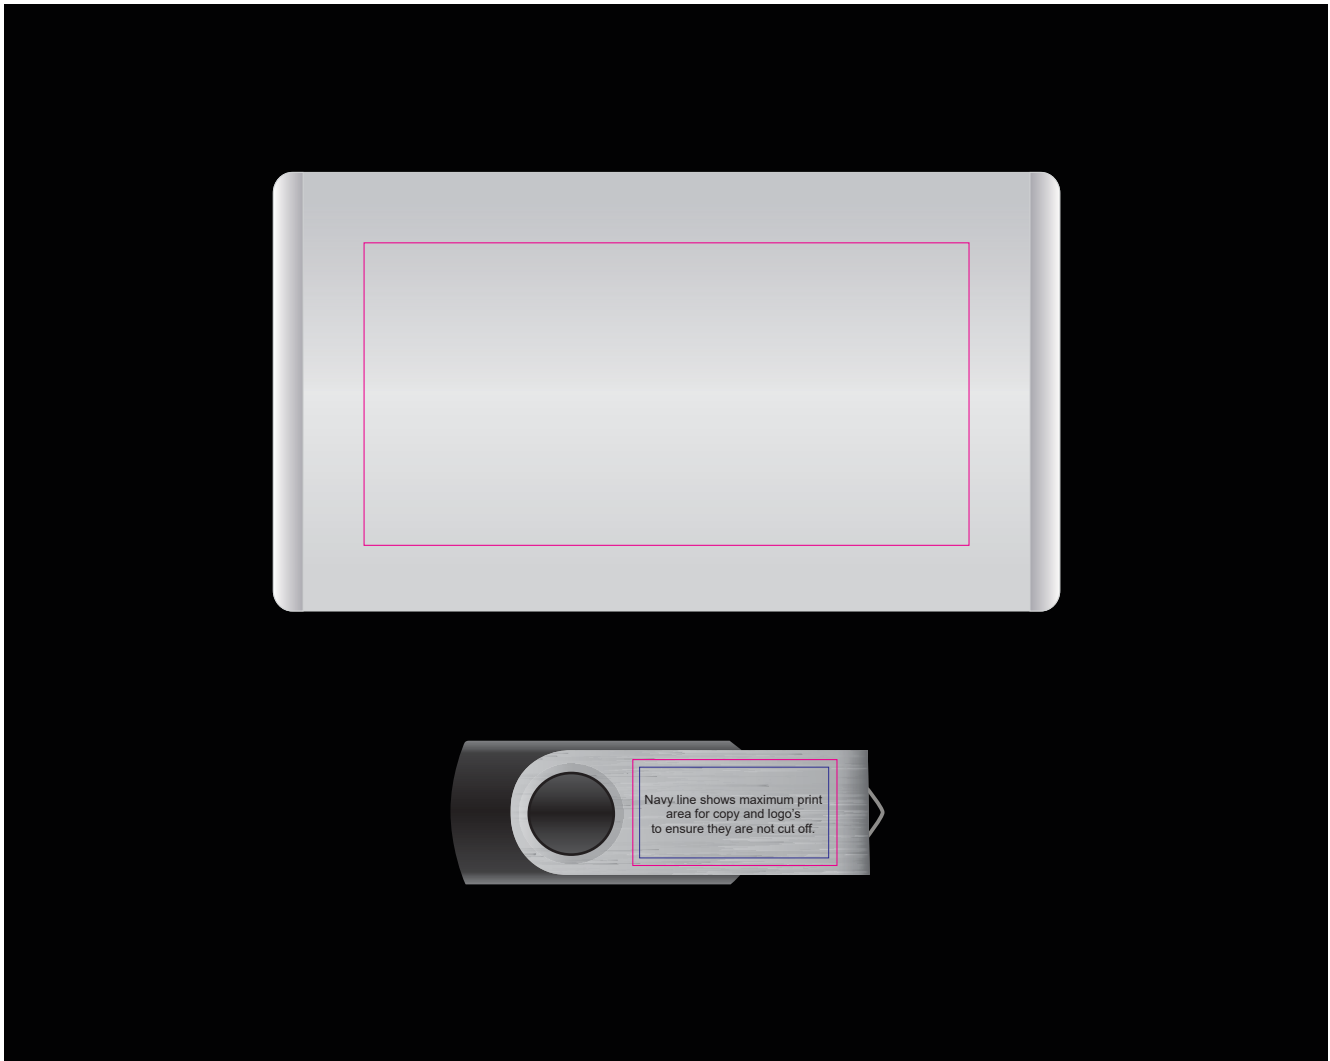

Example of the product inside the black gift box

PLEASE SEE NEXT PAGE...

INTERNAL USE ONLY

INT:

QC Code:	New Pte # _____	Info:	Q: _____	Ctns: _____	Wt(kg): _____
PP:	Prt Int: _____	Prep:	S: _____	D: _____	
Rpt Ord:	Rpt Pte # _____	Cat:	E: _____	Ctns: _____	Wt(kg): _____
Split: Y/N	Mach: _____	U/P Int: _____	R/P Int: _____	R: _____	D: _____
Courier:					Total Wt(kg): _____