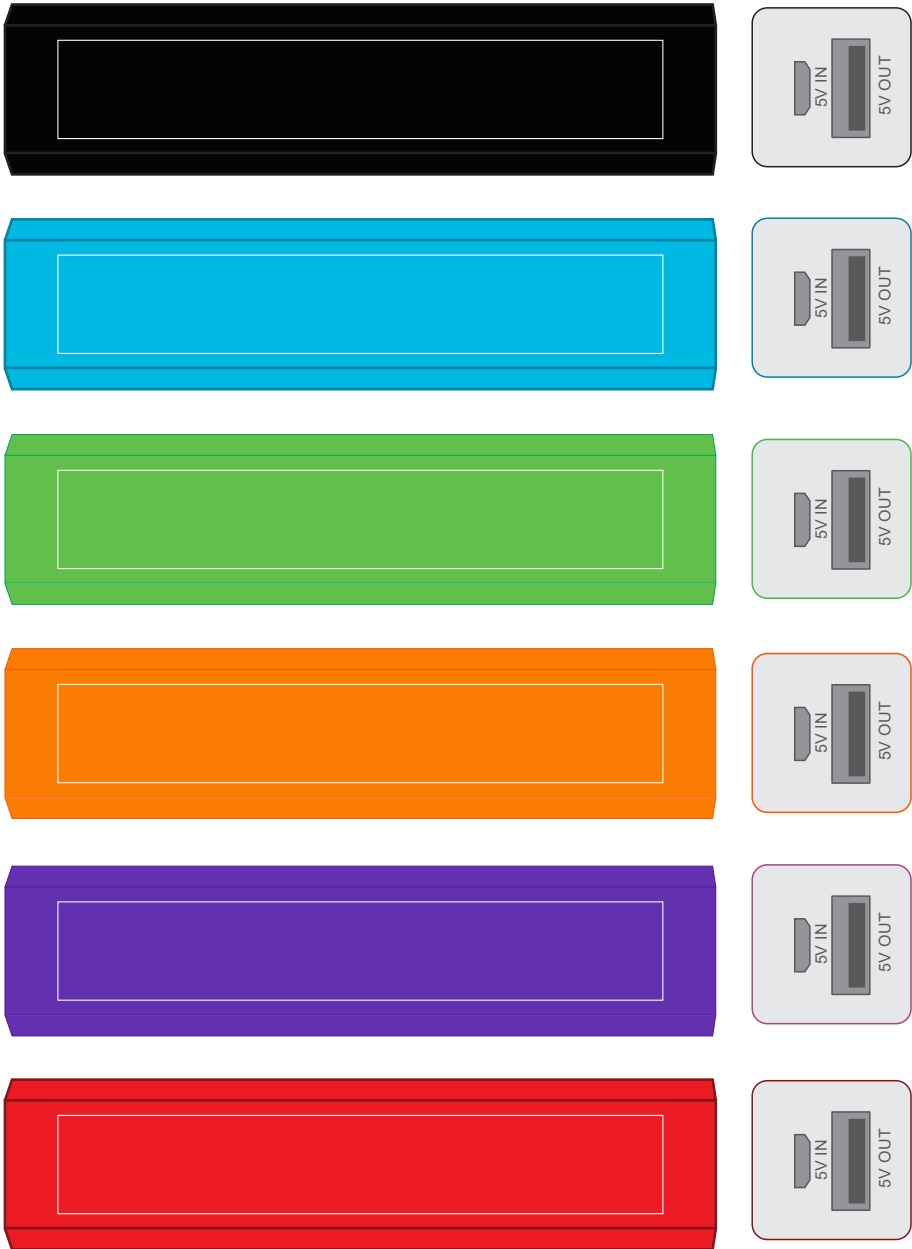

### LL3294 Titan Ballpoint Pen

Maximum print area: 55mmL x 5mmH  
Actual print size:

### LL9600 Swivel USB Flash Drive

Maximum print area: 27mmL x 14mmH  
Actual print size:

PLEASE SEE NEXT PAGE...

Direct digital designs are printed in CMYK.  
Pantone colours will be produced in the closest CMYK colour match possible.

### LL9109 Aluminium Velocity Mobile Phone Power Bank

Maximum print area: 80mmL x 13mmH  
Actual print size:

**Metallic Silver or Gold print recommended**

Maximum print area: 60mmL x 60mmH  
Actual print size:

**Example of the product inside the black gift box**