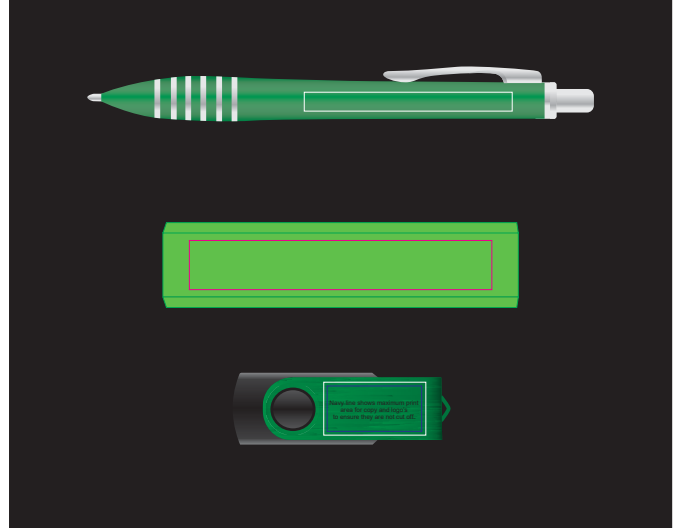

Order #  
Proof #1  
Date 00/00/00

**Product Code** : LL8262 - LL3294, LL9600, LL9109, LL826  
**Description** : Chic Gift Set - Titan Pen, Velocity Power Bank, Swivel Flash Drive  
**Item Colour/s** : Black, Blue, Green, Orange, Purple & Red  
**Quantity** :  
**Decoration Type** : Digital Direct (Pen & Flash Drive) & Pad (Gift box)  
**Print Colour**

### BELOW IS 50% OF ACTUAL SIZE

Example of the product inside the black gift box

**PLEASE SEE NEXT PAGE...**