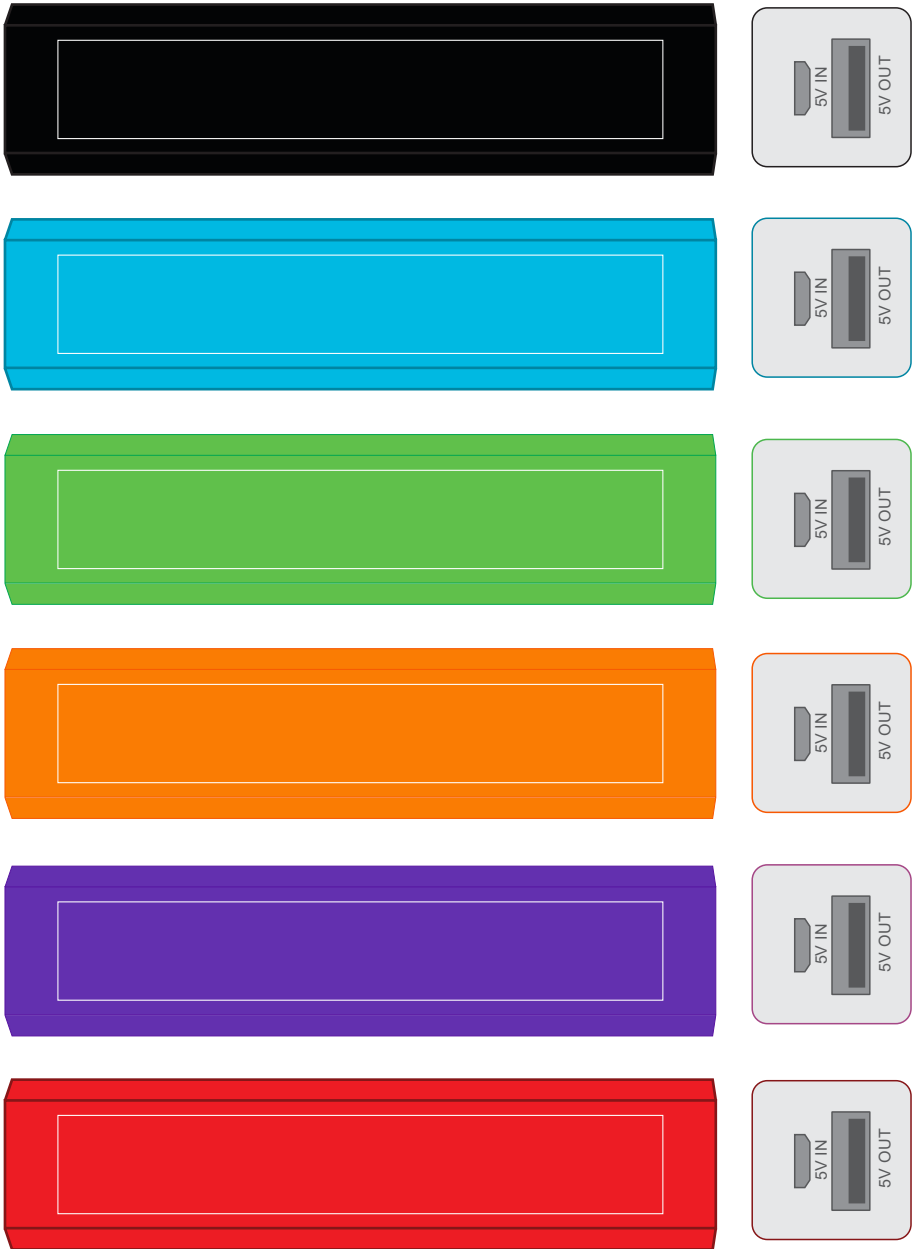

Direct digital designs are printed in CMYK.
Pantone colours will be produced in the closest CMYK colour match possible.

LL3294 Titan Ballpoint Pen

Maximum print area: 55mmL x 5mmH
Actual print size:

LL9600 Swivel USB Flash Drive

Maximum print area: 27mmL x 14mmH
Actual print size:

PLEASE SEE NEXT PAGE...

Direct digital designs are printed in CMYK.
Pantone colours will be produced in the closest CMYK colour match possible.

LL9109 Aluminium Velocity Mobile Phone Power Bank

Maximum print area: 80mmL x 13mmH
Actual print size:

Digitally printed Sleeve

Direct digital designs are printed in CMYK.
Pantone colours will be produced in the closest CMYK colour match possible.

Bottom

Side 1

Top

Yellow outline represents folds.
Blue is the maximum print area for text and logo's.
Red line represents maximum print area.
2mm bleed is represented by the green line
Overlap area when printed will not be visible