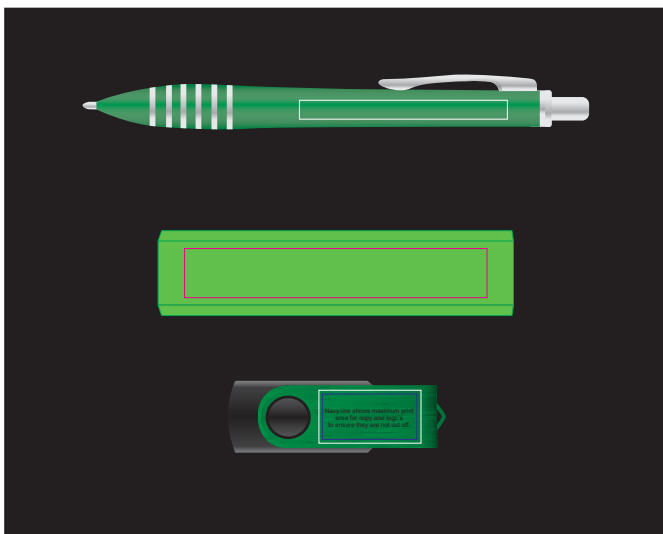

ARTWORK FOR APPROVAL

IMPORTANT: This drawing is for approximate print positional purposes only. It is not intended to be an exact scale or detailed representation of the product. Colour proofs are to be used as a guide only and not a true representation of true product or print colour. If item colours are important, order a sample from our current shipment.

Order #
Proof #1
Date 00/00/00

Product Code : LL8262 - LL3294, LL9600, LL9109, LL826
Description : Chic Gift Set - Titan Pen, Velocity Power Bank, Swivel Flash Drive + Sleeve
Item Colour/s : Black, Blue, Green, Orange, Purple & Red
Quantity :
Decoration Type : Digital Direct Pen & Flash Drive + Sleeve
Print Colour

Digitally printed Sleeve
Below is approx 30% of size

BELOW IS 50% OF ACTUAL SIZE
Example of the product inside the black gift box

Maximum print area: 170mmL x 396mmH
Actual print size:

PLEASE SEE NEXT PAGE...